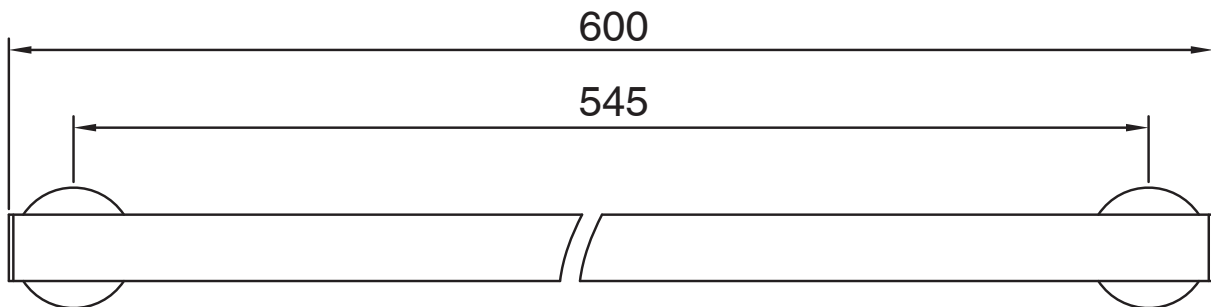

mizu

Mizu Drift Single Towel Rail 600mm Brushed Brass

9512562

SPECIFICATIONS

Recommended Use	Domestic, Hotel & Commercial
Colour	Brushed Brass
Material	Brass

WARRANTY

Replacement Only - Domestic Use	10 Years
Parts Replacement Only	12 Months

Please refer to Warranty Page for full Terms and Conditions

Dimensions are nominal measurements only.

CLEANING RECOMMENDATIONS:

We recommend the use of soapy water or approved cleaners. This product should not be cleaned with abrasive materials. Damage caused by any improper treatment is not covered by the product warranty. Refer to Warranty Conditions

Disclaimer: Products in this specification manual must by regulation be installed by licensed and registered trade people. The manufacturer/distributor reserves the right to vary specifications or delete models from their range without prior notification. Dimensions are nominal measurements only. Dimensions and set-outs listed are correct at time of publication however the manufacturer/distributor takes no responsibility for printing errors.

Published 21/03/2024

To see the complete Mizu range go to www.reece.com.au