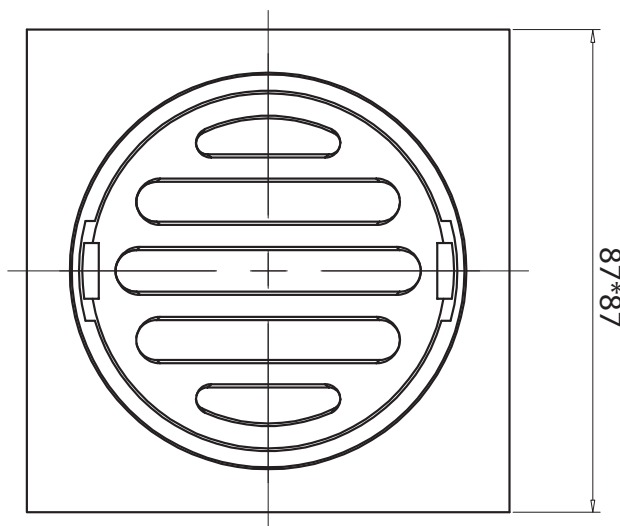

Mizu Drift Brass Trapscrew Grate Square 80mm Brushed Brass

9512363

SPECIFICATIONS

Recommended Use	Domestic, Hotel & Commercial
Material	Brass
Colour	Brushed Brass

WARRANTY

Replacement Only - Domestic Use	12 Months

Please refer to Warranty Page for full Terms and Conditions

Dimensions are nominal measurements only.

CLEANING RECOMMENDATIONS:

We recommend using a soft cloth or moist sponge with soapy water or mild detergent. Rinse with clean water, towel dry after cleaning. Clean regularly to protect surface finish. Do not use chemical or abrasive cleaners, avoid using a scrubbing brush or scourer sponge to clean. A soft brush can be used for hard to reach places. Damage caused by any improper treatment is not covered by the product warranty. Refer to Warranty Conditions.

Disclaimer: Products in this specification manual must by regulation be installed by licensed and registered trade people. The manufacturer/distributor reserves the right to vary specifications or delete models from their range without prior notification. Dimensions are nominal measurements only. Dimensions and set-outs listed are correct at time of publication however the manufacturer/distributor takes no responsibility for printing errors.

Published 22/03/2024

To see the complete Mizu range go to www.reece.com.au