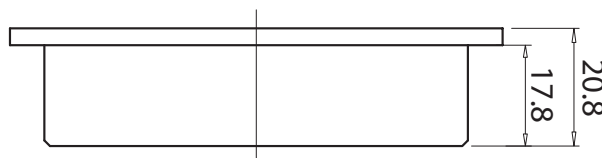

Mizu Drift Brass Trapscrew Grate Square 80mm Brushed Brass

9512363

SPECIFICATIONS

Recommended Use	Domestic, Hotel & Commercial
Material	Brass
Colour	Brushed Brass

WARRANTY

Replacement Only - Domestic Use	12 Months

Please refer to Warranty Page for full Terms and Conditions

Dimensions are nominal measurements only.

CLEANING RECOMMENDATIONS:

We recommend using a soft cloth or moist sponge with soapy water or mild detergent. Rinse with clean water, towel dry after cleaning. Clean regularly to protect surface finish. Do not use chemical or abrasive cleaners, avoid using a scrubbing brush or scourer sponge to clean. A soft brush can be used for hard to reach places. Damage caused by any improper treatment is not covered by the product warranty. Refer to Warranty Conditions.

Disclaimer: Products in this specification manual must by regulation be installed by licensed and registered trade people. The manufacturer/distributor reserves the right to vary specifications or delete models from their range without prior notification. Dimensions are nominal measurements only. Dimensions and set-outs listed are correct at time of publication however the manufacturer/distributor takes no responsibility for printing errors.

Published 22/03/2024

To see the complete Mizu range go to www.reece.com.au