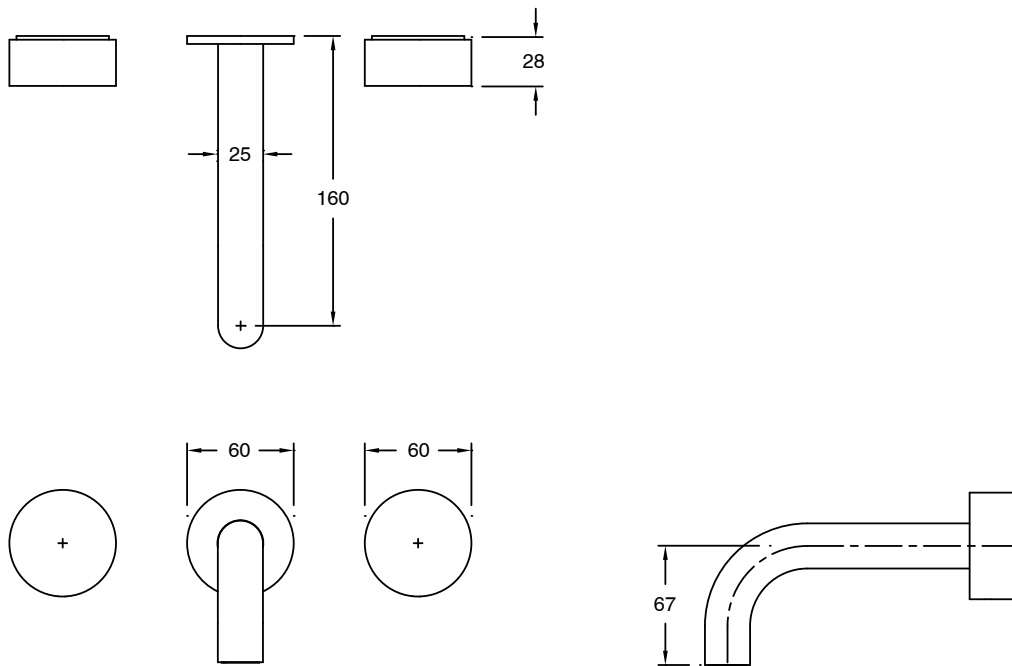

## Sussex Pure Bath Set 160mm with Diamond Textured Handles PVD Brushed Nickel

9511493

| SPECIFICATIONS  |                             |
|---|-----------------------------|
| Recommended Use   | Residential;Commercial      |
| Colour Finish   | Brushed Nickel              |
| Primary Material  | DR Brass                    |
| Recommended Pressure Range  | 150 - 500 kPa as per AS3500 |
| Max Continuous Working Temperature (deg C)                                | 65                          |
| Min Continuous Working Temperature (deg C)                                | 1                           |
| WARRANTY  |                             |
| Residential Use (Years)   | 40                          |
| Commercial Use (Years)  | 10                          |
| <i>Please refer to Sussex Warranty page for full Terms and Conditions</i> |                             |

Dimensions are nominal measurements only.