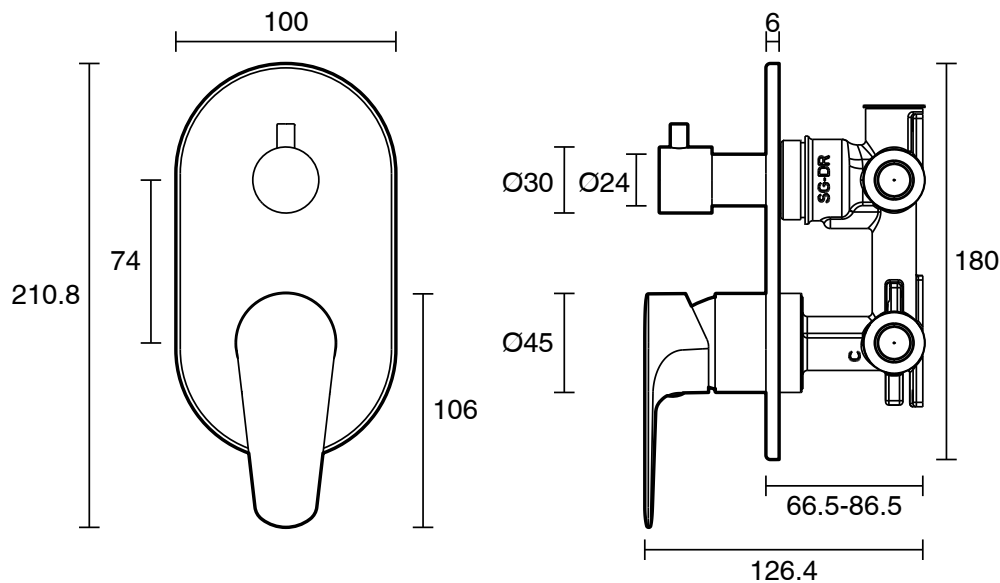

## Posh Solus Shower Mixer Tap with Diverter Brushed Nickel

2267339

SPECIFICATIONS	
Recommended Use	Domestic;Commercial;Hotel
Colour Finish	Brushed Nickel
Primary Material	DR Brass
Recommended Pressure Range	150 - 500 kPa as per AS3500
Max Continuous Working Temperature (deg C)	65
Min Continuous Working Temperature (deg C)	5
Hot Water Unit Suitability	Continuous Flow;Storage Tank
WARRANTY	
Warranty - Domestic Use (Years)	10
Spare Parts & Labour (Years)	1
<i>Please refer to Warranty Page for full Terms and Conditions</i>	

Dimensions are nominal measurements only.

**Disclaimer:** Products in this specification manual must by regulation be installed by licensed and registered trade people. The manufacturer/distributor reserves the right to vary specifications or delete models from their range without prior notification. Dimensions are nominal measurements only. Dimensions and set-outs listed are correct at time of publication however the manufacturer/distributor takes no responsibility for printing errors.