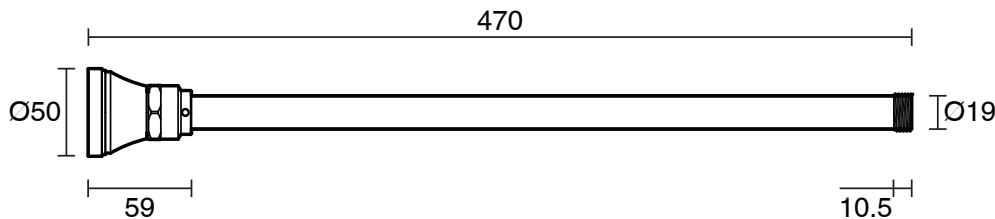

KADO

Kado Era Ceiling Shower Arm 470mm Brushed Nickel (4 Star)

9512103

SPECIFICATIONS

Recommended Use	Domestic, Hotel & Commercial
Colour	Brushed Nickel
Finish	Brushed
Material	DR Brass
Recommended Pressure Range	150 - 500 kPa
Maximum Continuous Working Temperature	80 deg C
Suitable for Storage Tank Hot Water	Yes
Suitable for Continuous Flow Hot Water	Yes
Suitable for Gravity Feed Hot Water	No

WARRANTY

Warranty - Domestic Use	10 Years
Spare Parts & Labour	12 Months

Please refer to Warranty Page for full Terms and Conditions