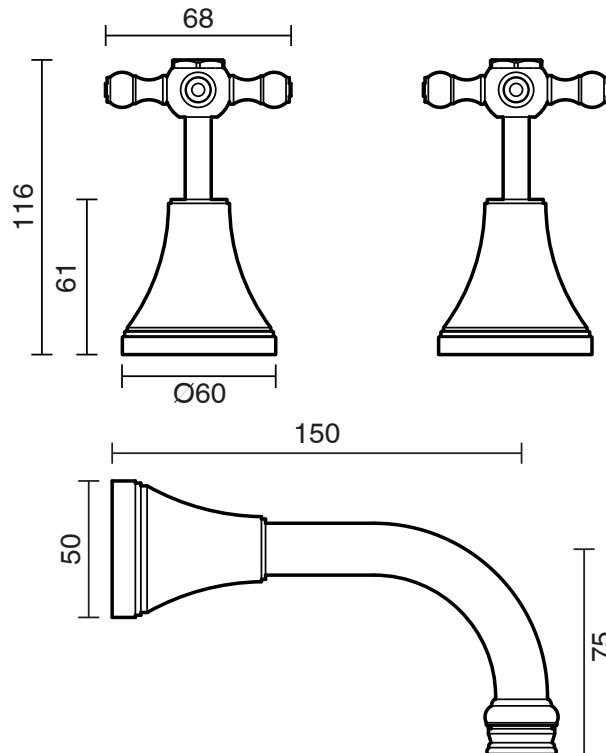

WARRANTY

Warranty - Domestic Use	10 Years
Spare Parts & Labour	12 Months

Please refer to Warranty Page for full Terms and Conditions

Dimensions are nominal measurements only.

CLEANING RECOMMENDATIONS:

We recommend the use of soapy water or approved cleaners. This product should not be cleaned with abrasive materials. Damage caused by any improper treatment is not covered by the product warranty. Refer to Warranty Conditions

Disclaimer: Products in this specification manual must by regulation be installed by licensed and registered trade people. The manufacturer/distributor reserves the right to vary specifications or delete models from their range without prior notification. Dimensions are nominal measurements only. Dimensions and set-outs listed are correct at time of publication however the manufacturer/distributor takes no responsibility for printing errors.

Published 12/10/2023

To see the complete Kado range go to www.reece.com.au