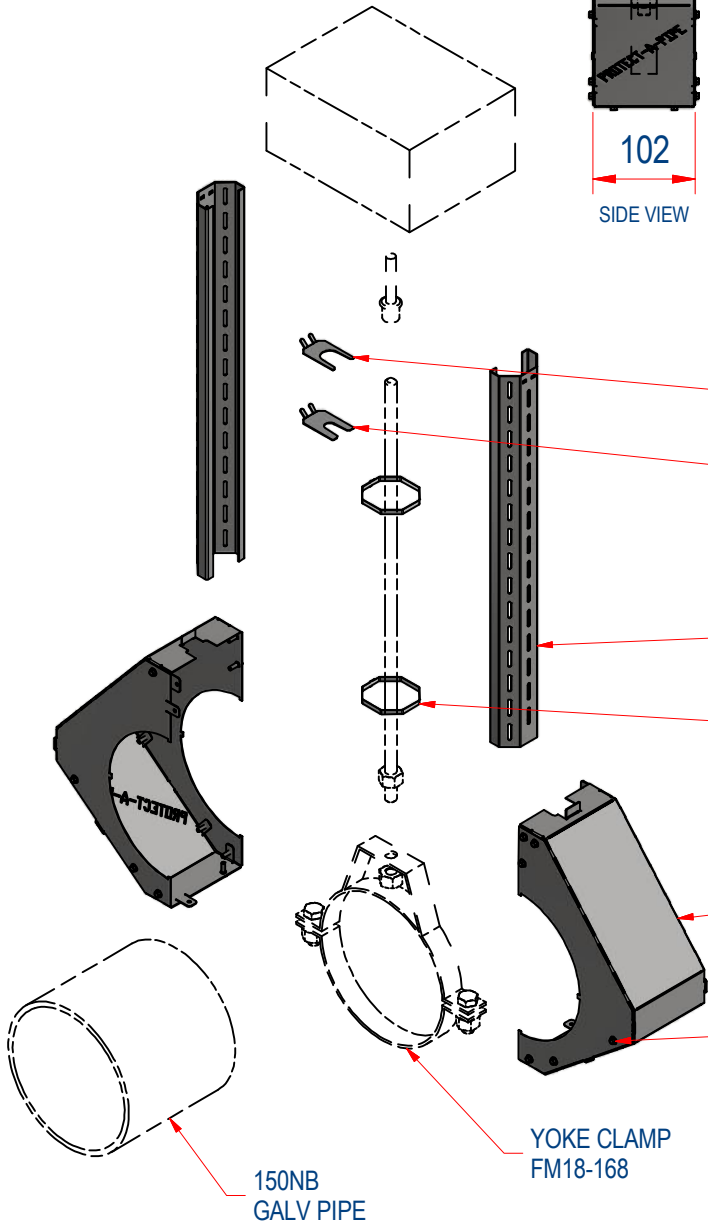

**SPECIFICATION - 150NB YOKE
CLAMP MOULD_450HT**

COMPLETE ASSY NUMBER

PRODUCT CODE 506836

COMPLETE ASSY

- PN: VC20
1 OFF
- PN: ARC12
1 OFF
- PN: 450HT
2 OFF
ALWAYS SUPPLIED
PRE FOLDED
- SS CABLE TIE
2 OFF
- PN: Y150FE
2 OFF
SUPPLIED AS FLAT PAK
OR PRE ASSEMBLED
(REFER TO OPTION ON
ORDER SHEET)
- SS SCREWS
24 OFF
SUPPLIED WITH FLAT PAK

NOTE:
"CAFECO 300" REQD