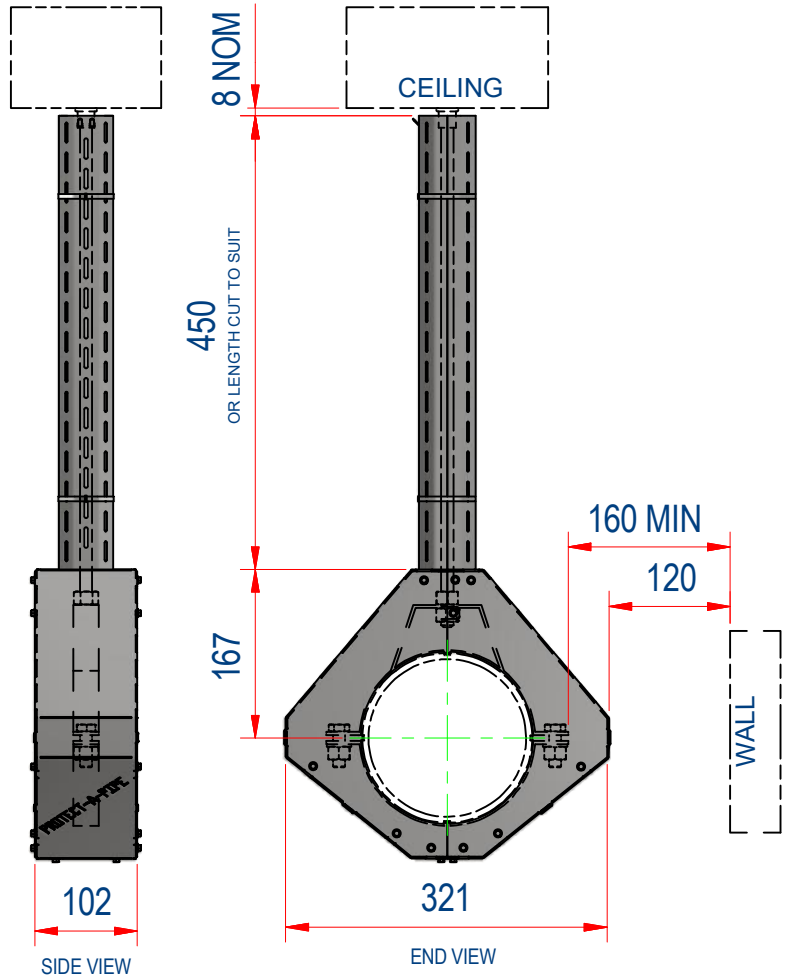

**SPECIFICATION - 150NB YOKE
CLAMP MOULD_450HT**

COMPLETE ASSY NUMBER

PRODUCT CODE 506836

COMPLETE ASSY

- PN: VC20
1 OFF
- PN: ARC12
1 OFF
- PN: 450HT
2 OFF
ALWAYS SUPPLIED
PRE FOLDED
- SS CABLE TIE
2 OFF
- PN: Y150FE
2 OFF
SUPPLIED AS FLAT PAK
OR PRE ASSEMBLED
(REFER TO OPTION ON
ORDER SHEET)
- SS SCREWS
24 OFF
SUPPLIED WITH FLAT PAK

NOTE:
"CAFECO 300" REQD