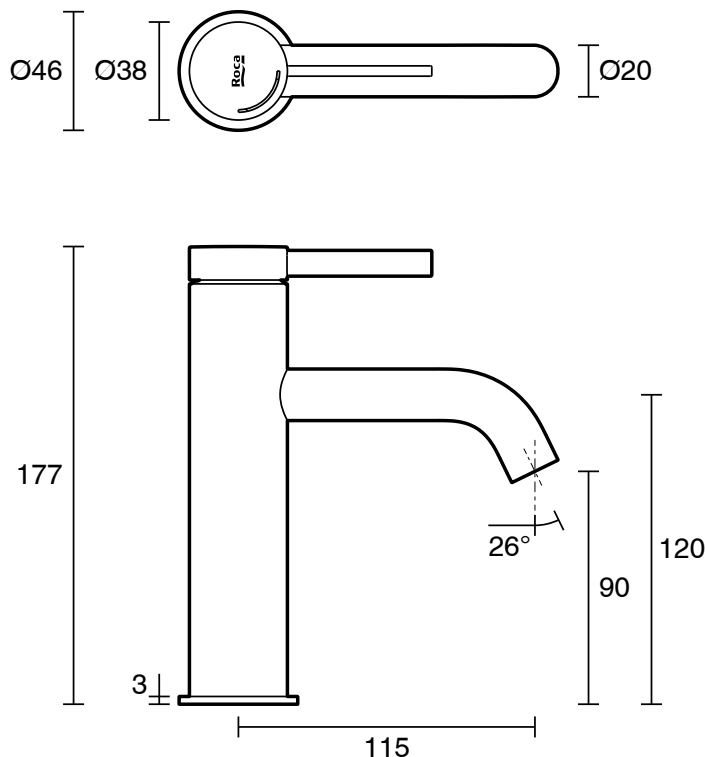

## Roca Ona Basin Mixer Tap Brushed Brass (6 Star)

13485

SPECIFICATIONS	
Recommended Use	Domestic;Commercial;Hotel
Colour Category	Brass
Colour Finish	Brushed Brass
Max Continuous Working Pressure (kPa)	500
Max Continuous Working Temperature (deg C)	65
Hot Water Unit Suitability	Storage Tank;Continuous Flow
WARRANTY	
Warranty - Domestic Use (Years)	15
Spare Parts & Labour (Years)	1
<i>Please refer to Warranty Page for full Terms and Conditions</i>	

Dimensions are nominal measurements only.

**Disclaimer:** Products in this specification manual must by regulation be installed by licensed and registered trade people. The manufacturer/distributor reserves the right to vary specifications or delete models from their range without prior notification. Dimensions are nominal measurements only. Dimensions and set-outs listed are correct at time of publication however the manufacturer/distributor takes no responsibility for printing errors.