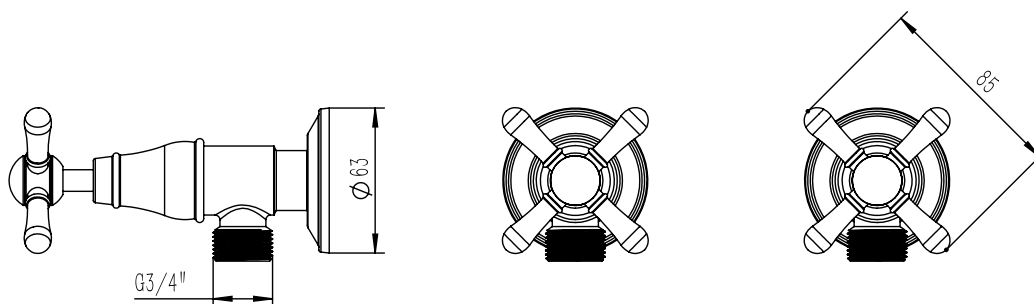

Milli Voir Washing Machine Stops Cross Handle Matte Black

2265437

SPECIFICATIONS

Recommended Use	Domestic, hotel and commercial
Colour	Matte Black
Material	DR Brass
Recommended Pressure Range	150 - 500 kPa
Max Continuous Working Pressure	500 kPa
Max Continuous Working Temperature	80 deg C
Suitable for Storage Tank Hot Water	Yes
Suitable for Continuous Flow Hot Water	Yes
Suitable for Gravity Feed Hot Water	No

WARRANTY

Warranty - Domestic Use	15 Years
Spare Parts & Labour	12 Months

Please refer to Warranty Page for full Terms and Conditions

Dimensions are nominal measurements only.

CLEANING RECOMMENDATIONS:

We recommend the use of soapy water or approved cleaners. This product should not be cleaned with abrasive materials. Damage caused by any improper treatment is not covered by the product warranty. Refer to Warranty Conditions

Disclaimer: Products in this specification manual must by regulation be installed by licensed and registered trade people. The manufacturer/distributor reserves the right to vary specifications or delete models from their range without prior notification. Dimensions are nominal measurements only. Dimensions and set-outs listed are correct at time of publication however the manufacturer/distributor takes no responsibility for printing errors.

Published 01/06/2020

To see the complete Milli range go to www.reece.com.au