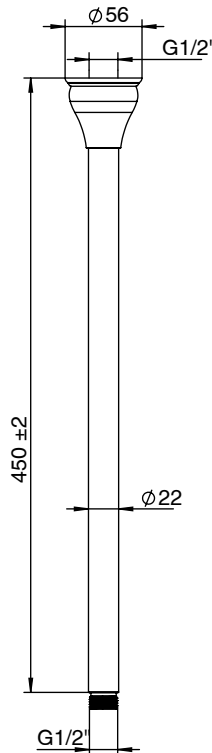

Milli Monument Edit Ceiling Shower Arm 450mm Brushed Gunmetal

4204512

SPECIFICATIONS

Recommended Use	Domestic, Hotel & Commercial
Colour	Brushed Gunmetal
Finish	Brushed
Material	DR Brass
Recommended Pressure Range	150 - 500 kPa
Maximum Continuous Working Temperature	80 deg C
Suitable for Storage Tank Hot Water	Yes
Suitable for Continuous Flow Hot Water	Yes
Suitable for Gravity Feed Hot Water	No

WARRANTY

Warranty - Domestic Use	15 Years
Spare Parts & Labour	12 Months

Please refer to Warranty Page for full Terms and Conditions

Dimensions are nominal measurements only.

CLEANING RECOMMENDATIONS:

We recommend the use of soapy water or approved cleaners. This product should not be cleaned with abrasive materials. Damage caused by any improper treatment is not covered by the product warranty. Refer to Warranty Conditions

Disclaimer: Products in this specification manual must by regulation be installed by licensed and registered trade people. The manufacturer/distributor reserves the right to vary specifications or delete models from their range without prior notification. Dimensions are nominal measurements only. Dimensions and set-outs listed are correct at time of publication however the manufacturer/distributor takes no responsibility for printing errors.

Published 05/10/2022

To see the complete Milli range go to www.reece.com.au

WaterMark
AS/NZS 3862
WMK25782