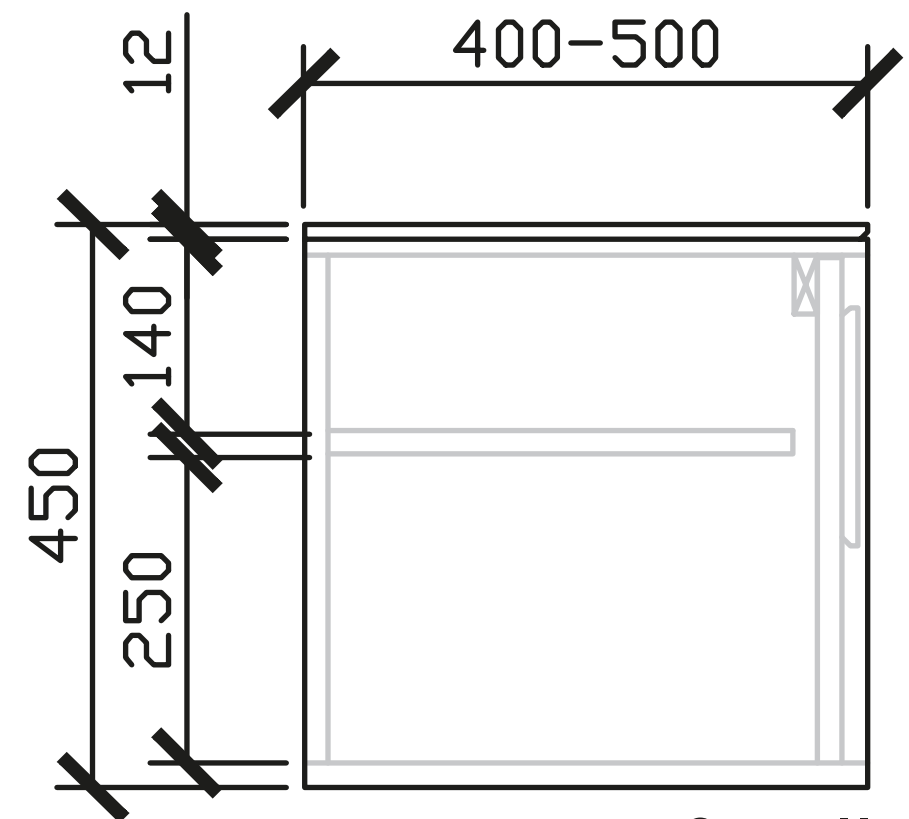

1801-2000W x 400-500D x 450H

INTERNAL VIEW for all size

SIDE VIEW for all sizes