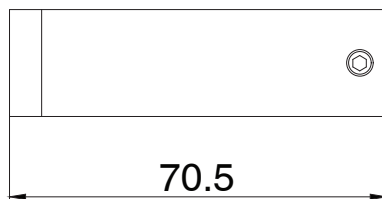

mizu

Mizu Soothe Robe Hook Brushed Nickel

2265096

SPECIFICATIONS

Recommended Use	Domestic;Hotel;Commercial
Colour Finish	Brushed Nickel
Primary Material	Brass

WARRANTY

Replacement Only - Domestic Use (Years)	10

Parts Replacement Only (Years)	1

Please refer to Warranty Page for full Terms and Conditions

Dimensions are nominal measurements only.

CLEANING RECOMMENDATIONS:

We recommend the use of soapy water or approved cleaners. This product should not be cleaned with abrasive materials. Damage caused by any improper treatment is not covered by the product warranty. Refer to Warranty Conditions

Disclaimer: Products in this specification manual must by regulation be installed by licensed and registered trade people. The manufacturer/distributor reserves the right to vary specifications or delete models from their range without prior notification. Dimensions are nominal measurements only. Dimensions and set-outs listed are correct at time of publication however the manufacturer/distributor takes no responsibility for printing errors.

Published 25/11/2024

To see the complete Mizu range go to
www.reece.com.au