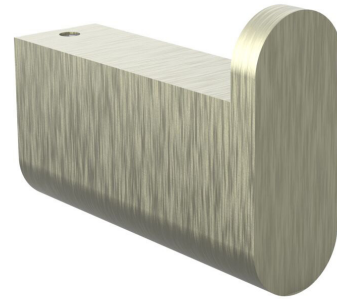

mizu

Mizu Soothe Robe Hook Brushed Nickel

2265096

SPECIFICATIONS

Recommended Use	Domestic;Hotel;Commercial
Colour Finish	Brushed Nickel
Primary Material	Brass

WARRANTY

Replacement Only - Domestic Use (Years)	10

Parts Replacement Only (Years)	1

Please refer to Warranty Page for full Terms and Conditions

Dimensions are nominal measurements only.

CLEANING RECOMMENDATIONS:

We recommend the use of soapy water or approved cleaners. This product should not be cleaned with abrasive materials. Damage caused by any improper treatment is not covered by the product warranty. Refer to Warranty Conditions

Disclaimer: Products in this specification manual must by regulation be installed by licensed and registered trade people. The manufacturer/distributor reserves the right to vary specifications or delete models from their range without prior notification. Dimensions are nominal measurements only. Dimensions and set-outs listed are correct at time of publication however the manufacturer/distributor takes no responsibility for printing errors.

Published 25/11/2024

To see the complete Mizu range go to
www.reece.com.au