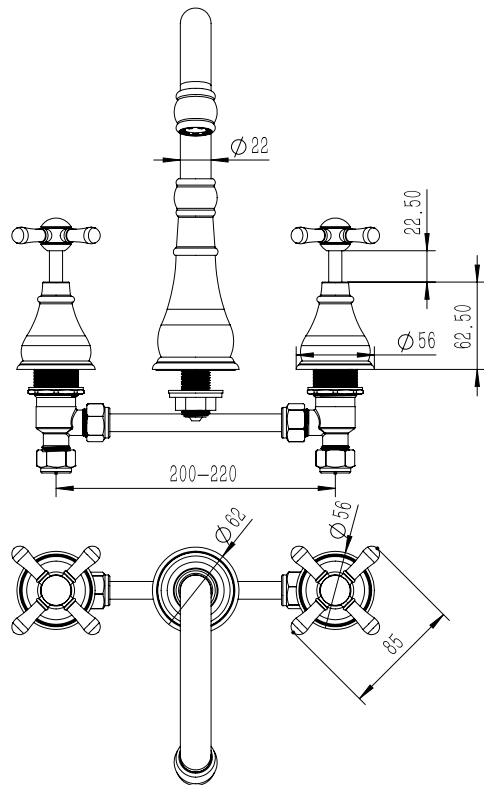

Milli Voir Basin Set Cross Handle Matte Black (5 Star)

2265391

SPECIFICATIONS

Recommended Use	Domestic, hotel and commercial
Colour	Matte Black
Material	DR Brass
Recommended Pressure Range	150 - 500 kPa
Max Continuous Working Pressure	500 kPa
Max Continuous Working Temperature	80 deg C
Suitable for Storage Tank Hot Water	Yes
Suitable for Continuous Flow Hot Water	Yes
Suitable for Gravity Feed Hot Water	No

WARRANTY

Warranty - Domestic Use	15 Years
Spare Parts & Labour	12 Months

Please refer to Warranty Page for full Terms and Conditions

Dimensions are nominal measurements only.

CLEANING RECOMMENDATIONS:

We recommend the use of soapy water or approved cleaners. This product should not be cleaned with abrasive materials. Damage caused by any improper treatment is not covered by the product warranty. Refer to Warranty Conditions

Disclaimer: Products in this specification manual must by regulation be installed by licensed and registered trade people. The manufacturer/distributor reserves the right to vary specifications or delete models from their range without prior notification. Dimensions are nominal measurements only. Dimensions and set-outs listed are correct at time of publication however the manufacturer/distributor takes no responsibility for printing errors.

Published 01/06/2020

To see the complete Milli range go to www.reece.com.au