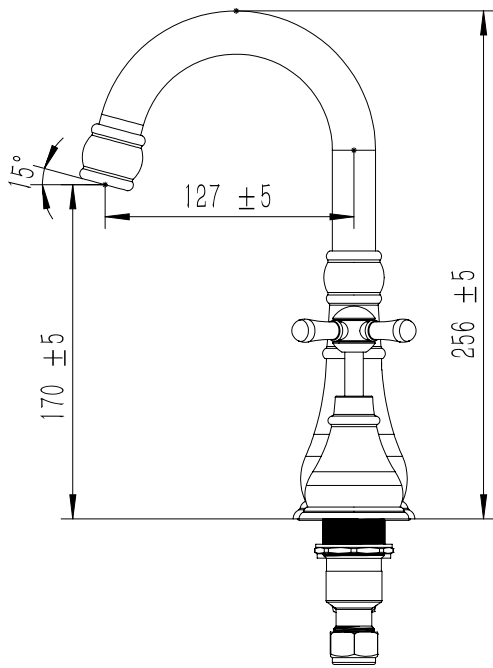

Milli Voir Basin Set Cross Handle Matte Black (5 Star)

2265391

SPECIFICATIONS

Recommended Use	Domestic, hotel and commercial
Colour	Matte Black
Material	DR Brass
Recommended Pressure Range	150 - 500 kPa
Max Continuous Working Pressure	500 kPa
Max Continuous Working Temperature	80 deg C
Suitable for Storage Tank Hot Water	Yes
Suitable for Continuous Flow Hot Water	Yes
Suitable for Gravity Feed Hot Water	No

WARRANTY

Warranty - Domestic Use	15 Years
Spare Parts & Labour	12 Months

Please refer to Warranty Page for full Terms and Conditions

Dimensions are nominal measurements only.

CLEANING RECOMMENDATIONS:

We recommend the use of soapy water or approved cleaners. This product should not be cleaned with abrasive materials. Damage caused by any improper treatment is not covered by the product warranty. Refer to Warranty Conditions

Disclaimer: Products in this specification manual must by regulation be installed by licensed and registered trade people. The manufacturer/distributor reserves the right to vary specifications or delete models from their range without prior notification. Dimensions are nominal measurements only. Dimensions and set-outs listed are correct at time of publication however the manufacturer/distributor takes no responsibility for printing errors.

Published 01/06/2020

To see the complete Milli range go to www.reece.com.au