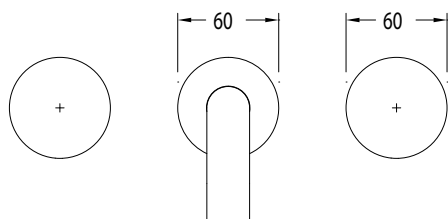

Milli

Milli Pure Bath Set 160mm (5*)

SPECIFICATIONS

Recommended Use	Domestic, Commercial, Hotel
Colour	Chrome, Matte Black, Brushed Nickel, Brushed Gunmetal
Recommended Pressure Range	300 - 500Kpa
Max Continuous Working Pressure	500Kpa
Max Continuous Working Temperature	65 deg. C
Suitable for Storage Tank Hot Water	Yes
Suitable for Continuous Flow Hot Water	Yes
Suitable for Gravity Feed Hot Water	No

Dimensions are nominal measurements only.

Disclaimer: Products in this specification manual must by regulation be installed by licensed and registered trade people. The manufacturer/distributor reserves the right to vary specifications or delete models from their range without prior notification. Dimensions are nominal measurements only. Dimensions and set-outs listed are correct at time of publication however the manufacturer/distributor takes no responsibility for printing errors.