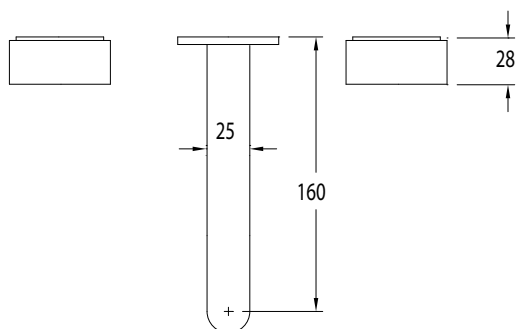

Milli

Milli Pure Bath Set 160mm (5*)

SPECIFICATIONS

Recommended Use	Domestic, Commercial, Hotel
Colour	Chrome, Matte Black, Brushed Nickel, Brushed Gunmetal
Recommended Pressure Range	300 - 500Kpa
Max Continuous Working Pressure	500Kpa
Max Continuous Working Temperature	65 deg. C
Suitable for Storage Tank Hot Water	Yes
Suitable for Continuous Flow Hot Water	Yes
Suitable for Gravity Feed Hot Water	No

Dimensions are nominal measurements only.

Disclaimer: Products in this specification manual must by regulation be installed by licensed and registered trade people. The manufacturer/distributor reserves the right to vary specifications or delete models from their range without prior notification. Dimensions are nominal measurements only. Dimensions and set-outs listed are correct at time of publication however the manufacturer/distributor takes no responsibility for printing errors.