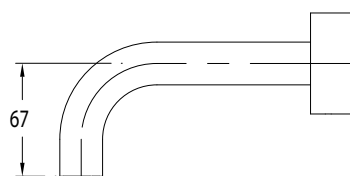

Dimensions are nominal measurements only.

Disclaimer: Products in this specification manual must by regulation be installed by licensed and registered trade people. The manufacturer/distributor reserves the right to vary specifications or delete models from their range without prior notification. Dimensions are nominal measurements only. Dimensions and set-outs listed are correct at time of publication however the manufacturer/distributor takes no responsibility for printing errors.

Published 31/01/2019