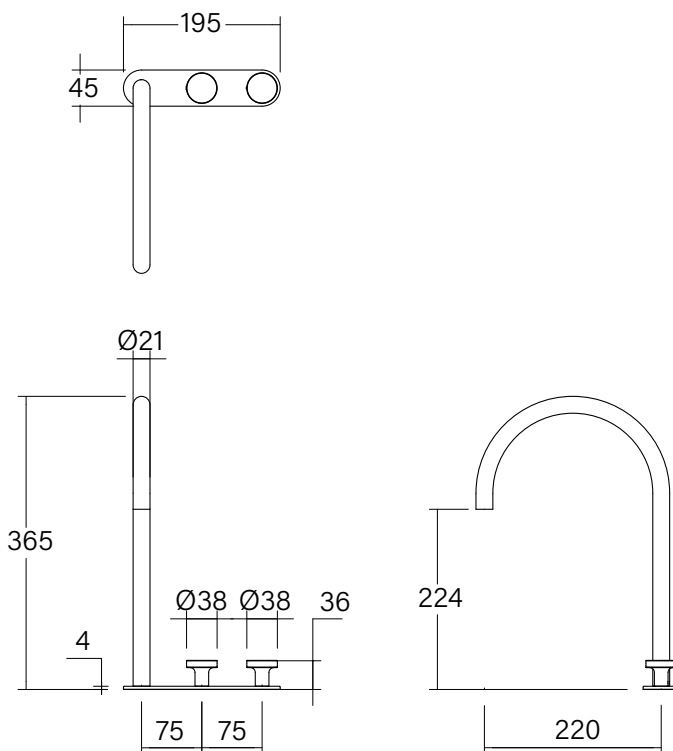

Faucet Strommen Vara Disc Hob Extended Basin Hostess Tap System Brushed Admiralty Brass (6 Star) Lead Free 40351

SPECIFICATIONS

Recommended Use	Domestic; Commercial; Hotel
Colour Finish	Brushed Admiralty Brass
Primary Material	DR Brass
Recommended Pressure Range	300 - 500 kPa
Max Continuous Working Temperature (deg C)	65
Min Continuous Working Temperature (deg C)	5
Hot Water Unit Suitability	Storage Tank, Continuous Flow

WARRANTY

Warranty - Domestic Use (Years)	40
Spare Parts & Labour (Years)	10

Please refer to Warranty Page for full Terms and Conditions

Dimensions are nominal measurements only.

CLEANING RECOMMENDATIONS:

We recommend the use of soapy water or approved cleaners. This product should not be cleaned with abrasive materials. Damage caused by any improper treatment is not covered by the product warranty. Refer to Warranty Conditions

Disclaimer: Products in this specification manual must by regulation be installed by licensed and registered trade people. The manufacturer/distributor reserves the right to vary specifications or delete models from their range without prior notification. Dimensions are nominal measurements only. Dimensions and set-outs listed are correct at time of publication however the manufacturer/distributor takes no responsibility for printing errors.

Published 11/02/2026

To see the complete Faucet Strommen
Vara range go to www.reece.com.au