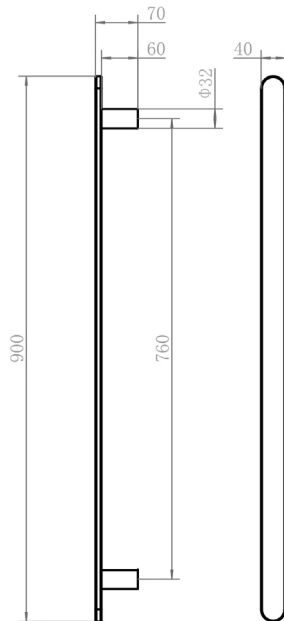

Mizu Soothe Vertical Heated Towel Rail (Triple Pack) Brushed Brass

9512409

SPECIFICATIONS

Recommended Use	Domestic, Hotel & Commercial
Colour	Brushed Brass
Material	Stainless Steel (304 Grade)
Electrical Connection	Hardwired
Electrical Connection Position	Optional Top or Bottom
Heating Method	Dry Element
Power Wattage	20 W
Voltage	12V AC 50/60Hz
IP Rating	IP45

WARRANTY

Warranty - Domestic Use	7 Years
Spare Parts & Labour	12 Months

Please refer to Warranty Page for full Terms and Conditions

Dimensions are nominal measurements only.

CLEANING RECOMMENDATIONS:

We recommend the use of a soft dry cloth. This product should not be cleaned with abrasive materials or cleaning agents. Damage caused by improper treatment is not covered by the product warranty - refer to warranty conditions.

Disclaimer: Products in this specification manual must by regulation be installed by licensed and registered trade people. The manufacturer/distributor reserves the right to vary specifications or delete models from their range without prior notification. Dimensions are nominal measurements only. Dimensions and set-outs listed are correct at time of publication however the manufacturer/distributor takes no responsibility for printing errors.

Published 22/03/2024

To see the complete Mizu range go to <https://www.reece.co.nz/>