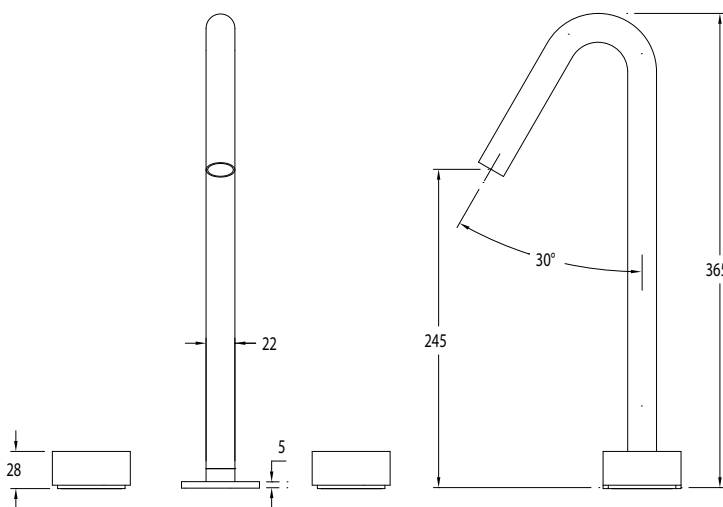

## Milli Pure Vessel Basin Set with Linear Textured Handles (5\*)

SPECIFICATIONS	
Recommended Use	Domestic, Commercial, Hotel
Colour Variations	Chrome, Matte Black, Brushed Nickel, Brushed Gunmetal
Recommended Pressure Range	300 - 500Kpa
Max Continuous Working Pressure	500Kpa
Max Continuous Working Temperature	65 deg. C
Suitable for Storage Tank Hot Water	Yes
Suitable for Continuous Flow Hot Water	Yes
Suitable for Gravity Feed Hot Water	No
WARRANTY	
Warranty - Domestic Use	15 Years
Spare Parts	1 Year
Labour	1 Year
<i>Please refer to Warranty Page for full Terms and Conditions</i>	

Dimensions are nominal measurements only.

**Disclaimer:** Products in this specification manual must by regulation be installed by licensed and registered trade people. The manufacturer/distributor reserves the right to vary specifications or delete models from their range without prior notification. Dimensions are nominal measurements only. Dimensions and set-outs listed are correct at time of publication however the manufacturer/distributor takes no responsibility for printing errors.