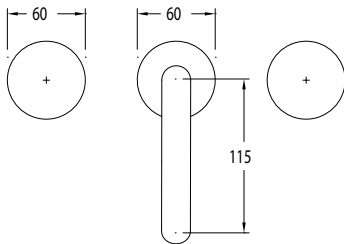

## Milli Pure Vessel Basin Set with Linear Textured Handles (5\*)

SPECIFICATIONS	
Recommended Use	Domestic, Commercial, Hotel
Colour Variations	Chrome, Matte Black, Brushed Nickel, Brushed Gunmetal
Recommended Pressure Range	300 - 500Kpa
Max Continuous Working Pressure	500Kpa
Max Continuous Working Temperature	65 deg. C
Suitable for Storage Tank Hot Water	Yes
Suitable for Continuous Flow Hot Water	Yes
Suitable for Gravity Feed Hot Water	No
WARRANTY	
Warranty - Domestic Use	15 Years
Spare Parts	1 Year
Labour	1 Year
<i>Please refer to Warranty Page for full Terms and Conditions</i>	

Dimensions are nominal measurements only.

**Disclaimer:** Products in this specification manual must by regulation be installed by licensed and registered trade people. The manufacturer/distributor reserves the right to vary specifications or delete models from their range without prior notification. Dimensions are nominal measurements only. Dimensions and set-outs listed are correct at time of publication however the manufacturer/distributor takes no responsibility for printing errors.