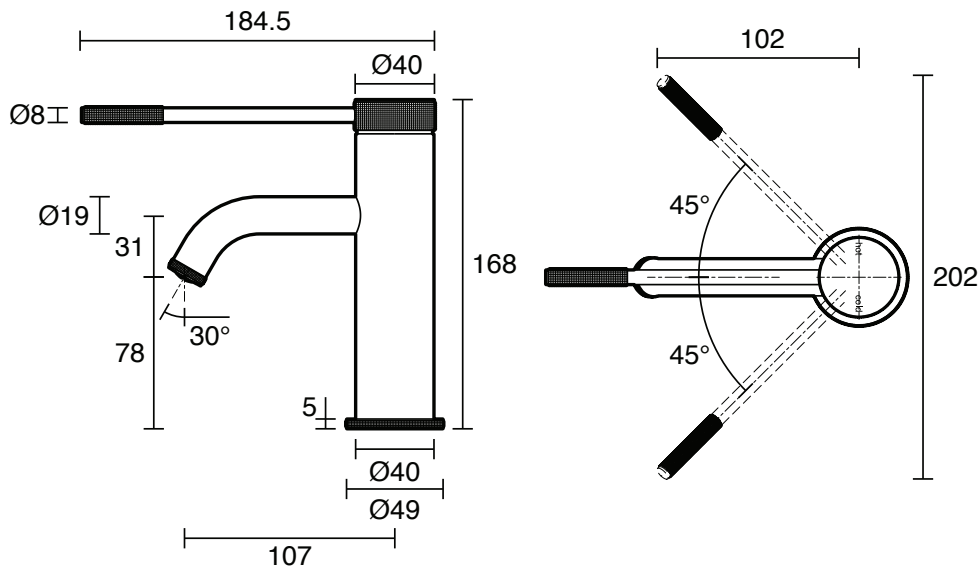

Milli

Milli Etch Basin Mixer Tap with Extended Lever Brushed Bronze (6 Star) Lead Free

21357

SPECIFICATIONS	
Recommended Use	Domestic;Commercial;Hotel
Colour Finish	Brushed Bronze
Primary Material	Lead Free Brass
Recommended Pressure Range	150 - 500 kPa as per AS3500
Max Continuous Working Temperature (deg C)	75
Min Continuous Working Temperature (deg C)	5
Hot Water Unit Suitability	Storage Tank;Continuous Flow
WARRANTY	
Warranty - Domestic Use (Years)	15
Spare Parts & Labour (Years)	1
<i>Please refer to Warranty Page for full Terms and Conditions</i>	

Disclaimer: Products in this specification manual must by regulation be installed by licensed and registered trade people. The manufacturer/distributor reserves the right to vary specifications or delete models from their range without prior notification. Dimensions are nominal measurements only. Dimensions and set-outs listed are correct at time of publication however the manufacturer/distributor takes no responsibility for printing errors.