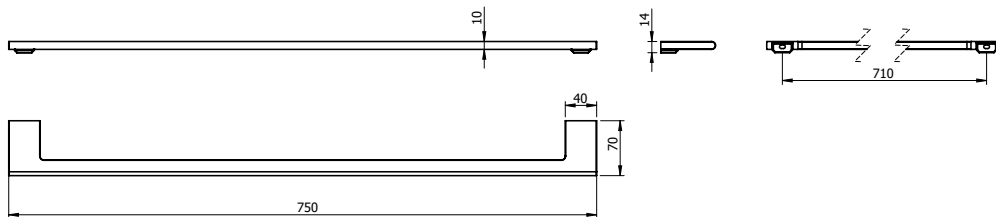

Milli Meld Edit Single Towel Rail 750mm Brushed Gunmetal

2265665

SPECIFICATIONS

Recommended Use	Domestic, Hotel & Commercial
Colour	Brushed Gunmetal
Material	Aluminium

WARRANTY

Replacement Only - Domestic Use 15 Years

Please refer to Warranty Page for full Terms and Conditions

Dimensions are nominal measurements only.

CLEANING RECOMMENDATIONS:

We recommend the use of soapy water or approved cleaners. This product should not be cleaned with abrasive materials. Damage caused by any improper treatment is not covered by the product warranty. Refer to Warranty Conditions

Disclaimer: Products in this specification manual must by regulation be installed by licensed and registered trade people. The manufacturer/distributor reserves the right to vary specifications or delete models from their range without prior notification. Dimensions are nominal measurements only. Dimensions and set-outs listed are correct at time of publication however the manufacturer/distributor takes no responsibility for printing errors.

Published 25/03/2022

To see the complete Milli range go to
www.reece.com.au