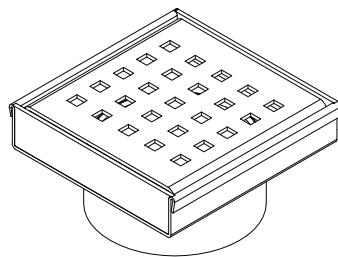

KADO

Kado Lux Square Floor Waste 97mm DN80 Satin

306299

SPECIFICATIONS

Recommended Use	Domestic, Hotel & Commercial
Material	Stainless Steel (316 Grade)
Colour	Stainless Steel
Finish	Satin

WARRANTY

Warranty - Domestic Use	10 Years
Spare Parts & Labour	12 Months

Please refer to Warranty Page for full Terms and Conditions

Dimensions are nominal measurements only.

CLEANING RECOMMENDATIONS:

We recommend the use of soapy water or approved cleaners. This product should not be cleaned with abrasive materials. Damage caused by any improper treatment is not covered by the product warranty. Refer to Warranty Conditions

Disclaimer: Products in this specification manual must by regulation be installed by licensed and registered trade people. The manufacturer/distributor reserves the right to vary specifications or delete models from their range without prior notification. Dimensions are nominal measurements only. Dimensions and set-outs listed are correct at time of publication however the manufacturer/distributor takes no responsibility for printing errors.

Published 27/09/2021

To see the complete Kado range go to
www.reece.com.au

WaterMark
ATS 5200.040.2005
21254