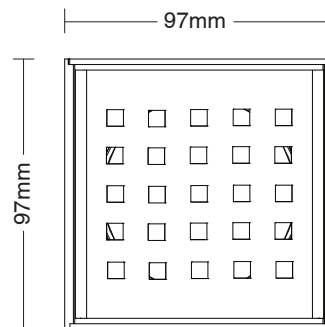

KADO

Kado Lux Square Floor Waste 97mm DN80 Satin

306299

SPECIFICATIONS

Recommended Use	Domestic, Hotel & Commercial
Material	Stainless Steel (316 Grade)
Colour	Stainless Steel
Finish	Satin

WARRANTY

Warranty - Domestic Use	10 Years
Spare Parts & Labour	12 Months

Please refer to Warranty Page for full Terms and Conditions

Dimensions are nominal measurements only.

CLEANING RECOMMENDATIONS:

We recommend the use of soapy water or approved cleaners. This product should not be cleaned with abrasive materials. Damage caused by any improper treatment is not covered by the product warranty. Refer to Warranty Conditions

Disclaimer: Products in this specification manual must by regulation be installed by licensed and registered trade people. The manufacturer/distributor reserves the right to vary specifications or delete models from their range without prior notification. Dimensions are nominal measurements only. Dimensions and set-outs listed are correct at time of publication however the manufacturer/distributor takes no responsibility for printing errors.

Published 27/09/2021

To see the complete Kado range go to
www.reece.com.au

WaterMark
ATS 5200.040.2005
21254