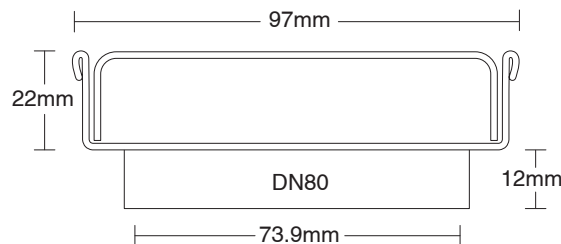

KADO

Kado Lux Square Floor Waste 97mm DN80 Satin

306299

SPECIFICATIONS

Recommended Use	Domestic, Hotel & Commercial
Material	Stainless Steel (316 Grade)
Colour	Stainless Steel
Finish	Satin

WARRANTY

Warranty - Domestic Use	10 Years
Spare Parts & Labour	12 Months

Please refer to Warranty Page for full Terms and Conditions

Dimensions are nominal measurements only.

CLEANING RECOMMENDATIONS:

We recommend the use of soapy water or approved cleaners. This product should not be cleaned with abrasive materials. Damage caused by any improper treatment is not covered by the product warranty. Refer to Warranty Conditions

Disclaimer: Products in this specification manual must by regulation be installed by licensed and registered trade people. The manufacturer/distributor reserves the right to vary specifications or delete models from their range without prior notification. Dimensions are nominal measurements only. Dimensions and set-outs listed are correct at time of publication however the manufacturer/distributor takes no responsibility for printing errors.

Published 27/09/2021

To see the complete Kado range go to
www.reece.com.au

WaterMark
ATS 5200.040.2005
21254