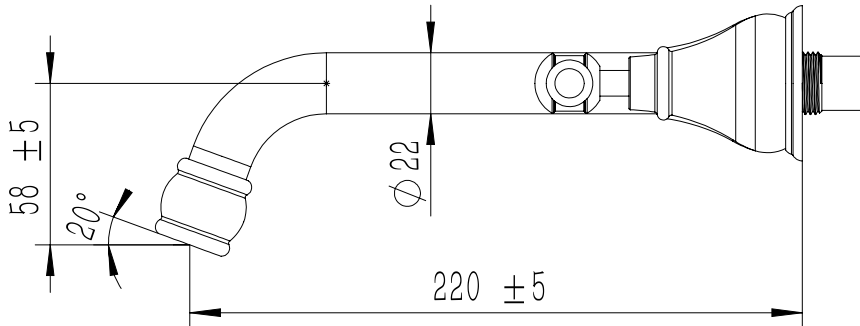

Milli Voir Wall Basin Set Lever Handle 220mm Chrome (5 Star)

2265279

SPECIFICATIONS

Recommended Use	Domestic, hotel and commercial
Colour	Chrome
Material	DR Brass
Recommended Pressure Range	150 - 500 kPa
Max Continuous Working Pressure	500 kPa
Max Continuous Working Temperature	80 deg C
Suitable for Storage Tank Hot Water	Yes
Suitable for Continuous Flow Hot Water	Yes
Suitable for Gravity Feed Hot Water	No

WARRANTY

Warranty - Domestic Use	15 Years
Spare Parts & Labour	12 Months

Please refer to Warranty Page for full Terms and Conditions

Dimensions are nominal measurements only.

CLEANING RECOMMENDATIONS:

We recommend the use of soapy water or approved cleaners. This product should not be cleaned with abrasive materials. Damage caused by any improper treatment is not covered by the product warranty. Refer to Warranty Conditions

Disclaimer: Products in this specification manual must by regulation be installed by licensed and registered trade people. The manufacturer/distributor reserves the right to vary specifications or delete models from their range without prior notification. Dimensions are nominal measurements only. Dimensions and set-outs listed are correct at time of publication however the manufacturer/distributor takes no responsibility for printing errors.

Published 01/06/2020

To see the complete Milli range go to www.reece.com.au