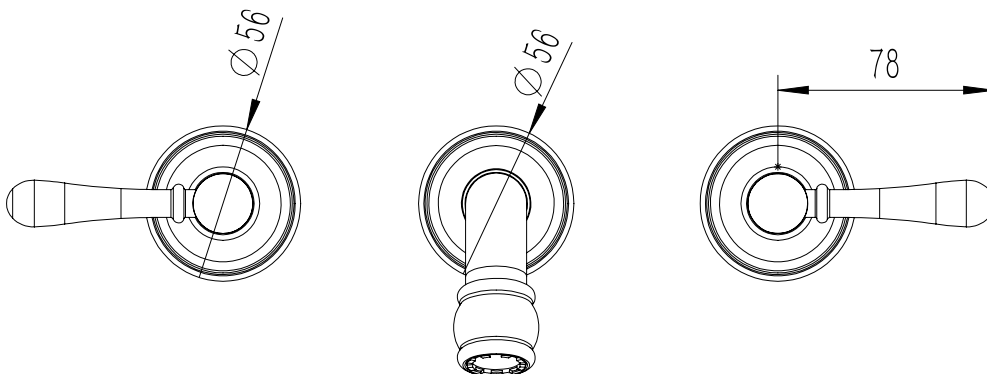

Milli Voir Wall Basin Set Lever Handle 220mm Chrome (5 Star)

2265279

SPECIFICATIONS

Recommended Use	Domestic, hotel and commercial
Colour	Chrome
Material	DR Brass
Recommended Pressure Range	150 - 500 kPa
Max Continuous Working Pressure	500 kPa
Max Continuous Working Temperature	80 deg C
Suitable for Storage Tank Hot Water	Yes
Suitable for Continuous Flow Hot Water	Yes
Suitable for Gravity Feed Hot Water	No

WARRANTY

Warranty - Domestic Use	15 Years
Spare Parts & Labour	12 Months

Please refer to Warranty Page for full Terms and Conditions

Dimensions are nominal measurements only.

CLEANING RECOMMENDATIONS:

We recommend the use of soapy water or approved cleaners. This product should not be cleaned with abrasive materials. Damage caused by any improper treatment is not covered by the product warranty. Refer to Warranty Conditions

Disclaimer: Products in this specification manual must by regulation be installed by licensed and registered trade people. The manufacturer/distributor reserves the right to vary specifications or delete models from their range without prior notification. Dimensions are nominal measurements only. Dimensions and set-outs listed are correct at time of publication however the manufacturer/distributor takes no responsibility for printing errors.

Published 01/06/2020

To see the complete Milli range go to www.reece.com.au