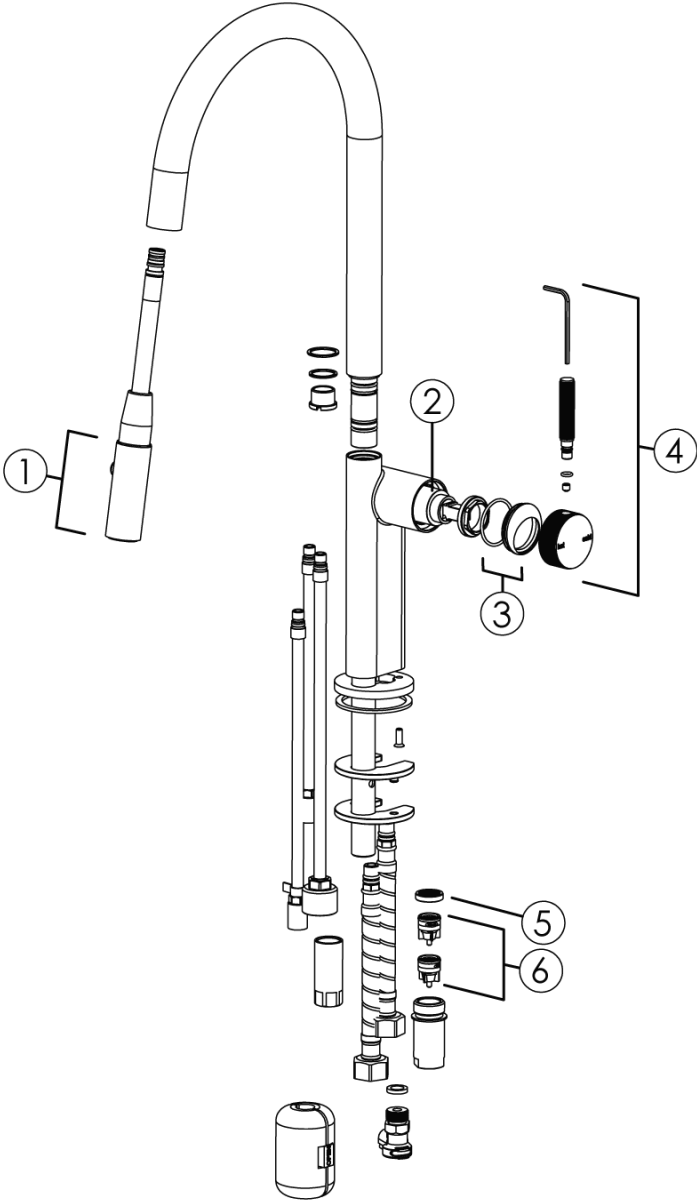

**Milli Etch Gooseneck Pull Out Sink Mixer Brushed Gunmetal (5 Star)**

21892

No.	Description	Code
1.	Milli Etch Pull Out Mixer Hand Piece Assy	29826
2.	KO25A Cartridge NR	40386 NR
3.	Mill Etch Sink Mixer Dome Assy	29984
4.	Milli Etch Side Lever Handle	29772
5.	NEOPERL WASHER REGULATOR PCW-04 DC 1.75GPM	58.4725.000
6.	OF15-1.2psi Max Flow Check Valve	31.0026.00001