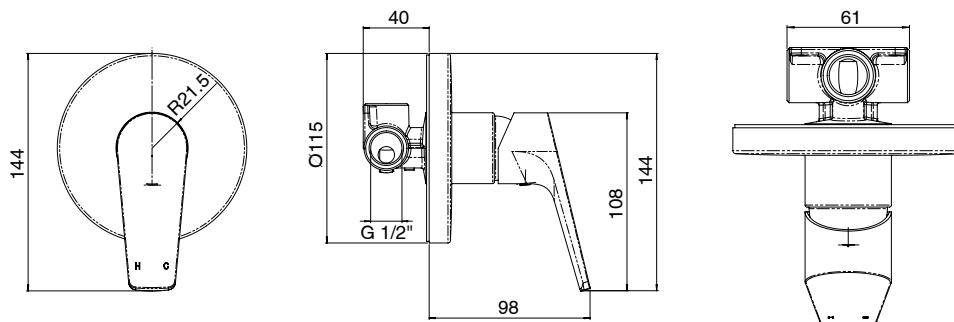

Posh Solus MK3 Shower Mixer Tap Matte Black

2264821

SPECIFICATIONS

Recommended Use	Domestic, Hotel & Commercial
Colour	Matte Black
Finish	Matte
Material	DR Brass
Recommended Pressure Range	150 - 500 kPa
Maximum Continuous Working Temperature	65 deg C
Suitable for Storage Tank Hot Water	Yes
Suitable for Continuous Flow Hot Water	Yes
Suitable for Gravity Feed Hot Water	No

WARRANTY

Warranty - Domestic Use	10 Years
Spare Parts & Labour	12 Months

Please refer to Warranty Page for full Terms and Conditions

Dimensions are nominal measurements only.

CLEANING RECOMMENDATIONS:

We recommend the use of soapy water or approved cleaners. This product should not be cleaned with abrasive materials. Damage caused by any improper treatment is not covered by the product warranty. Refer to Warranty Conditions

Disclaimer: Products in this specification manual must by regulation be installed by licensed and registered trade people. The manufacturer/distributor reserves the right to vary specifications or delete models from their range without prior notification. Dimensions are nominal measurements only. Dimensions and set-outs listed are correct at time of publication however the manufacturer/distributor takes no responsibility for printing errors.

Published 03/03/2022

To see the complete Posh range go to
www.reece.com.au