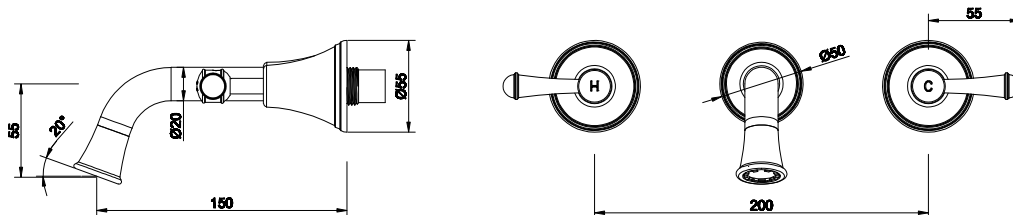

Posh Canterbury Wall Basin Set 150mm Lever Handles Chrome (4 Star)

9509379

SPECIFICATIONS

Recommended Use	Domestic;Hotel;Commercial
Colour Finish	Polished Chrome
Primary Material	DR Brass
Recommended Pressure Range	150 - 500 kPa as per AS3500
Max Continuous Working Temperature (deg C)	80
Min Continuous Working Temperature (deg C)	5
Hot Water Unit Suitability	Storage Tank;Continuous Flow

WARRANTY

Warranty - Domestic Use (Years)	10
Spare Parts & Labour (Years)	1

Please refer to Warranty Page for full Terms and Conditions