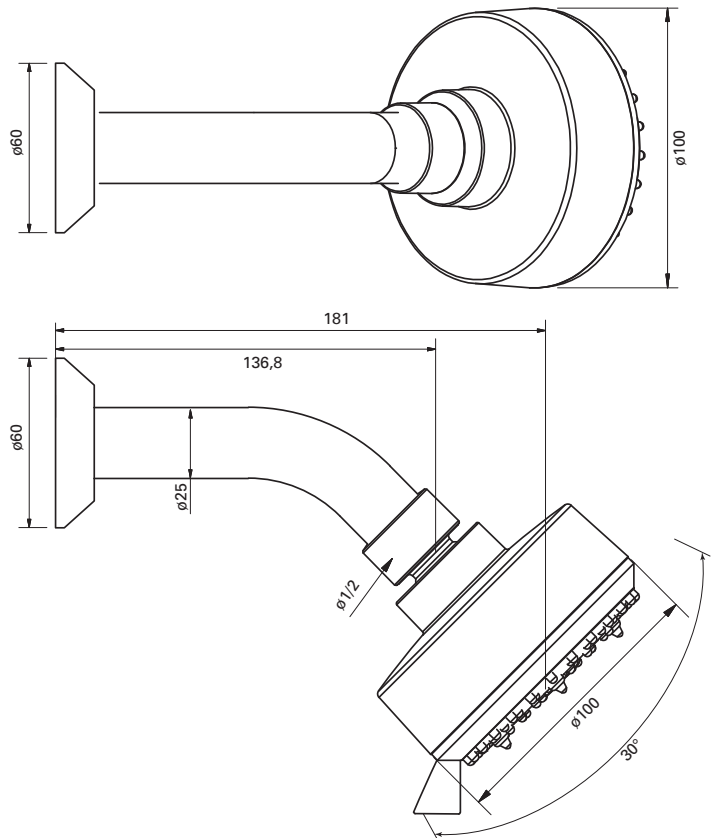

NEW TEMPESTA COSMOPOLITAN
WALL SHOWER 100MM
MODEL #26613000

Pure Freude
an Wasser

Product Description:
New Tempesta Wall Shower with Arm

GROHE Rain O², Rain, Massage & Jet Shower Arm with Connection thread 1/2"

GROHE EcoJoy® 7.5 Litres per minute
GROHE DreamSpray® perfect spray pattern
GROHE StarLight® chrome finish

SpeedClean anti-lime system
Suitable for instantaneous heater
Min recommended pressure 100Kpa