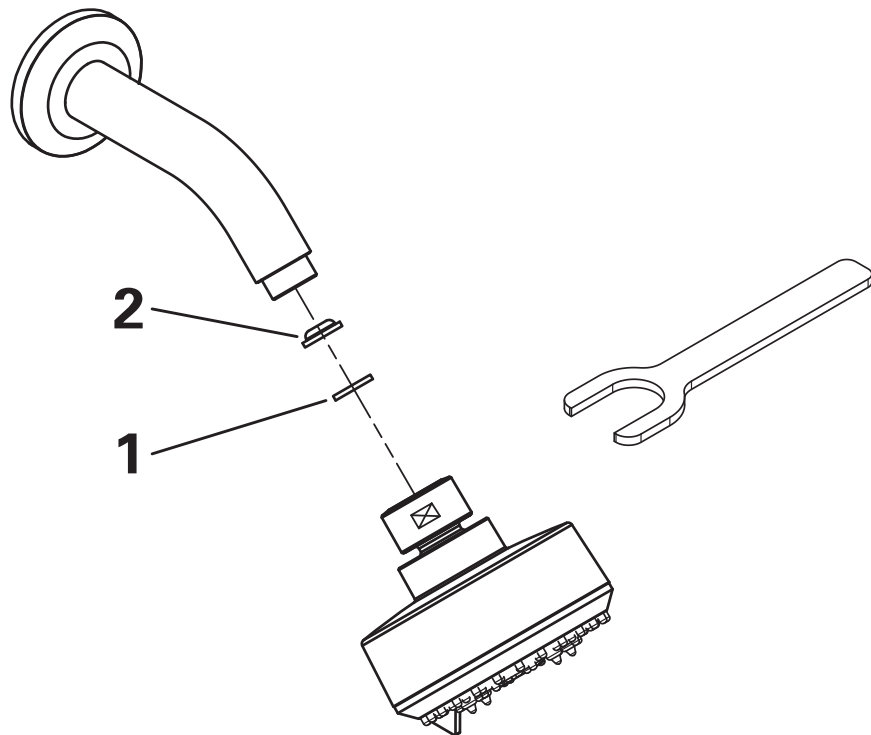

NEW TEMPESTA COSMOPOLITAN  
WALL SHOWER 100MM  
MODEL #26613000

Pure Freude  
an Wasser

Spare Parts

Pos.-nr.	Product Description	Order-nr.	Units per package
1	Fibre seal	0138900M	1
2	Dirt strainer	48007000	1