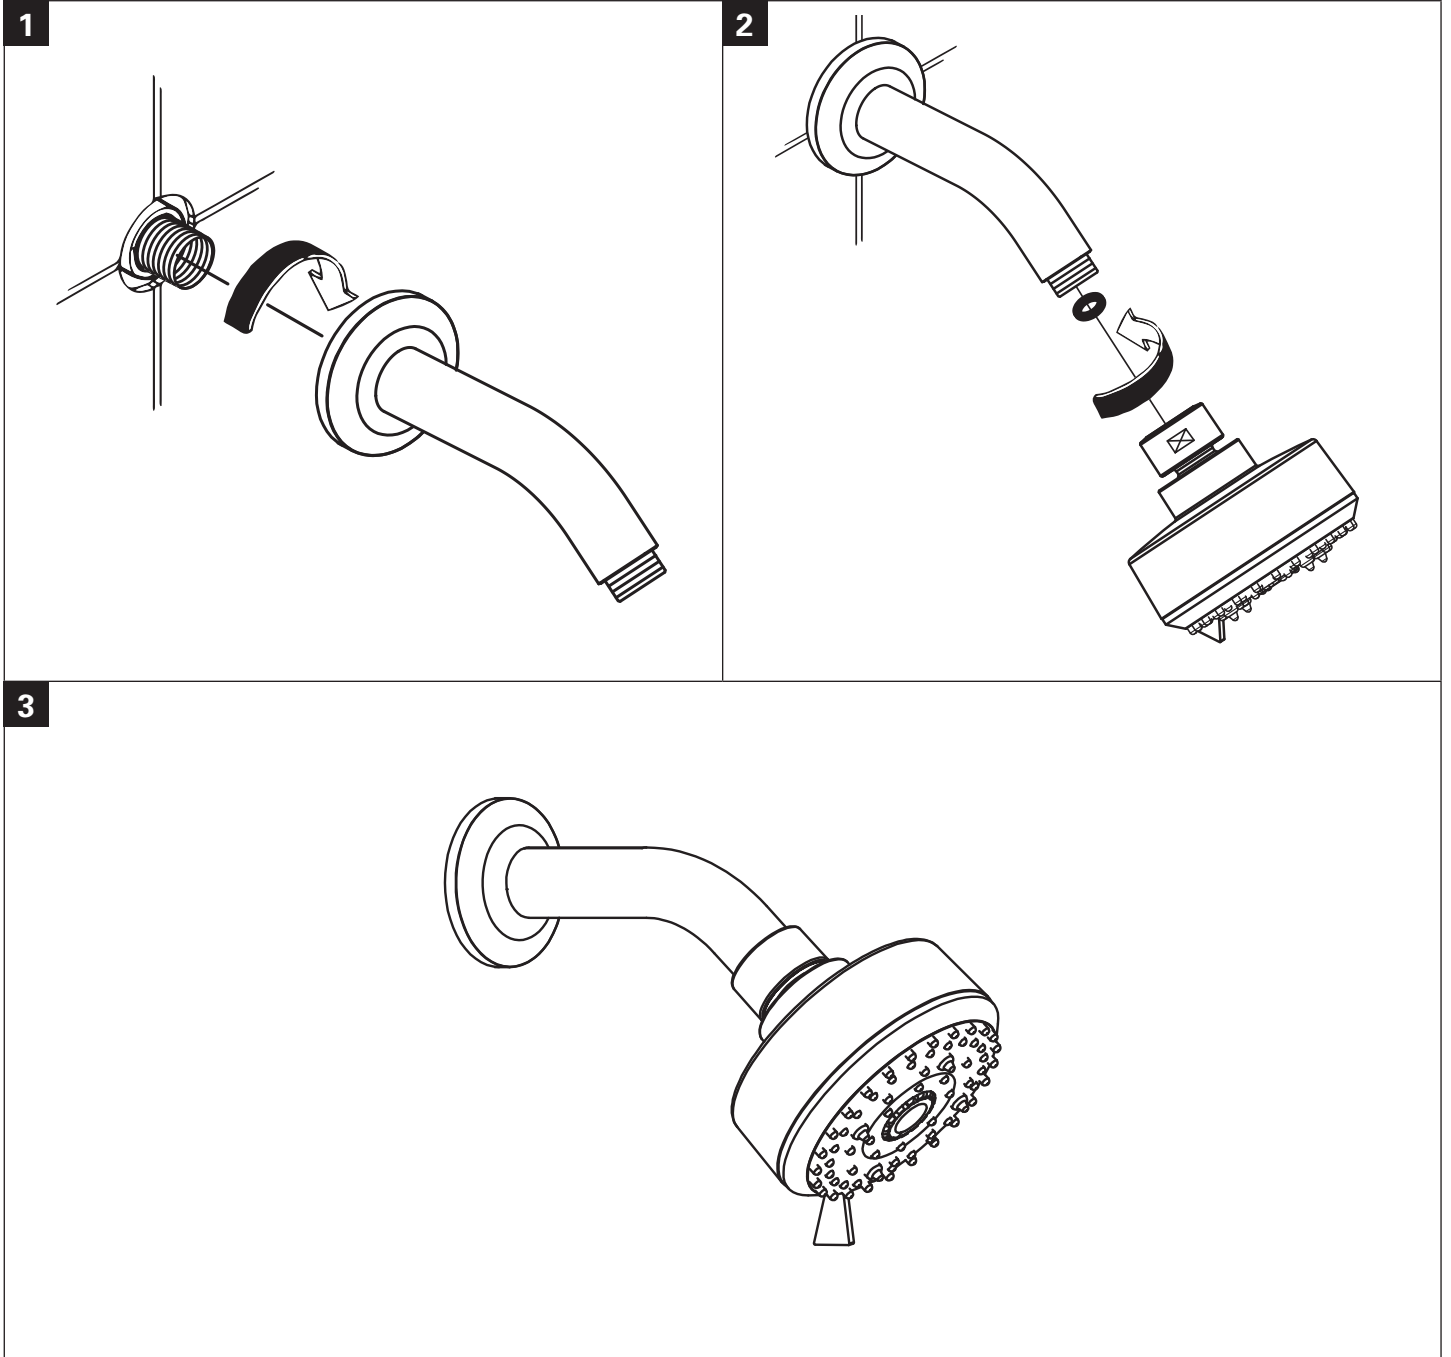

Installation instructions

Installation Instructions

This shower is suitable for use with high pressure water applications. Using this product in conjunction with gravity-fed water heaters, low and unequal pressure supply systems, tempering valves & thermostatic mixing valves may result in unsatisfactory performance.

Suitable for High Pressure applications 150kPa – 500kPa

Care must be taken by the installing tradesperson to ensure connecting threads do not damage the flow controller when installing this product.

The installation tradesperson must ensure they install this product in accordance with AS/NZS 3500 and all other relating AS/NZS regulations that apply to the installation of this product.

Maximum static pressure of 500kPa.

For applications where 500kPa static pressure is exceeded, a suitably certified pressure limiting valve must be installed to prevent high pressure damaging this product.