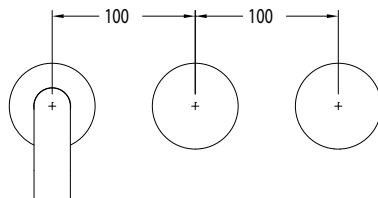

Milli Pure Wall Bath Hostess System 200mm with Cirque Textured Handle

SPECIFICATIONS

Recommended Use	Domestic, Commercial, Hotel
Colour Variations	Chrome, Matte Black, Brushed Nickel, Brushed Gunmetal
Recommended Pressure Range	300 - 500Kpa
Max Continuous Working Pressure	500Kpa
Max Continuous Working Temperature	65 deg. C
Suitable for Storage Tank Hot Water	Yes
Suitable for Continuous Flow Hot Water	Yes
Suitable for Gravity Feed Hot Water	No

WARRANTY

Warranty - Domestic Use	15 Years
Spare Parts	1 Year
Labour	1 Year

Please refer to Warranty Page for full Terms and Conditions

Dimensions are nominal measurements only.

Disclaimer: Products in this specification manual must by regulation be installed by licensed and registered trade people. The manufacturer/distributor reserves the right to vary specifications or delete models from their range without prior notification. Dimensions are nominal measurements only. Dimensions and set-outs listed are correct at time of publication however the manufacturer/distributor takes no responsibility for printing errors.

Published 22/08/2019

To see the complete Milli range go to www.reece.com.au/bathrooms