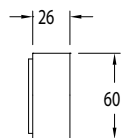

Dimensions are nominal measurements only.

Disclaimer: Products in this specification manual must by regulation be installed by licensed and registered trade people. The manufacturer/distributor reserves the right to vary specifications or delete models from their range without prior notification. Dimensions are nominal measurements only. Dimensions and set-outs listed are correct at time of publication however the manufacturer/distributor takes no responsibility for printing errors.

Published 22/08/2019