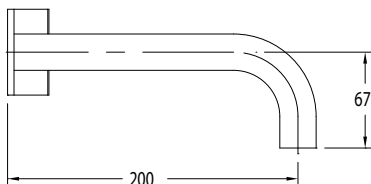

Milli Pure Wall Bath Hostess System 200mm with Cirque Textured Handle

SPECIFICATIONS

Recommended Use	Domestic, Commercial, Hotel
Colour Variations	Chrome, Matte Black, Brushed Nickel, Brushed Gunmetal
Recommended Pressure Range	300 - 500Kpa
Max Continuous Working Pressure	500Kpa
Max Continuous Working Temperature	65 deg. C
Suitable for Storage Tank Hot Water	Yes
Suitable for Continuous Flow Hot Water	Yes
Suitable for Gravity Feed Hot Water	No

WARRANTY

Warranty - Domestic Use	15 Years
Spare Parts	1 Year
Labour	1 Year

Please refer to Warranty Page for full Terms and Conditions

Dimensions are nominal measurements only.

Disclaimer: Products in this specification manual must by regulation be installed by licensed and registered trade people. The manufacturer/distributor reserves the right to vary specifications or delete models from their range without prior notification. Dimensions are nominal measurements only. Dimensions and set-outs listed are correct at time of publication however the manufacturer/distributor takes no responsibility for printing errors.

Published 22/08/2019

To see the complete Milli range go to www.reece.com.au/bathrooms