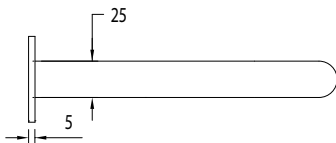

Dimensions are nominal measurements only.

Disclaimer: Products in this specification manual must by regulation be installed by licensed and registered trade people. The manufacturer/distributor reserves the right to vary specifications or delete models from their range without prior notification. Dimensions are nominal measurements only. Dimensions and set-outs listed are correct at time of publication however the manufacturer/distributor takes no responsibility for printing errors.

Published 22/08/2019

To see the complete Milli range go to www.reece.com.au/bathrooms