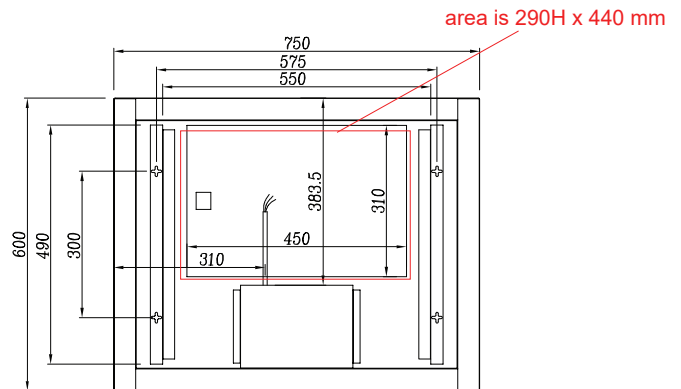

Kado Aspect Rectangle LED Mirror 600 x 750

SPECIFICATIONS

Description	Backlit LED Mirror with Defogger
Recommended Use	Domestic, Hotel & Commercial
Material	Glass Mirror Plexiglass Edge Safety Film Backing Copper Free
Fixing Orientation	Vertical or Horizontal
Sensor	Illuminated ON/OFF touch sensor
LED Colours	4000K Warm White 6000K Cold White
Voltage	240 V AC 50HZ
Wattage	LED Module: 29.4 watts Defogger: 34.9 watts
IP Rating	IP44
Standards	AS/NZS 60598 AS/NZS CISPR-15 AS/NZS 2208

WARRANTY

Warranty - Domestic Use	12 Months
Spare Parts & Labour	12 Months
<i>Please refer to Warranty Page for full Terms and Conditions</i>	

CLEANING RECOMMENDATIONS

We recommend the use of a soft dry cloth. This product should not be cleaned with abrasive materials or cleaning agents. Damage caused by improper treatment is not covered by the product warranty - refer to warranty conditions on the last page.

Dimensions are nominal measurements only.

Disclaimer: Products in this specification manual must by regulation be installed by licensed and registered trade people. The manufacturer/distributor reserves the right to vary specifications or delete models from their range without prior notification. Dimensions are nominal measurements only. Dimensions and set-outs listed are correct at time of publication however the manufacturer/distributor takes no responsibility for printing errors.

Published 15/06/2021