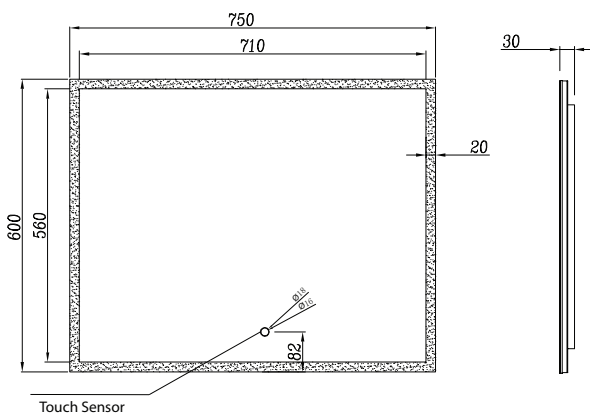

Kado Aspect Rectangle LED Mirror 600 x 750

SPECIFICATIONS

Description	Backlit LED Mirror with Defogger
Recommended Use	Domestic, Hotel & Commercial
Material	Glass Mirror Plexiglass Edge Safety Film Backing Copper Free
Fixing Orientation	Vertical or Horizontal
Sensor	Illuminated ON/OFF touch sensor
LED Colours	4000K Warm White 6000K Cold White
Voltage	240 V AC 50HZ
Wattage	LED Module: 29.4 watts Defogger: 34.9 watts
IP Rating	IP44
Standards	AS/NZS 60598 AS/NZS CISPR-15 AS/NZS 2208

WARRANTY

Warranty - Domestic Use	12 Months
Spare Parts & Labour	12 Months
<i>Please refer to Warranty Page for full Terms and Conditions</i>	

CLEANING RECOMMENDATIONS

We recommend the use of a soft dry cloth. This product should not be cleaned with abrasive materials or cleaning agents. Damage caused by improper treatment is not covered by the product warranty - refer to warranty conditions on the last page.

Dimensions are nominal measurements only.

Disclaimer: Products in this specification manual must by regulation be installed by licensed and registered trade people. The manufacturer/distributor reserves the right to vary specifications or delete models from their range without prior notification. Dimensions are nominal measurements only. Dimensions and set-outs listed are correct at time of publication however the manufacturer/distributor takes no responsibility for printing errors.

Published 15/06/2021