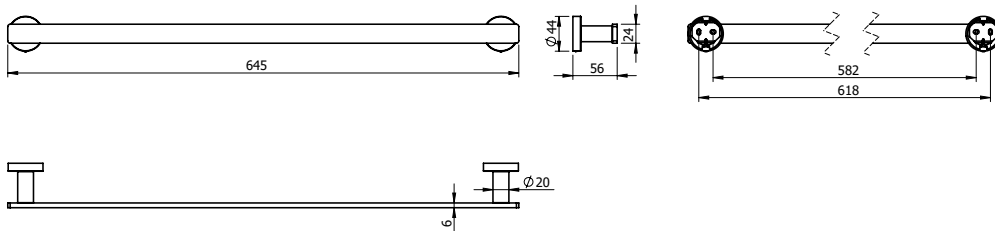

Milli Marle Edit Single Towel Rail 600mm Matte Black

9511282

SPECIFICATIONS

Recommended Use	Domestic, Hotel & Commercial
Colour	Matte Black
Material	Aluminium

WARRANTY

Replacement Only - Domestic Use 15 Years

Please refer to Warranty Page for full Terms and Conditions

Dimensions are nominal measurements only.

CLEANING RECOMMENDATIONS:

We recommend the use of soapy water or approved cleaners. This product should not be cleaned with abrasive materials. Damage caused by any improper treatment is not covered by the product warranty. Refer to Warranty Conditions

Disclaimer: Products in this specification manual must by regulation be installed by licensed and registered trade people. The manufacturer/distributor reserves the right to vary specifications or delete models from their range without prior notification. Dimensions are nominal measurements only. Dimensions and set-outs listed are correct at time of publication however the manufacturer/distributor takes no responsibility for printing errors.

Published 25/03/2022

To see the complete Milli range go to
www.reece.com.au