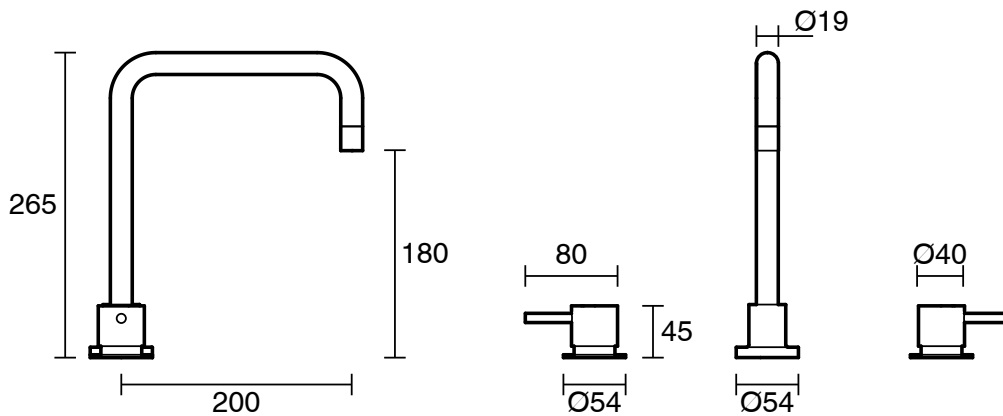

SUSSEX

Sussex Scala Hob Sink Set Square Chrome (3 Star)

2261611

SPECIFICATIONS	
Recommended Use	Residential;Commercial
Colour Finish	Polished Chrome
Primary Material	DR Brass
Recommended Pressure Range	150 - 500 kPa as per AS3500
Max Continuous Working Temperature (deg C)	65
Min Continuous Working Temperature (deg C)	1
WARRANTY	
Residential Use (Years)	40
Commercial Use (Years)	10
<i>Please refer to Sussex Warranty page for full Terms and Conditions</i>	