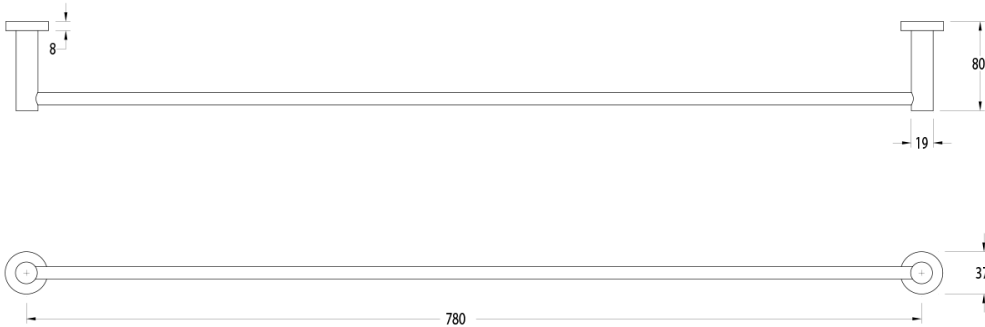

Milli Mood Edit Single Towel Rail 780mm PVD Brushed Gold

9510922

SPECIFICATIONS

Recommended Use	Domestic, Hotel & Commercial
Colour	Brushed Gold
Material	DR Brass

WARRANTY

Replacement Only - Domestic Use 15 Years

Please refer to Warranty Page for full Terms and Conditions

Dimensions are nominal measurements only.

CLEANING RECOMMENDATIONS:

We recommend the use of soapy water or approved cleaners. This product should not be cleaned with abrasive materials. Damage caused by any improper treatment is not covered by the product warranty. Refer to Warranty Conditions

Disclaimer: Products in this specification manual must by regulation be installed by licensed and registered trade people. The manufacturer/distributor reserves the right to vary specifications or delete models from their range without prior notification. Dimensions are nominal measurements only. Dimensions and set-outs listed are correct at time of publication however the manufacturer/distributor takes no responsibility for printing errors.

Published 28/03/2022

To see the complete Milli range go to
www.reece.com.au