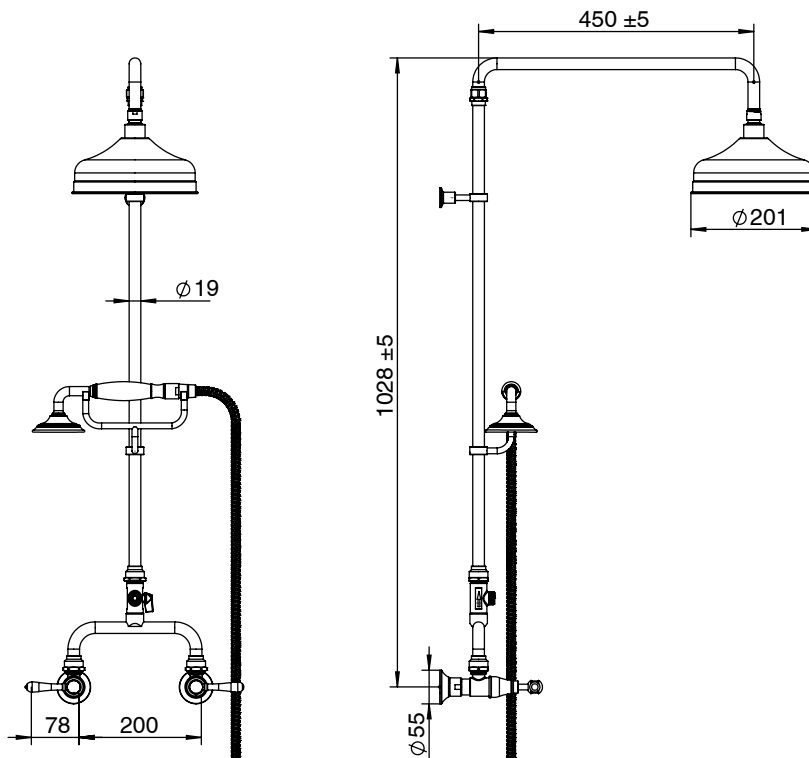

Milli Monument Edit Exposed Twin Telephone Shower Set Lever Handles Chrome (3 Star)

4204466

SPECIFICATIONS

Recommended Use	Domestic, Hotel & Commercial
Colour	Chrome
Finish	Polished
Material	DR Brass
Recommended Pressure Range	150 - 500 kPa
Maximum Continuous Working Temperature	80 deg C
Suitable for Storage Tank Hot Water	Yes
Suitable for Continuous Flow Hot Water	Yes
Suitable for Gravity Feed Hot Water	No

WARRANTY

Warranty - Domestic Use	15 Years
Spare Parts & Labour	12 Months

Please refer to Warranty Page for full Terms and Conditions

Dimensions are nominal measurements only.

CLEANING RECOMMENDATIONS:

We recommend the use of soapy water or approved cleaners. This product should not be cleaned with abrasive materials. Damage caused by any improper treatment is not covered by the product warranty. Refer to Warranty Conditions

Disclaimer: Products in this specification manual must by regulation be installed by licensed and registered trade people. The manufacturer/distributor reserves the right to vary specifications or delete models from their range without prior notification. Dimensions are nominal measurements only. Dimensions and set-outs listed are correct at time of publication however the manufacturer/distributor takes no responsibility for printing errors.

Published 05/10/2022

To see the complete Milli range go to www.reece.com.au