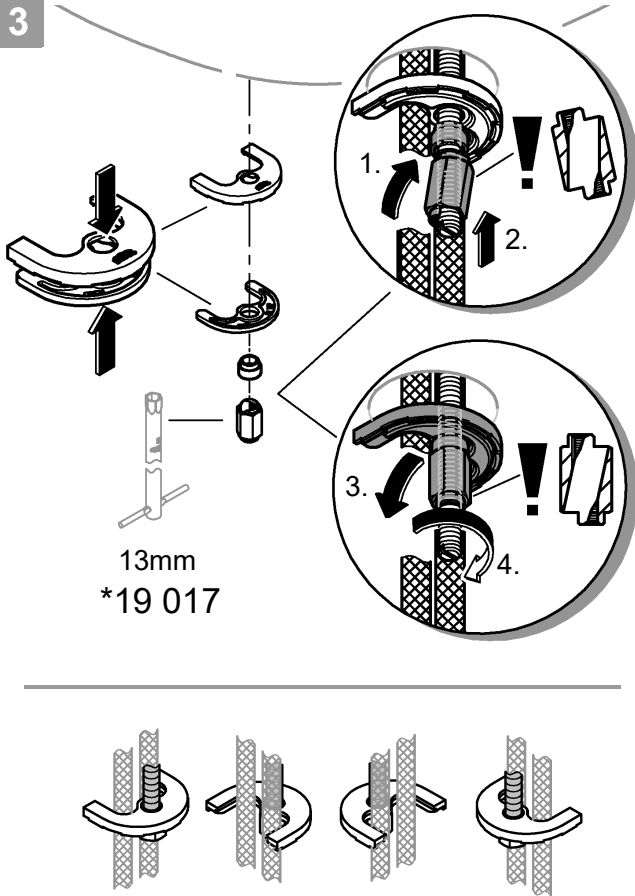

ESSENCE NEW
CURVED BASIN MIXER
MODEL #238602431

Pure Freude
an Wasser

Product Specifications

Product Description:

Essence New Basin mixer

Single-lever basin mixer 1/2" S-Size

single hole installation

metal lever

Flexible connection hoses

13mm
*19 017

1

	23 488	23 862
	150°	90°
	0°	0°
	360°	360°

2

3

4

MAINTENANCE 

Installation and connection, see Fig. [1] - [4].

Refer to the dimensional drawing.

The cold-water supply must be connected on the right and the hot-water supply on the left.

Open cold and hot-water supply and check connections for watertightness!