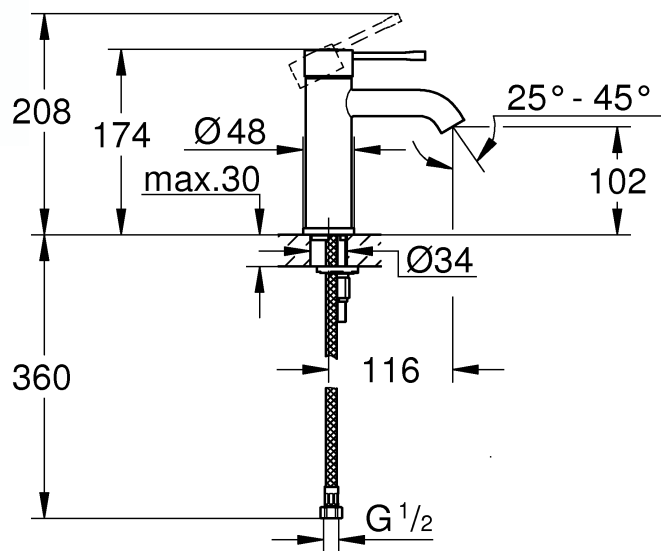

ESSENCE NEW
CURVED BASIN MIXER
MODEL #238602431

Pure Freude
an Wasser

Product Specifications

Product Description:

Essence New Basin mixer

Single-lever basin mixer 1/2" S-Size

single hole installation

metal lever

Flexible connection hoses

13mm
*19 017

1

	23 488	23 862
	150°	90°
	0°	0°
	360°	360°

2

3

4

MAINTENANCE 

Installation and connection, see Fig. [1] - [4].

Refer to the dimensional drawing.

The cold-water supply must be connected on the right and the hot-water supply on the left.

Open cold and hot-water supply and check connections for watertightness!