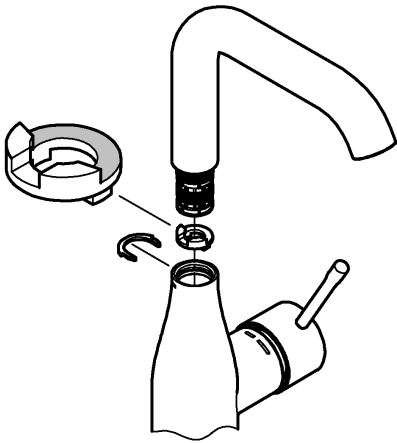

ESSENCE NEW
CURVED BASIN MIXER
MODEL #238602431

Pure Freude
an Wasser

Product Specifications

Product Description:

Essence New Basin mixer

Single-lever basin mixer 1/2" S-Size

single hole installation

metal lever

Flexible connection hoses

13mm
*19 017

1

	23 488	23 862
	150°	90°
	0°	0°
	360°	360°

2

3

4

MAINTENANCE 