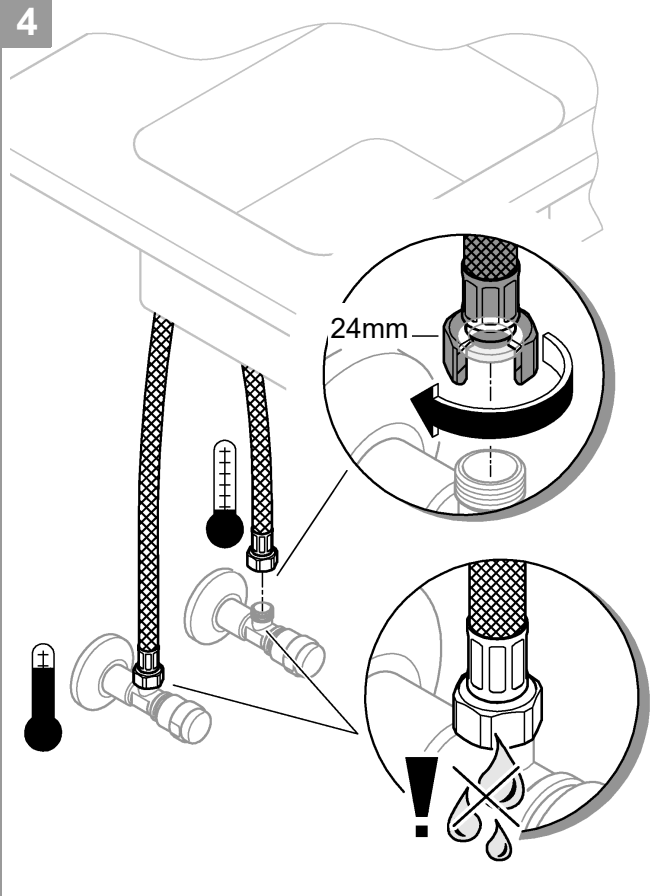

Flexible connection hoses

13mm
*19 017

1

	23 488	23 862
	150°	90°
	0°	0°
	360°	360°

2

3

4

MAINTENANCE 

Installation and connection, see Fig. [1] - [4].

Refer to the dimensional drawing.

The cold-water supply must be connected on the right and the hot-water supply on the left.

Open cold and hot-water supply and check connections for watertightness!