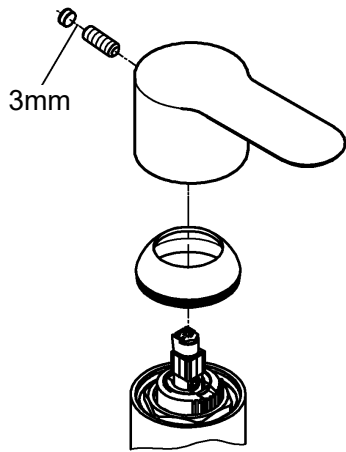

ESSENCE NEW
CURVED BASIN MIXER
MODEL #238602431

Pure Freude
an Wasser

Product Specifications

Product Description:

Essence New Basin mixer

Single-lever basin mixer 1/2" S-Size

single hole installation

metal lever

Flexible connection hoses

13mm
*19 017

1

	23 488	23 862
	150°	90°
	0°	0°
	360°	360°

2

3

4

MAINTENANCE 