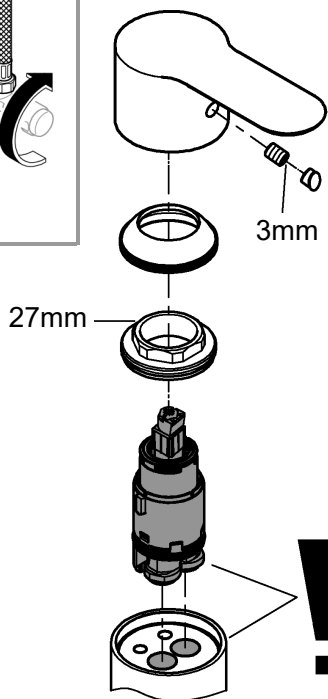

ESSENCE NEW
CURVED BASIN MIXER
MODEL #238602431

Pure Freude
an Wasser

Product Specifications

Product Description:

Essence New Basin mixer

Single-lever basin mixer 1/2" S-Size

single hole installation

metal lever

Flexible connection hoses

13mm
*19 017

1

	23 488	23 862
	150°	90°
	0°	0°
	360°	360°

2

3

4

MAINTENANCE 