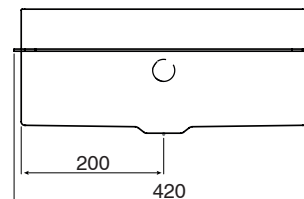

Alape®

Alape Step Semi Inset Basin No Taphole 525mm White

9506202

SPECIFICATIONS

Recommended Use	Domestic, Hotel & Commercial
Material	Enamelled Glazed Steel
Colour	White
Bowl Capacity	12 Litres
Weight	12.2kgs
Fixing	Bench Mounted Installation (adhesive supplied)
Taphole Configuration	No Taphole
Overflow Configuration	Overflow
Plug & Waste	Sold Separately
Tapware	Sold Separately

WARRANTY

Warranty - Domestic Use	15 Years
Spare Parts & Labour	12 Months

Please refer to Warranty Page for full Terms and Conditions

Dimensions are nominal measurements only.

CLEANING RECOMMENDATIONS:

We recommend the use of soapy water or approved cleaners. This product should not be cleaned with abrasive materials. Damage caused by any improper treatment is not covered by the product warranty. Refer to Warranty Conditions

Disclaimer: Products in this specification manual must by regulation be installed by licensed and registered trade people. The manufacturer/distributor reserves the right to vary specifications or delete models from their range without prior notification. Dimensions are nominal measurements only. Dimensions and set-outs listed are correct at time of publication however the manufacturer/distributor takes no responsibility for printing errors.

Published 22/06/2021

To see the complete Alape range go to
www.reece.com.au