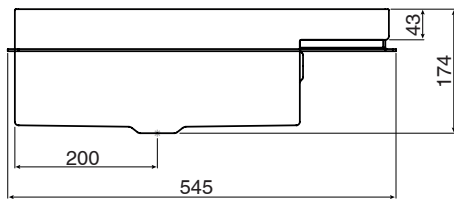

Alape®

Alape Step Semi Inset Basin No Taphole 525mm White

9506202

SPECIFICATIONS

Recommended Use	Domestic, Hotel & Commercial
Material	Enamelled Glazed Steel
Colour	White
Bowl Capacity	12 Litres
Weight	12.2kgs
Fixing	Bench Mounted Installation (adhesive supplied)
Taphole Configuration	No Taphole
Overflow Configuration	Overflow
Plug & Waste	Sold Separately
Tapware	Sold Separately

WARRANTY

Warranty - Domestic Use	15 Years
Spare Parts & Labour	12 Months

Please refer to Warranty Page for full Terms and Conditions

Dimensions are nominal measurements only.

CLEANING RECOMMENDATIONS:

We recommend the use of soapy water or approved cleaners. This product should not be cleaned with abrasive materials. Damage caused by any improper treatment is not covered by the product warranty. Refer to Warranty Conditions

Disclaimer: Products in this specification manual must by regulation be installed by licensed and registered trade people. The manufacturer/distributor reserves the right to vary specifications or delete models from their range without prior notification. Dimensions are nominal measurements only. Dimensions and set-outs listed are correct at time of publication however the manufacturer/distributor takes no responsibility for printing errors.

Published 22/06/2021

To see the complete Alape range go to
www.reece.com.au