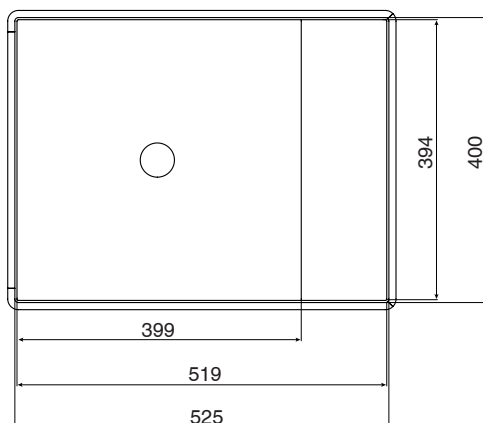

Alape®

Alape Step Semi Inset Basin No Taphole 525mm White

9506202

SPECIFICATIONS

Recommended Use	Domestic, Hotel & Commercial
Material	Enamelled Glazed Steel
Colour	White
Bowl Capacity	12 Litres
Weight	12.2kgs
Fixing	Bench Mounted Installation (adhesive supplied)
Taphole Configuration	No Taphole
Overflow Configuration	Overflow
Plug & Waste	Sold Separately
Tapware	Sold Separately

WARRANTY

Warranty - Domestic Use	15 Years
Spare Parts & Labour	12 Months

Please refer to Warranty Page for full Terms and Conditions

Dimensions are nominal measurements only.

CLEANING RECOMMENDATIONS:

We recommend the use of soapy water or approved cleaners. This product should not be cleaned with abrasive materials. Damage caused by any improper treatment is not covered by the product warranty. Refer to Warranty Conditions

Disclaimer: Products in this specification manual must by regulation be installed by licensed and registered trade people. The manufacturer/distributor reserves the right to vary specifications or delete models from their range without prior notification. Dimensions are nominal measurements only. Dimensions and set-outs listed are correct at time of publication however the manufacturer/distributor takes no responsibility for printing errors.

Published 22/06/2021

To see the complete Alape range go to
www.reece.com.au