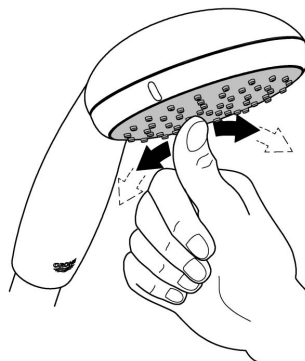

RAINSHOWER COSMOPOLITAN
310MM OVERHEAD SHOWER
MODEL #26629A00

Pure Freude
an Wasser

Spare Parts

Pos.-nr.	Product Description	Order-nr.	Units per package
1	Spare part set	45933000	1

48166000

SpeedClean

Pure Freude
an Wasser