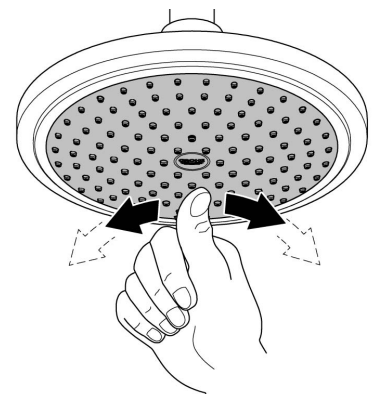

RAINSHOWER COSMOPOLITAN
310MM OVERHEAD SHOWER
MODEL #26629A00

Pure Freude
an Wasser

Spare Parts

Pos.-nr.	Product Description	Order-nr.	Units per package
1	Spare part set	45933000	1

48166000

SpeedClean

Pure Freude
an Wasser