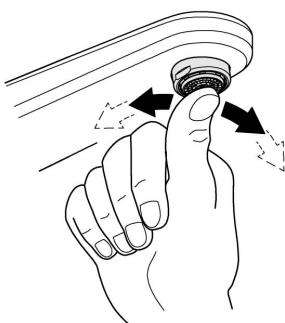

RAINSHOWER COSMOPOLITAN
310MM OVERHEAD SHOWER
MODEL #26629A00

Pure Freude
an Wasser

Spare Parts

Pos.-nr.	Product Description	Order-nr.	Units per package
1	Spare part set	45933000	1

48166000

SpeedClean

Pure Freude
an Wasser