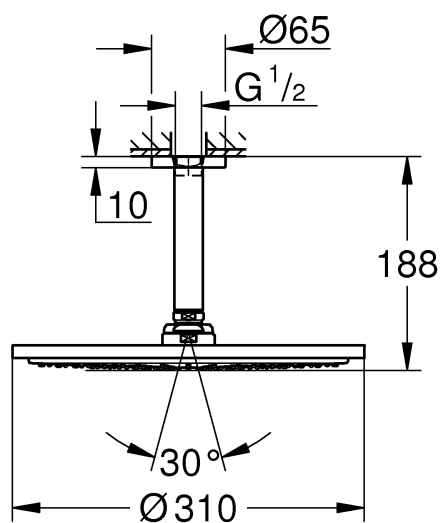

RAINSHOWER COSMOPOLITAN
310MM OVERHEAD SHOWER
MODEL #26629A00

Pure Freude
an Wasser

Product Specifications

Product Description:

Rainshower® Cosmopolitan 310 Head shower
1 spray - Rain spray Ø 310 mm

Shower arm Rainshower 142mm

GROHE EcoJoy®
GROHE DreamSpray® perfect spray pattern
GROHE StarLight® PVD Hard Graphite

SpeedClean anti-lime system
Suitable for instantaneous heater