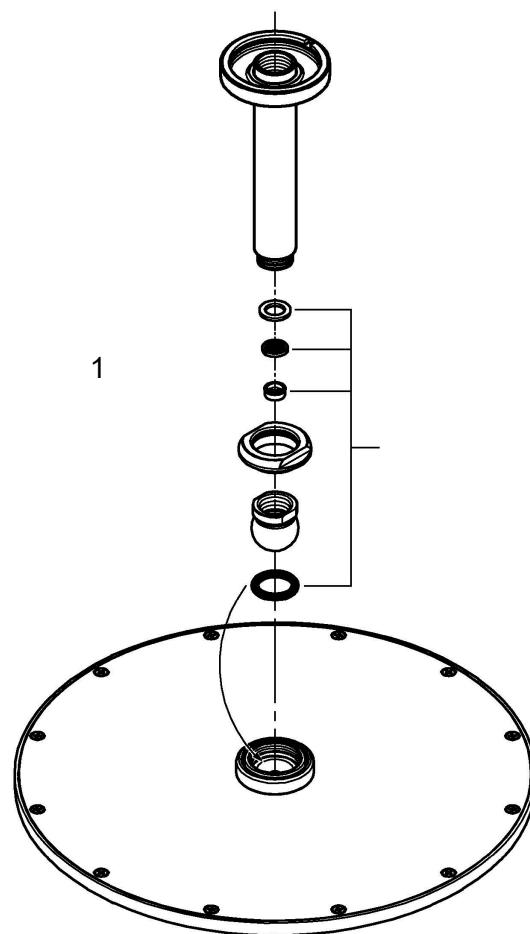

RAINSHOWER COSMOPOLITAN
310MM OVERHEAD SHOWER
MODEL #26629A00

Pure Freude
an Wasser

Product Specifications

Product Description:

Rainshower® Cosmopolitan 310 Head shower
1 spray - Rain spray Ø 310 mm

Shower arm Rainshower 142mm

RAINSHOWER COSMOPOLITAN
310MM OVERHEAD SHOWER
MODEL #26629A00

Pure Freude
an Wasser

Spare Parts

Pos.-nr.	Product Description	Order-nr.	Units per package
1	Spare part set	45933000	1

48166000

SpeedClean

Pure Freude
an Wasser