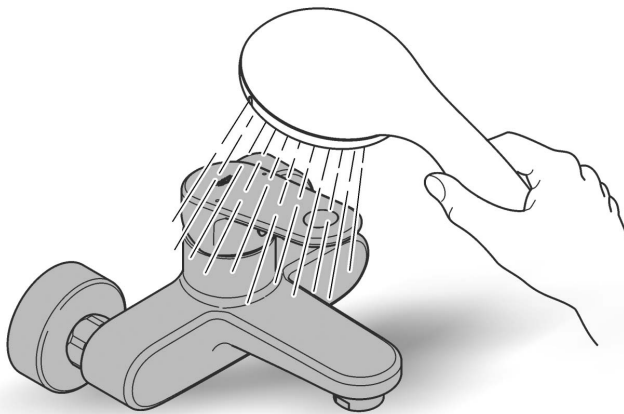

RAINSHOWER COSMOPOLITAN
310MM OVERHEAD SHOWER
MODEL #26629A00

Pure Freude
an Wasser

Spare Parts

Pos.-nr.	Product Description	Order-nr.	Units per package
1	Spare part set	45933000	1

48166000

SpeedClean

Pure Freude
an Wasser