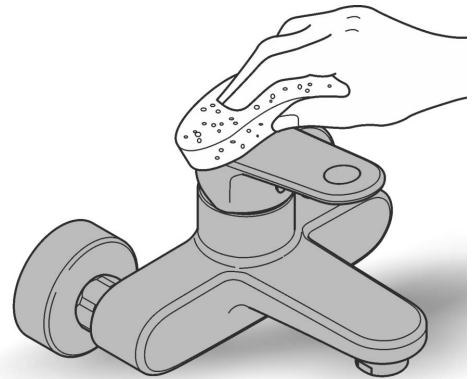

RAINSHOWER COSMOPOLITAN
310MM OVERHEAD SHOWER
MODEL #26629A00

Pure Freude
an Wasser

Spare Parts

Pos.-nr.	Product Description	Order-nr.	Units per package
1	Spare part set	45933000	1

48166000

SpeedClean

Pure Freude
an Wasser