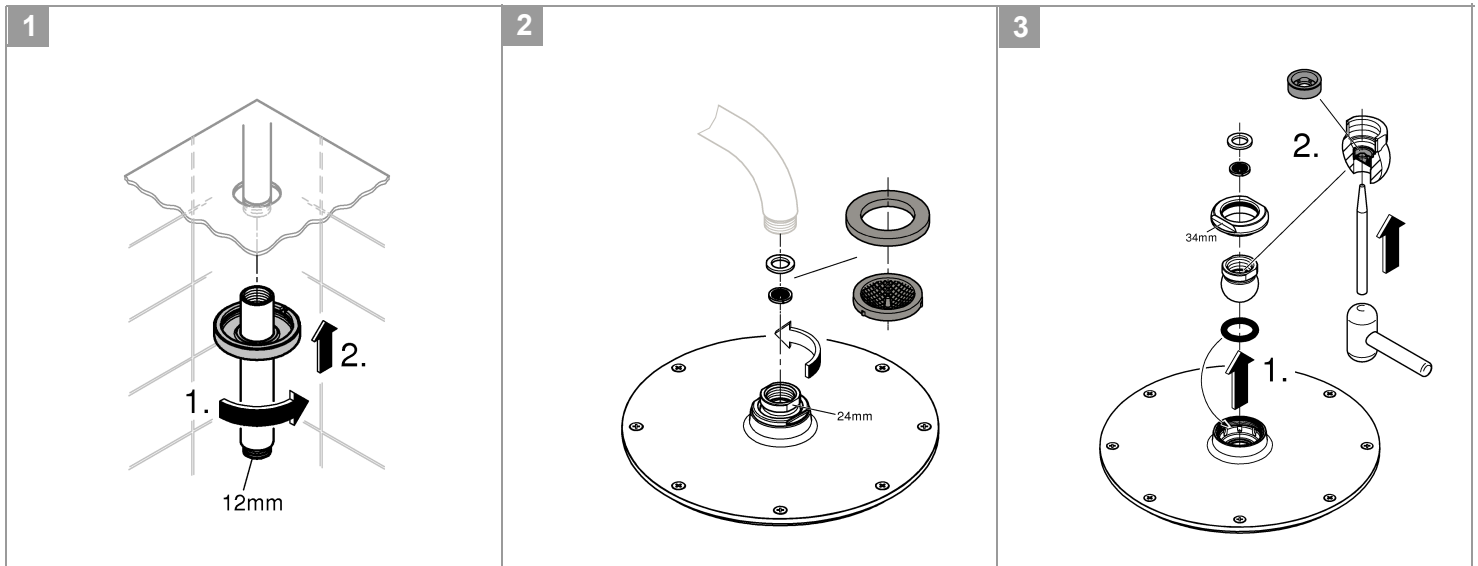

Installation Instructions

This shower is suitable for use with high pressure water applications. Using this product in conjunction with gravity-fed water heaters, low and unequal pressure supply systems, tempering valves & thermostatic mixing valves may result in unsatisfactory performance.

Suitable for High Pressure applications 150kPa – 500kPa

Care must be taken by the installing tradesperson to ensure connecting threads do not damage the flow controller when installing this product.

The installation tradesperson must ensure they install this product in accordance with AS/NZS 3500 and all other relating AS/NZS regulations that apply to the installation of this product.

Maximum static pressure of 500kPa.

For applications where 500kPa static pressure is exceeded, a suitably certified pressure limiting valve must be installed to prevent high pressure damaging this product.