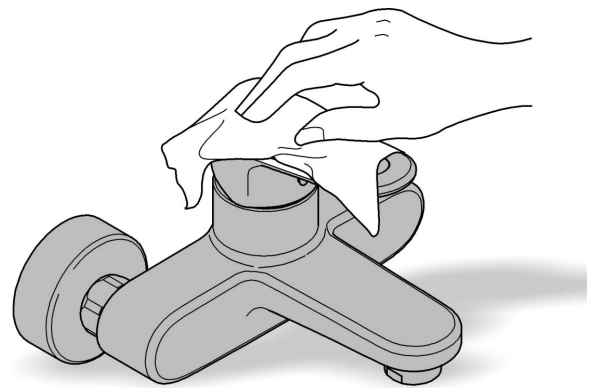

RAINSHOWER COSMOPOLITAN
310MM OVERHEAD SHOWER
MODEL #26629A00

Pure Freude
an Wasser

Spare Parts

Pos.-nr.	Product Description	Order-nr.	Units per package
1	Spare part set	45933000	1

48166000

SpeedClean

Pure Freude
an Wasser