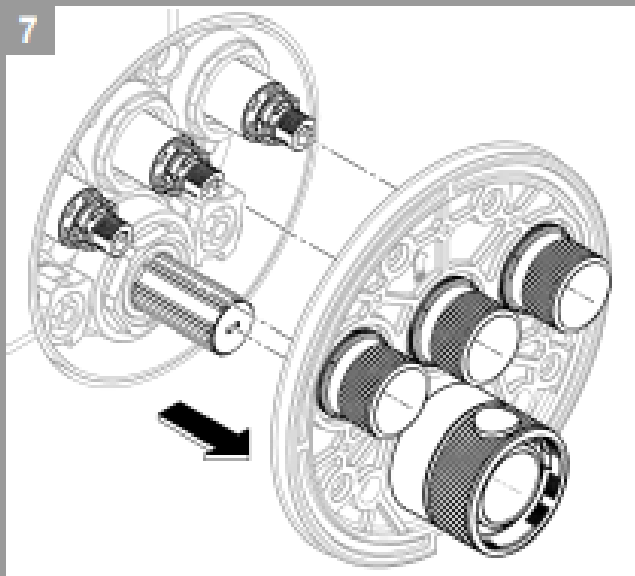

Servicing Instructions