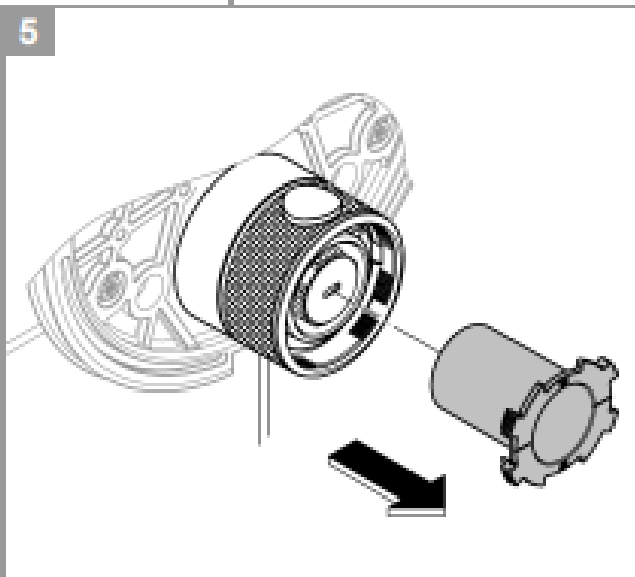

Servicing Instructions