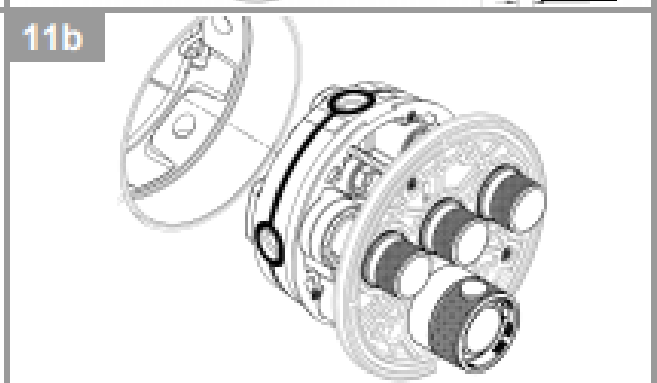

Servicing Instructions