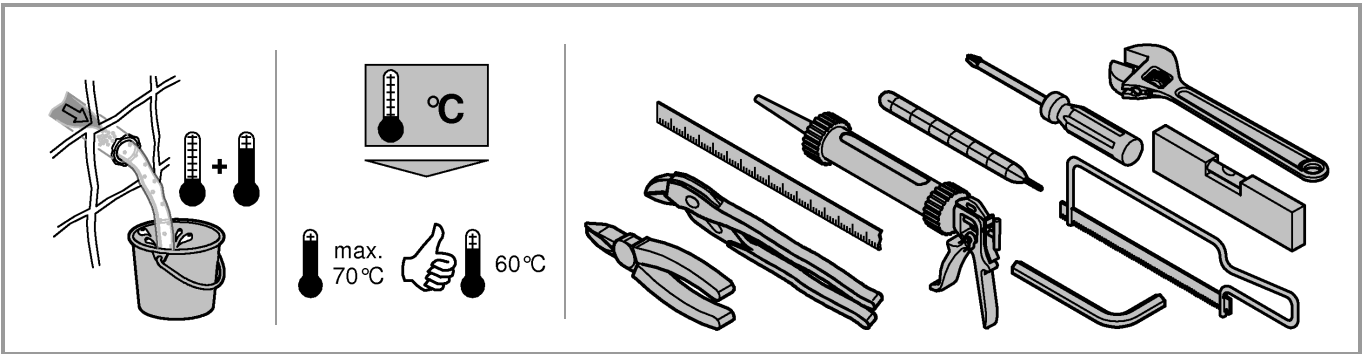

GROTHERM SMARTCONTROL
3 BUTTON CONTROL THERMOSTATIC MIXING VALVE
MODEL #29138A00

Pure Freude
an Wasser

Product Specifications

Product description

Grotherm SmartControl
Thermostat for concealed installation with 3 valves
Requires Rough-in-set for final installation GROHE Rapido SmartBox 35 602 000
Metal wall escutcheon with GROHE QuickFix (covered escutcheon and shaft sealing, covered fixing), retroactively 6° adjustable
GROHE StarLight PVD Hard Graphite
GROHE SmartControl push for ON-OFF, turn for volume adjustment from EcoJoy to Full Flow, exchangeable symbols
GROHE TurboStat compact cartridge with wax thermostatic element
GROHE SafeStop safety button at 38°C
GROHE SafeStop Plus maximum temperature limiter at 43° C
Built-in non return valves and dirt strainers
Multiple outlets can be run simultaneously
Without roughing-in-set

Flow performance:
outlet A = 23 l/min
outlet B = 27 l/min
outlet C = 23 l/min

GROTHERM SMARTCONTROL
 3 BUTTON CONTROL THERMOSTATIC MIXING VALVE
 MODEL #29138A00

Pure Freude
 an Wasser

Installation Instructions