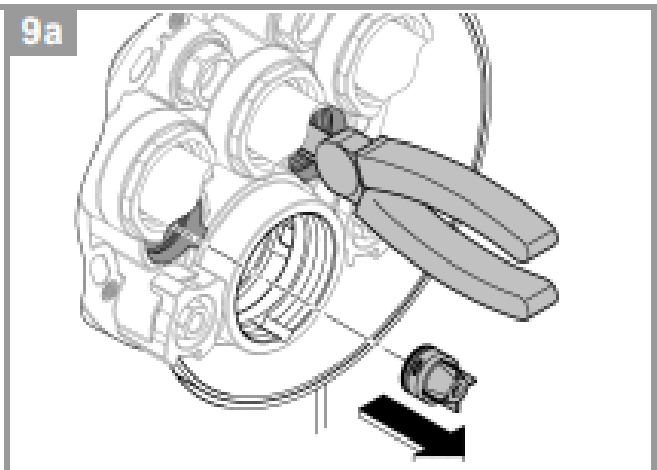

Servicing Instructions