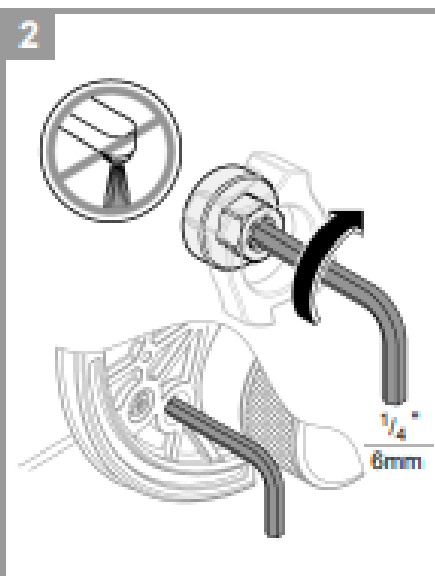

Servicing Instructions