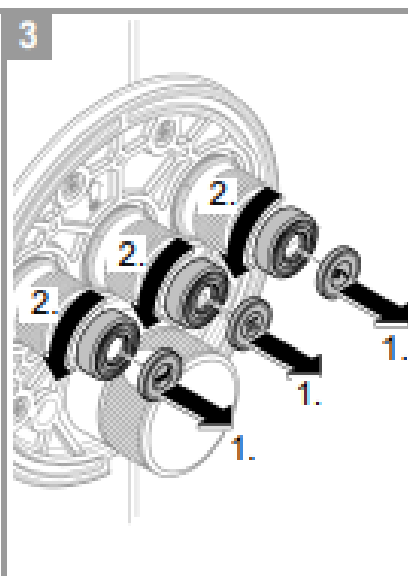

Servicing Instructions