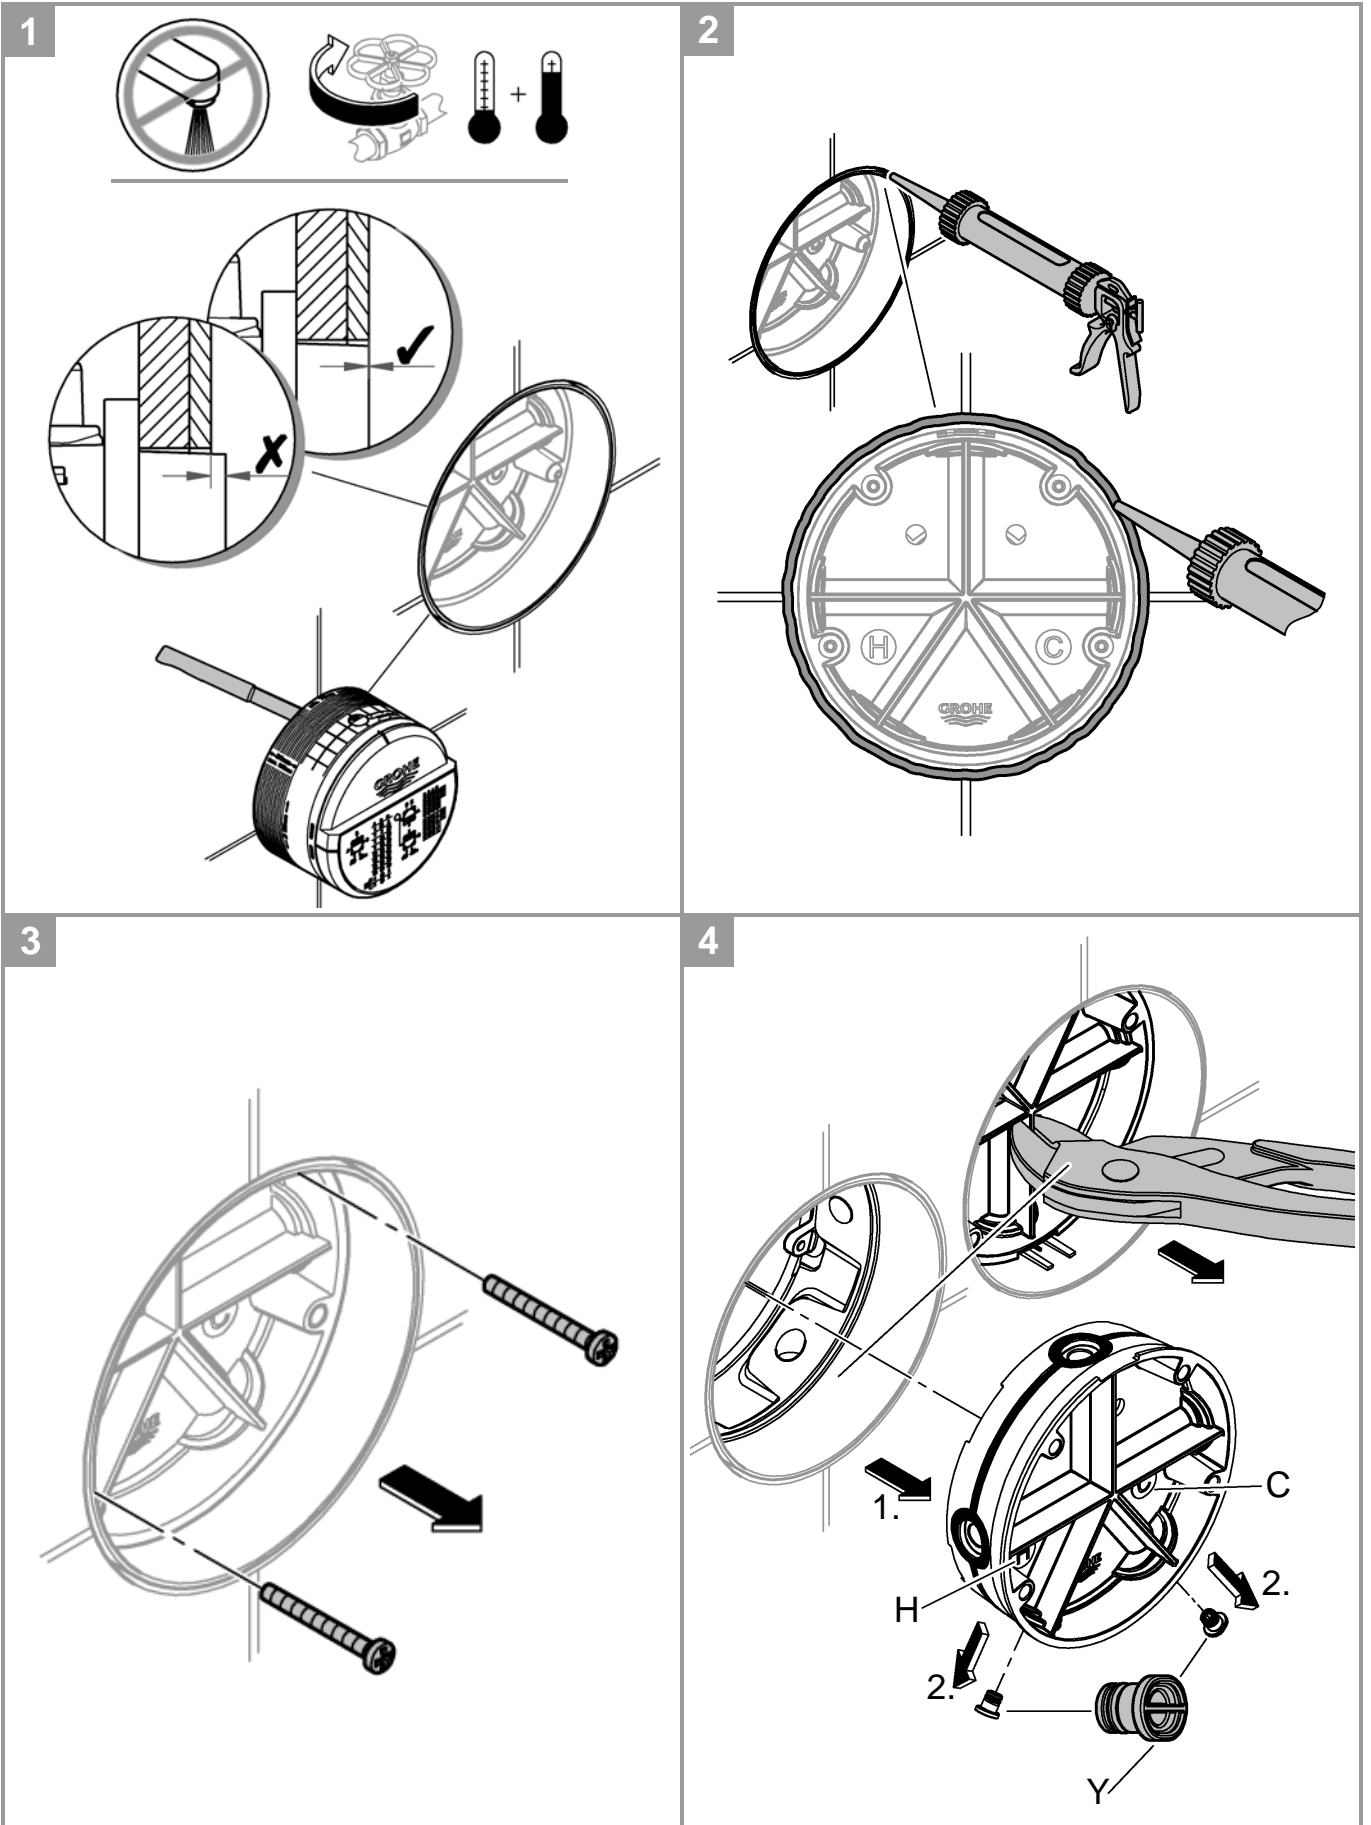

Installation Instructions