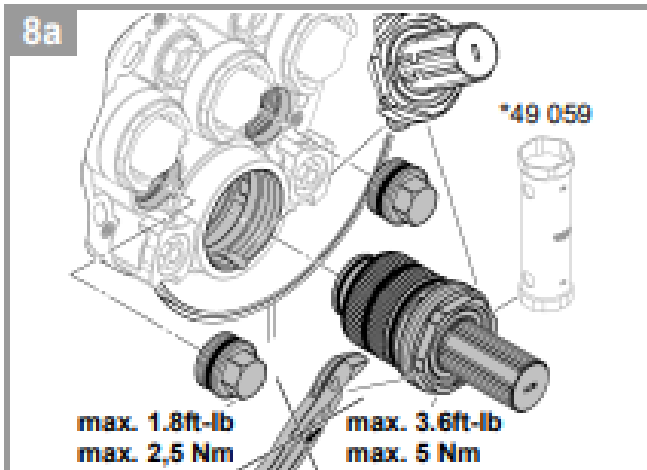

Servicing Instructions