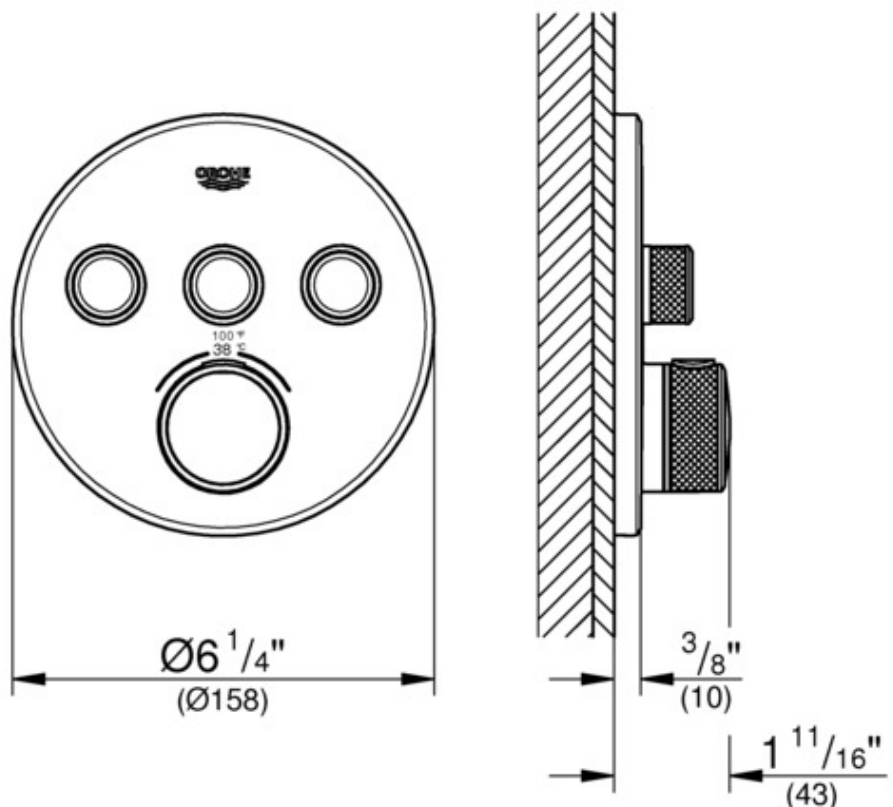

GROTHERM SMARTCONTROL
3 BUTTON CONTROL THERMOSTATIC MIXING VALVE
MODEL #29138A00

Pure Freude
an Wasser

Product Specifications

Product description

Grotherm SmartControl
Thermostat for concealed installation with 3 valves
Requires Rough-in-set for final installation GROHE Rapido SmartBox 35 602 000
Metal wall escutcheon with GROHE QuickFix (covered escutcheon and shaft sealing, covered fixing), retroactively 6° adjustable
GROHE StarLight PVD Hard Graphite
GROHE SmartControl push for ON-OFF, turn for volume adjustment from EcoJoy to Full Flow, exchangeable symbols
GROHE TurboStat compact cartridge with wax thermostatic element
GROHE SafeStop safety button at 38°C
GROHE SafeStop Plus maximum temperature limiter at 43° C
Built-in non return valves and dirt strainers
Multiple outlets can be run simultaneously
Without roughing-in-set

Flow performance:
outlet A = 23 l/min
outlet B = 27 l/min
outlet C = 23 l/min