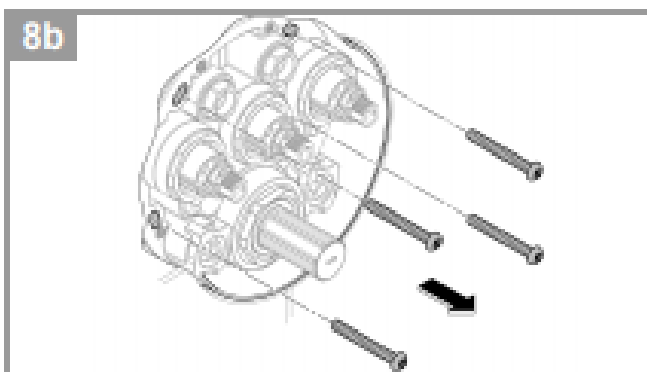

Servicing Instructions