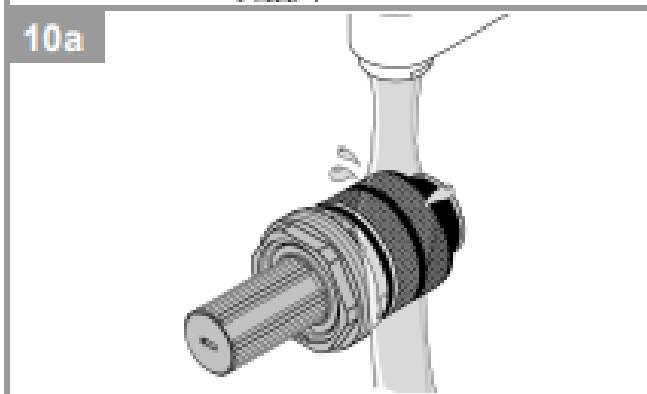

Servicing Instructions