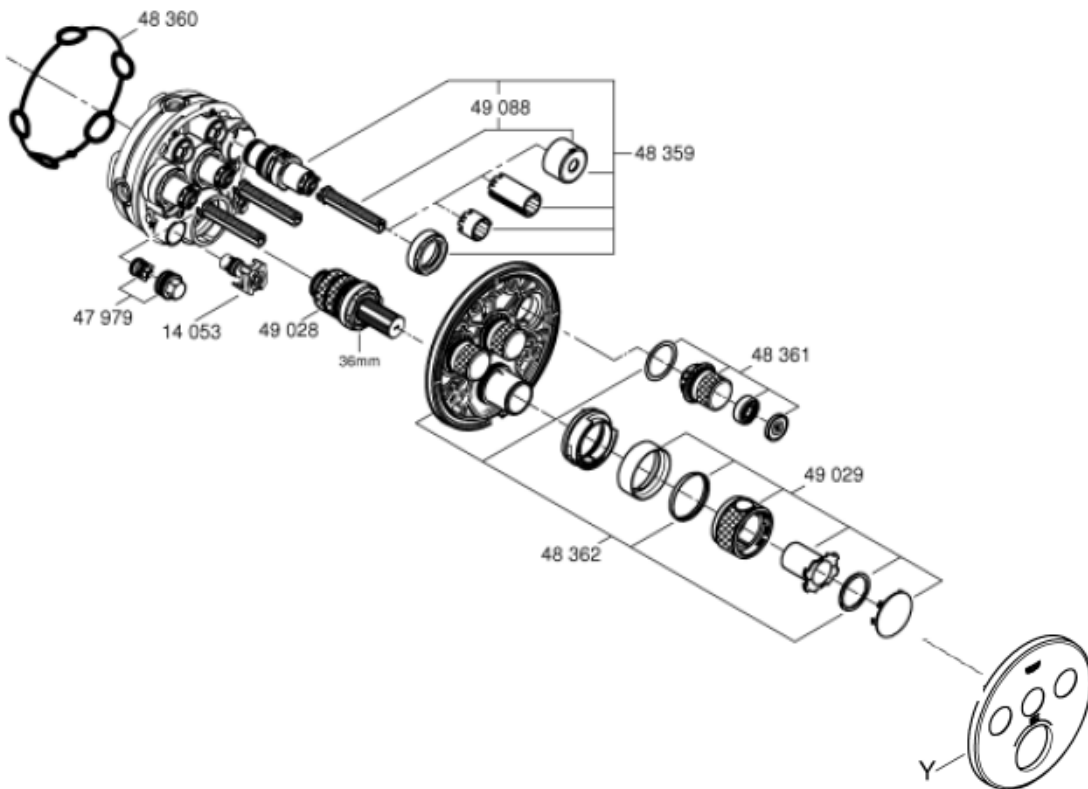

GROTHERM SMARTCONTROL
3 BUTTON CONTROL THERMOSTATIC MIXING VALVE
MODEL #29138A00

Pure Freude
an Wasser