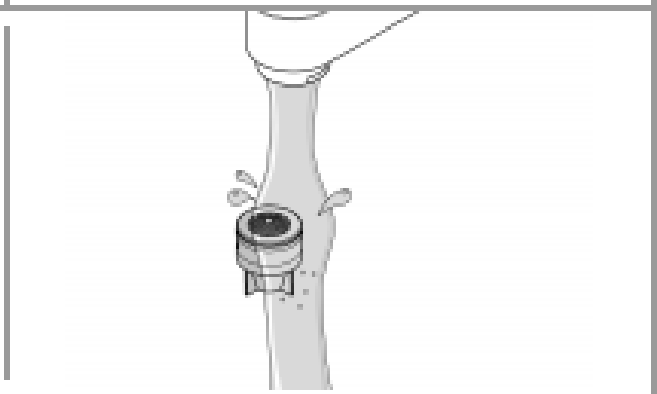

Servicing Instructions