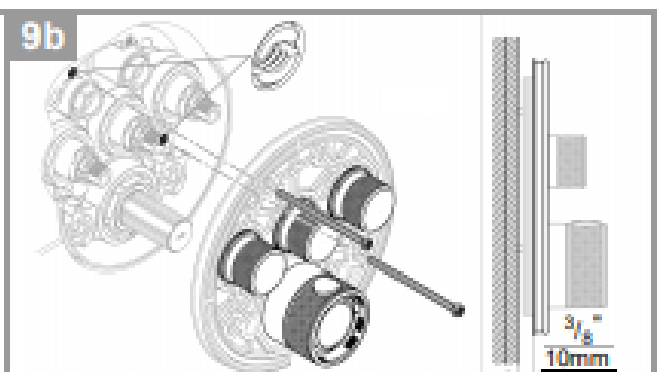

Servicing Instructions