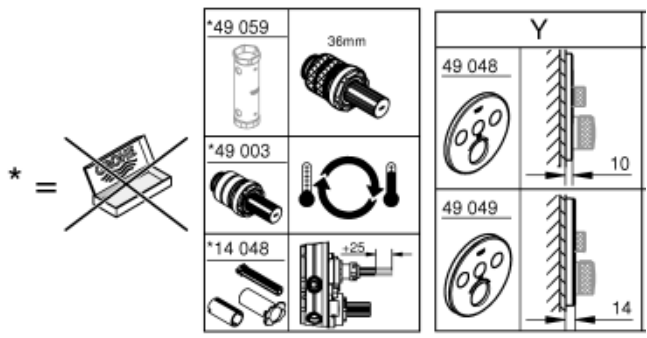

GROTHERM SMARTCONTROL
3 BUTTON CONTROL THERMOSTATIC MIXING VALVE
MODEL #29138A00

Pure Freude
an Wasser