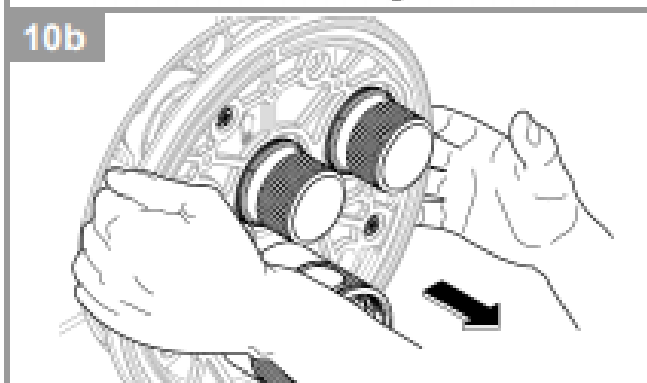

Servicing Instructions