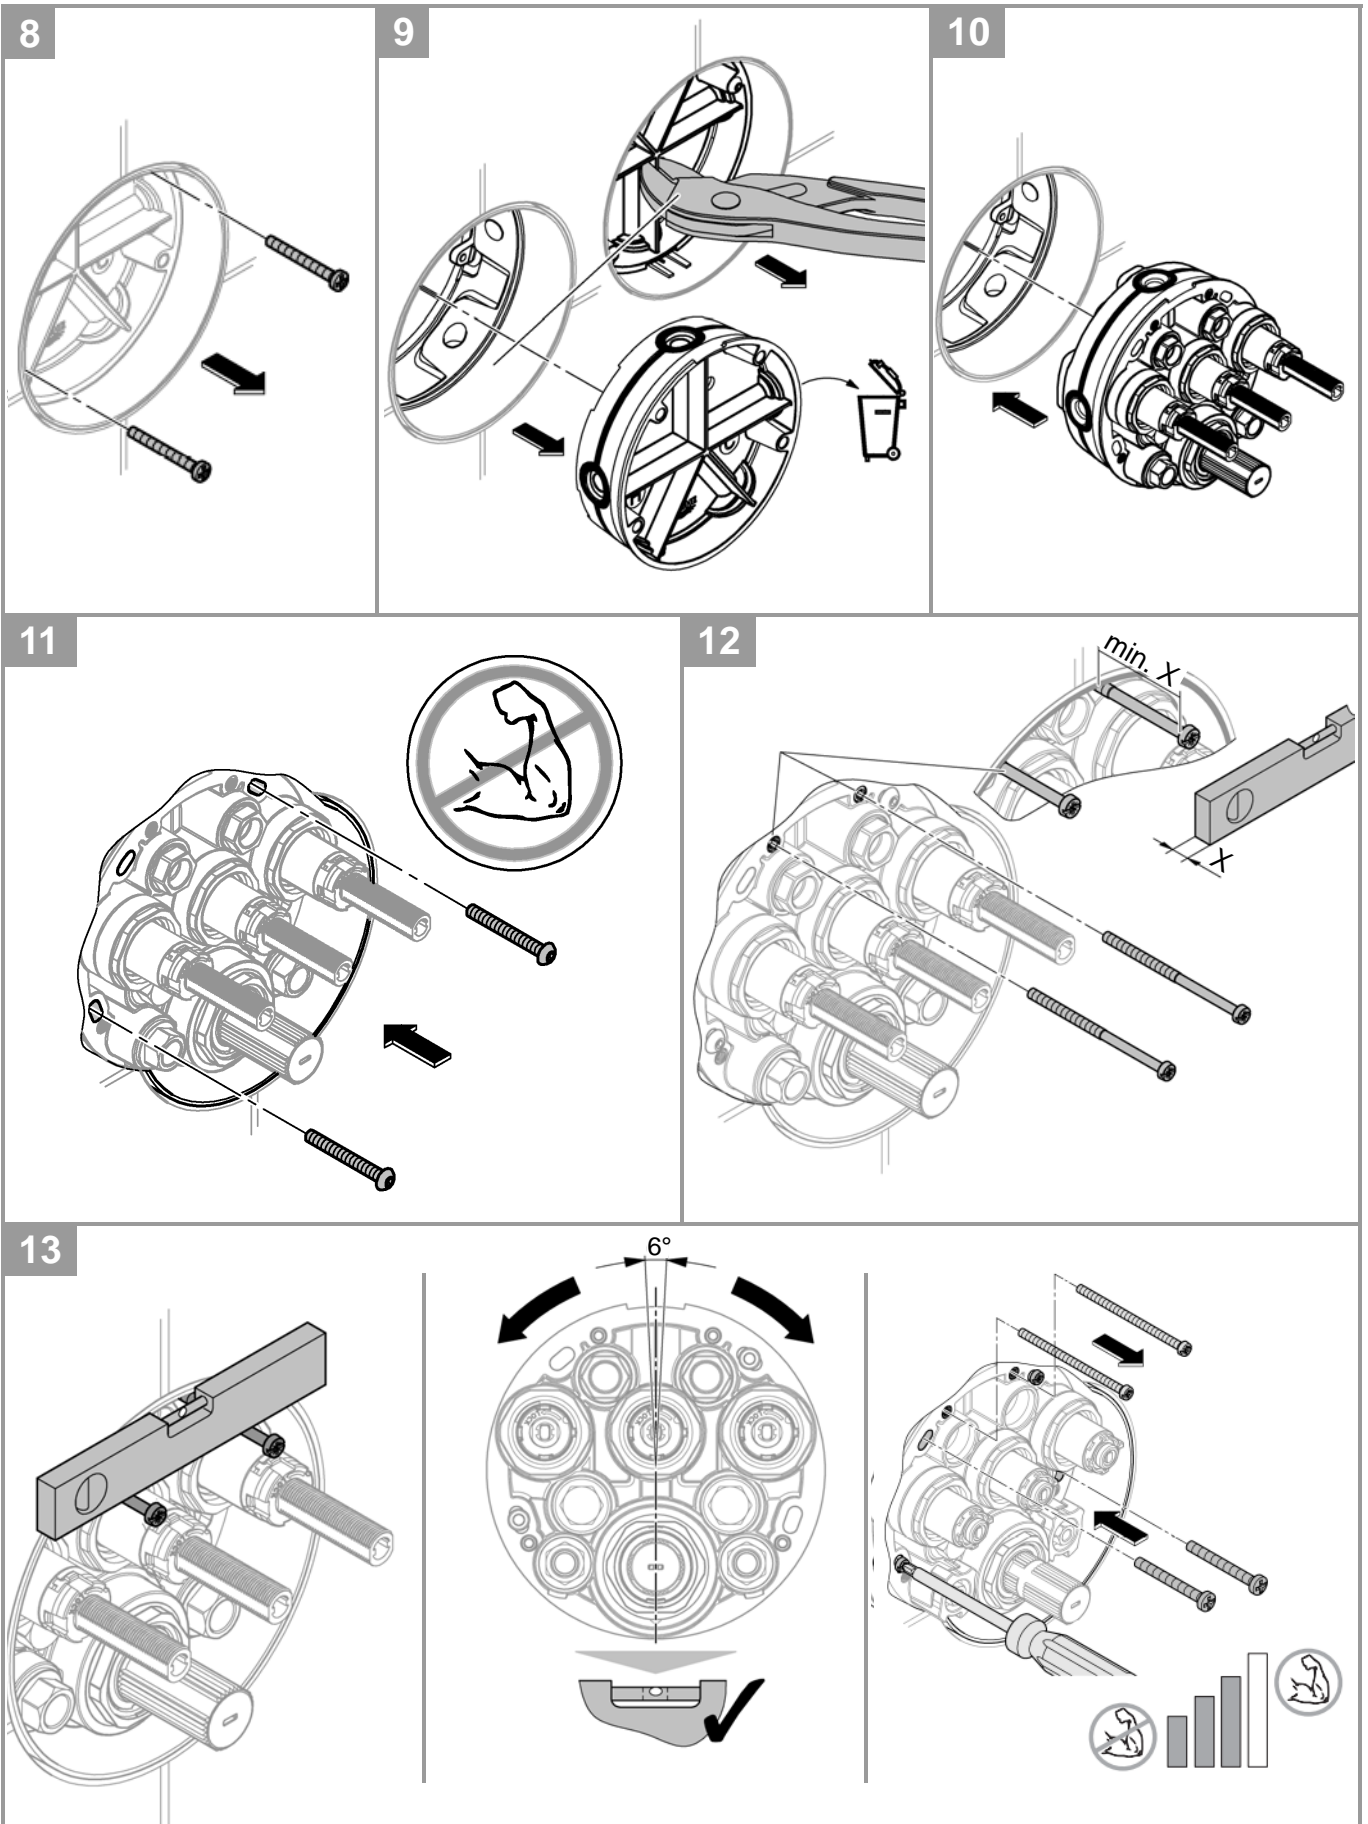

Installation Instructions