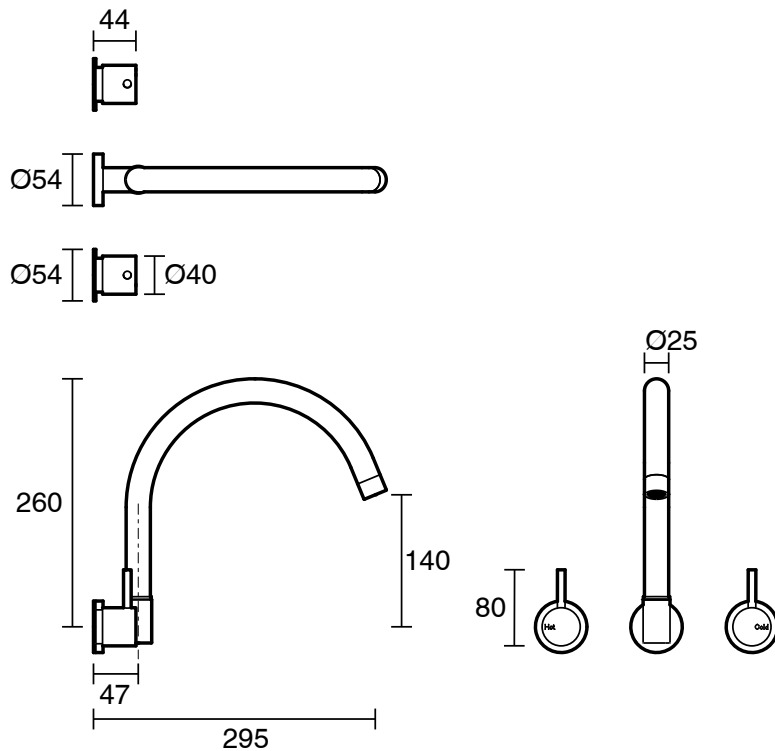

SUSSEX

Sussex Scala Wall Spa Set Curved Chrome

2261420

| SPECIFICATIONS | |
|---|-----------------------------|
| Recommended Use | Residential;Commercial |
| Colour Finish | Polished Chrome |
| Primary Material | DR Brass |
| Recommended Pressure Range | 150 - 500 kPa as per AS3500 |
| Max Continuous Working Temperature (deg C) | 65 |
| Min Continuous Working Temperature (deg C) | 1 |
| WARRANTY | |
| Residential Use (Years) | 40 |
| Commercial Use (Years) | 10 |
| <i>Please refer to Sussex Warranty page for full Terms and Conditions</i> | |

Disclaimer: Products in this specification manual must by regulation be installed by licensed and registered trade people. The manufacturer/distributor reserves the right to vary specifications or delete models from their range without prior notification. Dimensions are nominal measurements only. Dimensions and set-outs listed are correct at time of publication however the manufacturer/distributor takes no responsibility for printing errors.