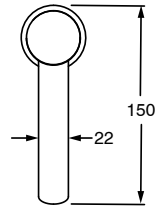

Milli Pure Extended Basin Mixer Tap with Linear Textured Handle PVD Matte Black (6 Star)

9511300

SPECIFICATIONS	
Recommended Use	Domestic;Hotel;Commercial
Colour Finish	Matte Black
Primary Material	DR Brass
Recommended Pressure Range	150 - 500 kPa as per AS3500
Max Continuous Working Temperature (deg C)	65
Min Continuous Working Temperature (deg C)	5
Hot Water Unit Suitability	Storage Tank;Continuous Flow
WARRANTY	
Warranty - Domestic Use (Years)	15
Spare Parts & Labour (Years)	1
<i>Please refer to Warranty Page for full Terms and Conditions</i>	

Disclaimer: Products in this specification manual must by regulation be installed by licensed and registered trade people. The manufacturer/distributor reserves the right to vary specifications or delete models from their range without prior notification. Dimensions are nominal measurements only. Dimensions and set-outs listed are correct at time of publication however the manufacturer/distributor takes no responsibility for printing errors.