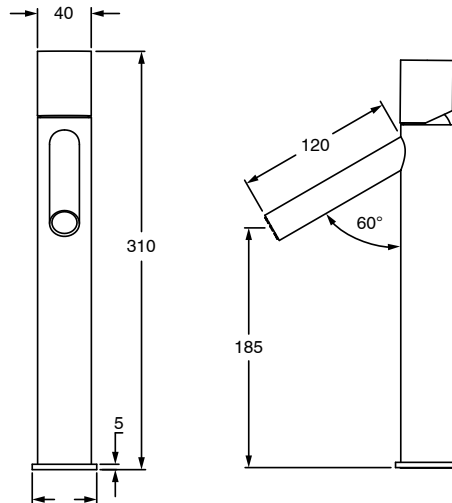

Milli Pure Extended Basin Mixer Tap with Linear Textured Handle PVD Matte Black (6 Star)

9511300

SPECIFICATIONS	
Recommended Use	Domestic;Hotel;Commercial
Colour Finish	Matte Black
Primary Material	DR Brass
Recommended Pressure Range	150 - 500 kPa as per AS3500
Max Continuous Working Temperature (deg C)	65
Min Continuous Working Temperature (deg C)	5
Hot Water Unit Suitability	Storage Tank;Continuous Flow
WARRANTY	
Warranty - Domestic Use (Years)	15
Spare Parts & Labour (Years)	1
<i>Please refer to Warranty Page for full Terms and Conditions</i>	

Disclaimer: Products in this specification manual must by regulation be installed by licensed and registered trade people. The manufacturer/distributor reserves the right to vary specifications or delete models from their range without prior notification. Dimensions are nominal measurements only. Dimensions and set-outs listed are correct at time of publication however the manufacturer/distributor takes no responsibility for printing errors.