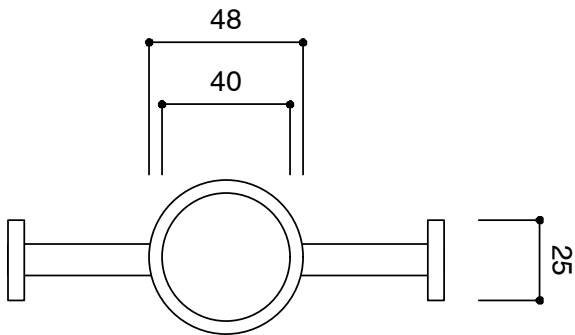

Milli Mood Edit Vertical Heated Towel Rail Robe Hook PVD Brushed Gold

2020373

SPECIFICATIONS

Recommended Use	Domestic, Hotel & Commercial
Colour	Brushed Gold
Material	Copper Tube

WARRANTY

Warranty - Domestic Use	10 Years
Spare Parts & Labour	12 Months

Please refer to Warranty Page for full Terms and Conditions

TUBE HOOK TOP

TUBE HOOK FRONT

Dimensions are nominal measurements only.

CLEANING RECOMMENDATIONS:

We recommend the use of soapy water or approved cleaners. This product should not be cleaned with abrasive materials. Damage caused by any improper treatment is not covered by the product warranty. Refer to Warranty Conditions