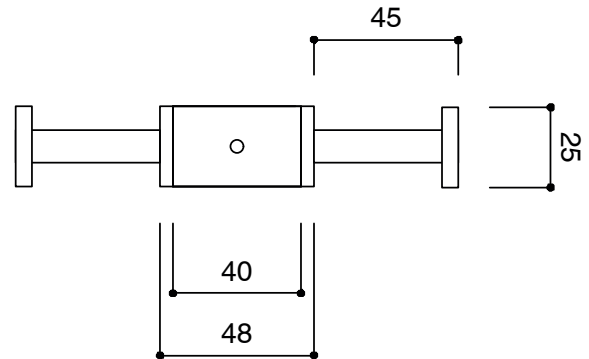

Milli Mood Edit Vertical Heated Towel Rail Robe Hook PVD Brushed Gold

2020373

SPECIFICATIONS

Recommended Use	Domestic, Hotel & Commercial
Colour	Brushed Gold
Material	Copper Tube

WARRANTY

Warranty - Domestic Use	10 Years
Spare Parts & Labour	12 Months

Please refer to Warranty Page for full Terms and Conditions

TUBE HOOK TOP

TUBE HOOK FRONT

Dimensions are nominal measurements only.

CLEANING RECOMMENDATIONS:

We recommend the use of soapy water or approved cleaners. This product should not be cleaned with abrasive materials. Damage caused by any improper treatment is not covered by the product warranty. Refer to Warranty Conditions