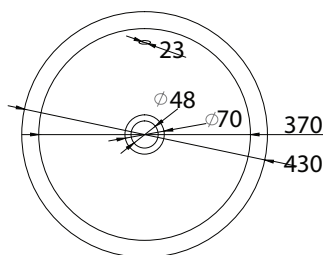

KADO

Kado Lux Round Semi Inset Basin 0 Taphole 430mm White

SPECIFICATIONS

Recommended Use	Domestic, Hotel & Commercial
Material	Vitreous China
Colour	White
Bowl Capacity	3.3 Litres
Weight	8 kg
Fixing	Waterproof Sealant (not supplied)
Taphole Configuration	0 Taphole
Overflow Configuration	Overflow
Waste Size	32x40mm
Plug & Waste	Sold Separately
Tapware	Sold Separately

WARRANTY

Warranty - Domestic Use	10 Years
Spare Parts & Labour	12 Months

Please refer to Warranty Page for full Terms and Conditions

Dimensions are nominal measurements only.

Disclaimer: Products in this specification manual must by regulation be installed by licensed and registered trade people. The manufacturer/distributor reserves the right to vary specifications or delete models from their range without prior notification. Dimensions are nominal measurements only. Dimensions and set-outs listed are correct at time of publication however the manufacturer/distributor takes no responsibility for printing errors.

Published 12/07/2019

To see the complete Kado range go to www.reece.com.au/bathrooms