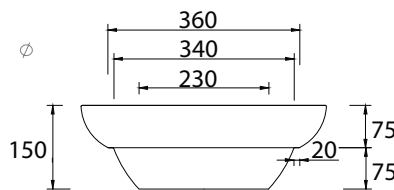

KADO

Kado Lux Round Semi Inset Basin 0 Taphole 430mm White

SPECIFICATIONS

Recommended Use	Domestic, Hotel & Commercial
Material	Vitreous China
Colour	White
Bowl Capacity	3.3 Litres
Weight	8 kg
Fixing	Waterproof Sealant (not supplied)
Taphole Configuration	0 Taphole
Overflow Configuration	Overflow
Waste Size	32x40mm
Plug & Waste	Sold Separately
Tapware	Sold Separately

WARRANTY

Warranty - Domestic Use	10 Years
Spare Parts & Labour	12 Months

Please refer to Warranty Page for full Terms and Conditions

Dimensions are nominal measurements only.

Disclaimer: Products in this specification manual must by regulation be installed by licensed and registered trade people. The manufacturer/distributor reserves the right to vary specifications or delete models from their range without prior notification. Dimensions are nominal measurements only. Dimensions and set-outs listed are correct at time of publication however the manufacturer/distributor takes no responsibility for printing errors.

Published 12/07/2019

To see the complete Kado range go to www.reece.com.au/bathrooms