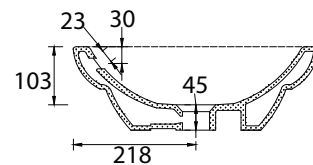

KADO

Kado Lux Round Semi Inset Basin 0 Taphole 430mm White

SPECIFICATIONS

Recommended Use	Domestic, Hotel & Commercial
Material	Vitreous China
Colour	White
Bowl Capacity	3.3 Litres
Weight	8 kg
Fixing	Waterproof Sealant (not supplied)
Taphole Configuration	0 Taphole
Overflow Configuration	Overflow
Waste Size	32x40mm
Plug & Waste	Sold Separately
Tapware	Sold Separately

WARRANTY

Warranty - Domestic Use	10 Years
Spare Parts & Labour	12 Months

Please refer to Warranty Page for full Terms and Conditions

Dimensions are nominal measurements only.

Disclaimer: Products in this specification manual must by regulation be installed by licensed and registered trade people. The manufacturer/distributor reserves the right to vary specifications or delete models from their range without prior notification. Dimensions are nominal measurements only. Dimensions and set-outs listed are correct at time of publication however the manufacturer/distributor takes no responsibility for printing errors.

Published 12/07/2019

To see the complete Kado range go to www.reece.com.au/bathrooms