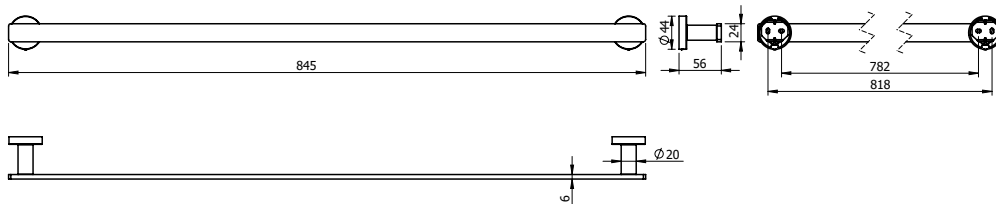

Milli Marle Edit Single Towel Rail 800mm Brushed Gunmetal

9510642

SPECIFICATIONS

Recommended Use	Domestic, Hotel & Commercial
Colour	Brushed Gunmetal
Material	Aluminium

WARRANTY

Replacement Only - Domestic Use 15 Years

Please refer to Warranty Page for full Terms and Conditions

Dimensions are nominal measurements only.

CLEANING RECOMMENDATIONS:

We recommend the use of soapy water or approved cleaners. This product should not be cleaned with abrasive materials. Damage caused by any improper treatment is not covered by the product warranty. Refer to Warranty Conditions

Disclaimer: Products in this specification manual must by regulation be installed by licensed and registered trade people. The manufacturer/distributor reserves the right to vary specifications or delete models from their range without prior notification. Dimensions are nominal measurements only. Dimensions and set-outs listed are correct at time of publication however the manufacturer/distributor takes no responsibility for printing errors.

Published 25/03/2022

To see the complete Milli range go to
www.reece.com.au