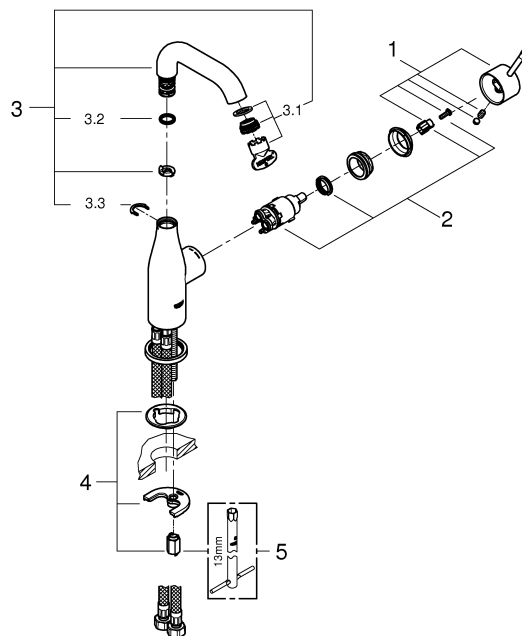

ESSENCE
GOOSENECK BASIN MIXER
MODEL #23488001

Pure Freude
an Wasser

Spare Parts

Pos.-nr.	Product Description	Order-nr.	Units per package
1	Lever	46919000	1
2	Cartridge	46580000	1
3	Tubular spout	13373000	1
4	Shank fastening assembly	46645000	
5	Mounting wrench - optional extra	19017000	1