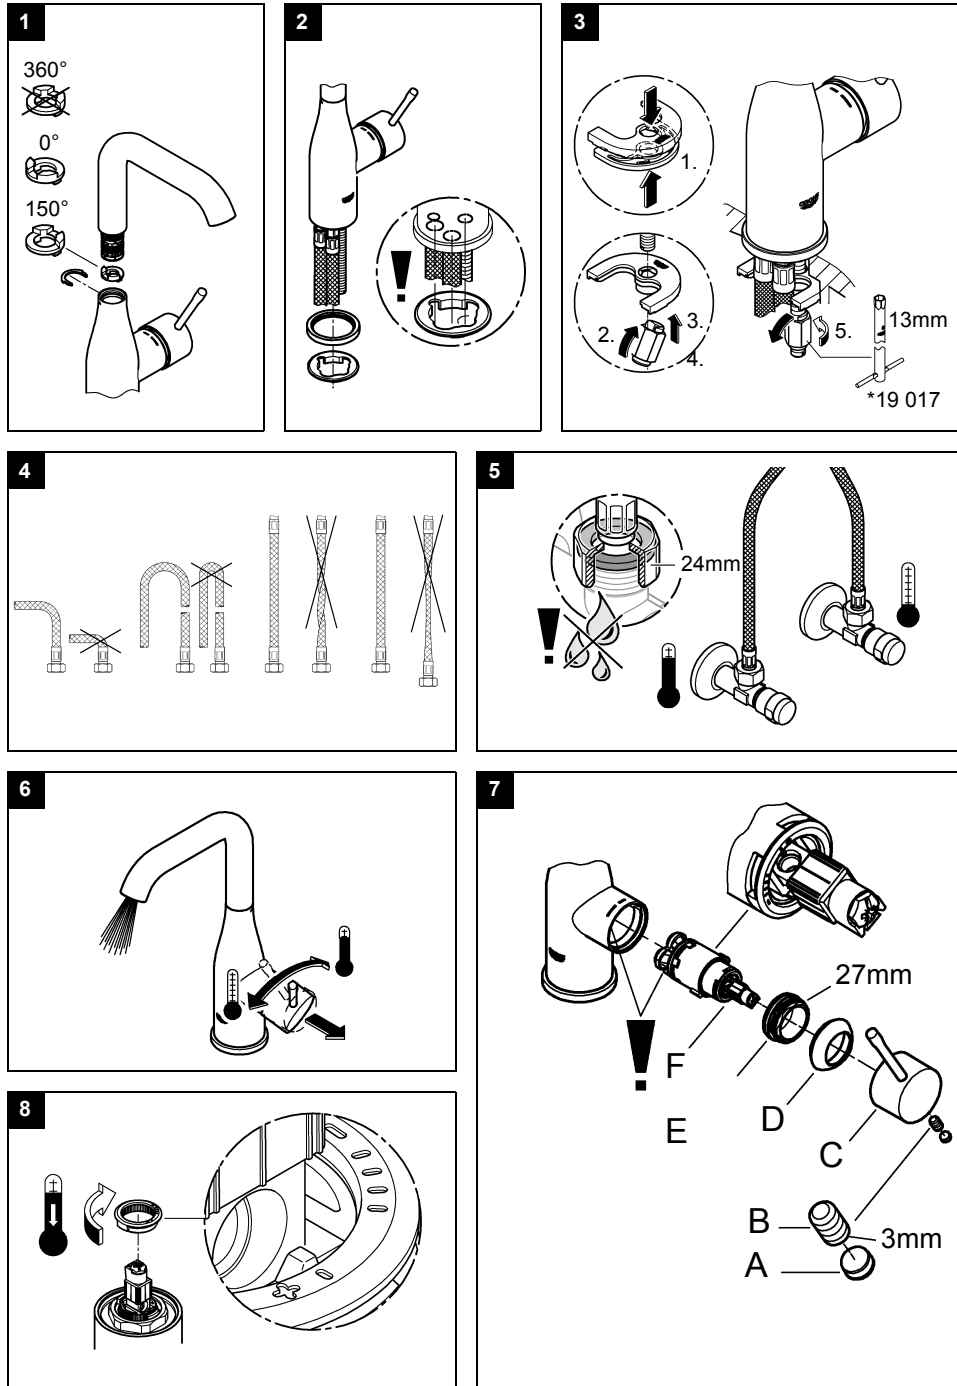

GROHE StarLight® chrome finish

GROHE QuickFix® Plus Installation System Swivel
Spout with Mousseur (Aerator) and stop limiter

Smooth body
Flexible Connection Hoses
DR-brass

Lead Free

AS/NZS 3718
WMKA00022

Installation instructions

Installation Instructions

Flush piping system prior and after installation of fitting thoroughly.

Installation and connection-Refer to the dimensional drawing above.

This product must be installed in conformance with local codes e.g. AS/NZS 3500 series of standard!

ESSENCE
GOOSENECK BASIN MIXER
MODEL #23488001

Pure Freude
an Wasser

Spare Parts

Pos.-nr.	Product Description	Order-nr.	Units per package
1	Lever	46919000	1
2	Cartridge	46580000	1
3	Tubular spout	13373000	1
4	Shank fastening assembly	46645000	
5	Mounting wrench - optional extra	19017000	1