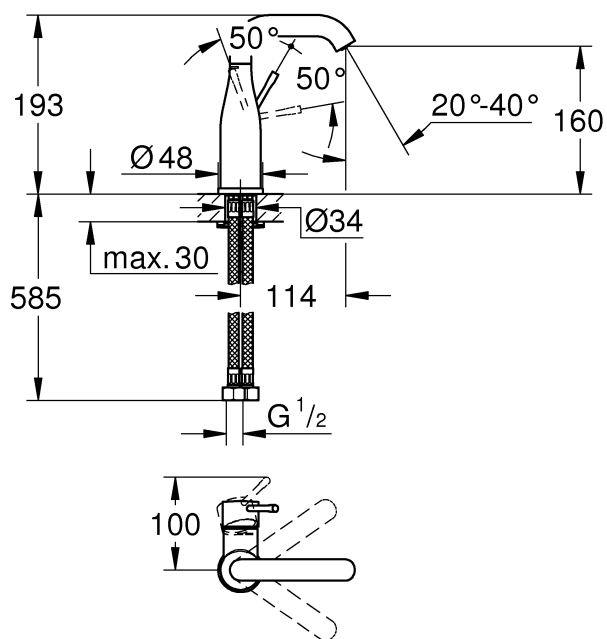

Lead Free

AS/NZS 3718
WMKA00022