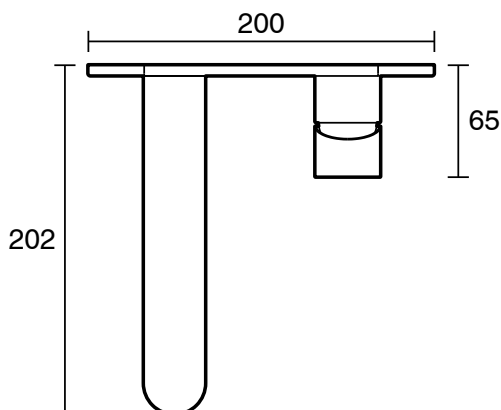

mizu

Mizu Soothe MK2 Wall Basin/Bath Mixer Set Kit Brushed Gunmetal (6 Star)

9512393

SPECIFICATIONS

Recommended Use	Domestic;Commercial;Hotel
Colour Finish	Brushed Gunmetal
Primary Material	Lead Free Brass
WARRANTY	
Warranty - Domestic Use (Years)	10
Spare Parts & Labour (Years)	1
<i>Please refer to Warranty Page for full Terms and Conditions</i>	