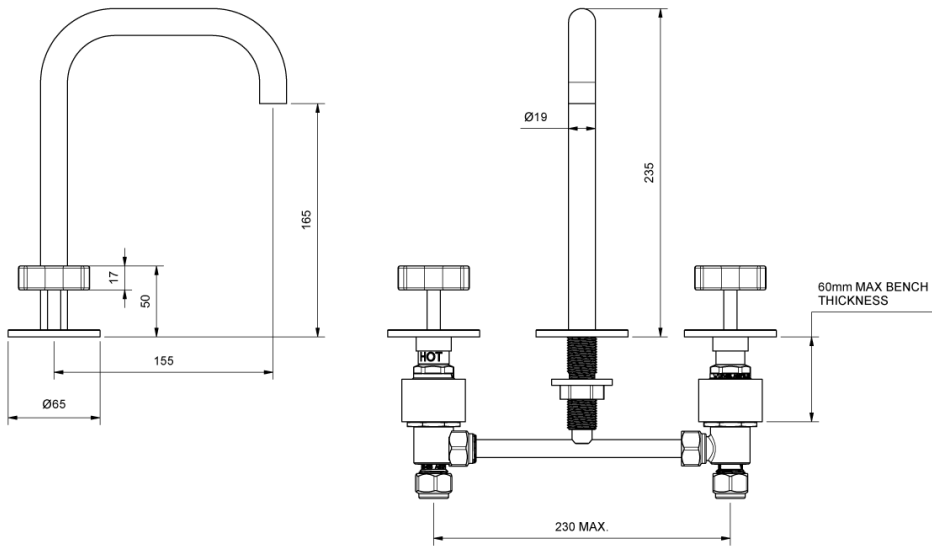

Milli Exo Basin Set Brushed Nickel (6 Star)

2299086

SPECIFICATIONS

Recommended Use	Domestic, Hotel & Commercial
Colour	Brushed Nickel
Finish	Brushed
Body Material	Electroplated Brass
Recommended Pressure Range	150 - 500 kPa
Maximum Continuous Working Temperature	80 deg C
Suitable for Storage Tank Hot Water	Yes
Suitable for Continuous Flow Hot Water	Yes
Suitable for Gravity Feed Hot Water	No

WARRANTY

Warranty - Domestic Use	15 Years
Spare Parts & Labour	5 Years

Please refer to Warranty Page for full Terms and Conditions

Dimensions are nominal measurements only.

CLEANING RECOMMENDATIONS:

We recommend the use of soapy water or approved cleaners. This product should not be cleaned with abrasive materials. Damage caused by any improper treatment is not covered by the product warranty. Refer to Warranty Conditions

Disclaimer: Products in this specification manual must by regulation be installed by licensed and registered trade people. The manufacturer/distributor reserves the right to vary specifications or delete models from their range without prior notification. Dimensions are nominal measurements only. Dimensions and set-outs listed are correct at time of publication however the manufacturer/distributor takes no responsibility for printing errors.

Published 30/09/2022

To see the complete Milli range go to www.reece.com.au