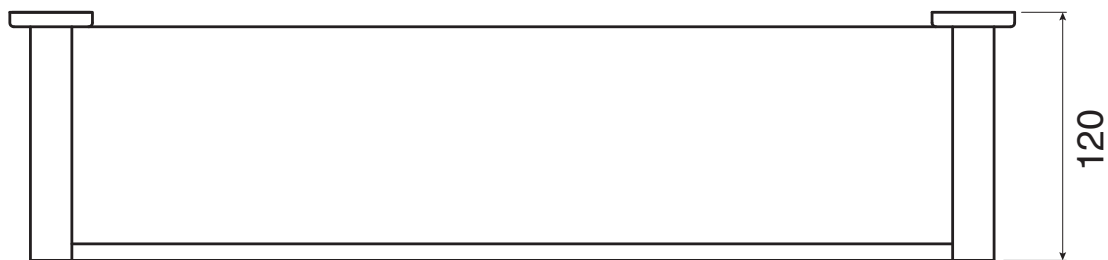

mizu

Mizu Drift Glass Shelf Brushed Gunmetal

2217442

SPECIFICATIONS

Recommended Use	Domestic, Hotel & Commercial
Colour	Brushed Gunmetal
Material	Toughened Safety Glass

WARRANTY

Replacement Only - Domestic Use 10 Years

Please refer to Warranty Page for full Terms and Conditions

Dimensions are nominal measurements only.

CLEANING RECOMMENDATIONS:

We recommend the use of soapy water or approved cleaners. This product should not be cleaned with abrasive materials. Damage caused by any improper treatment is not covered by the product warranty. Refer to Warranty Conditions

Disclaimer: Products in this specification manual must by regulation be installed by licensed and registered trade people. The manufacturer/distributor reserves the right to vary specifications or delete models from their range without prior notification. Dimensions are nominal measurements only. Dimensions and set-outs listed are correct at time of publication however the manufacturer/distributor takes no responsibility for printing errors.

Published 24/02/2023

To see the complete Mizu range go to
www.reece.com.au