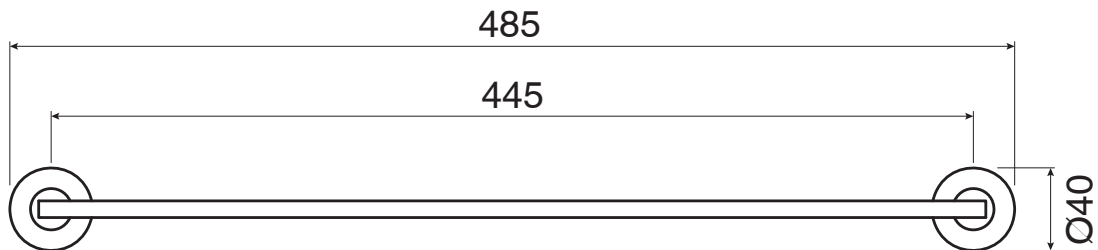

mizu

Mizu Drift Glass Shelf Brushed Gunmetal

2217442

SPECIFICATIONS

Recommended Use	Domestic, Hotel & Commercial
Colour	Brushed Gunmetal
Material	Toughened Safety Glass

WARRANTY

Replacement Only - Domestic Use 10 Years

Please refer to Warranty Page for full Terms and Conditions

Dimensions are nominal measurements only.

CLEANING RECOMMENDATIONS:

We recommend the use of soapy water or approved cleaners. This product should not be cleaned with abrasive materials. Damage caused by any improper treatment is not covered by the product warranty. Refer to Warranty Conditions

Disclaimer: Products in this specification manual must by regulation be installed by licensed and registered trade people. The manufacturer/distributor reserves the right to vary specifications or delete models from their range without prior notification. Dimensions are nominal measurements only. Dimensions and set-outs listed are correct at time of publication however the manufacturer/distributor takes no responsibility for printing errors.

Published 24/02/2023

To see the complete Mizu range go to
www.reece.com.au