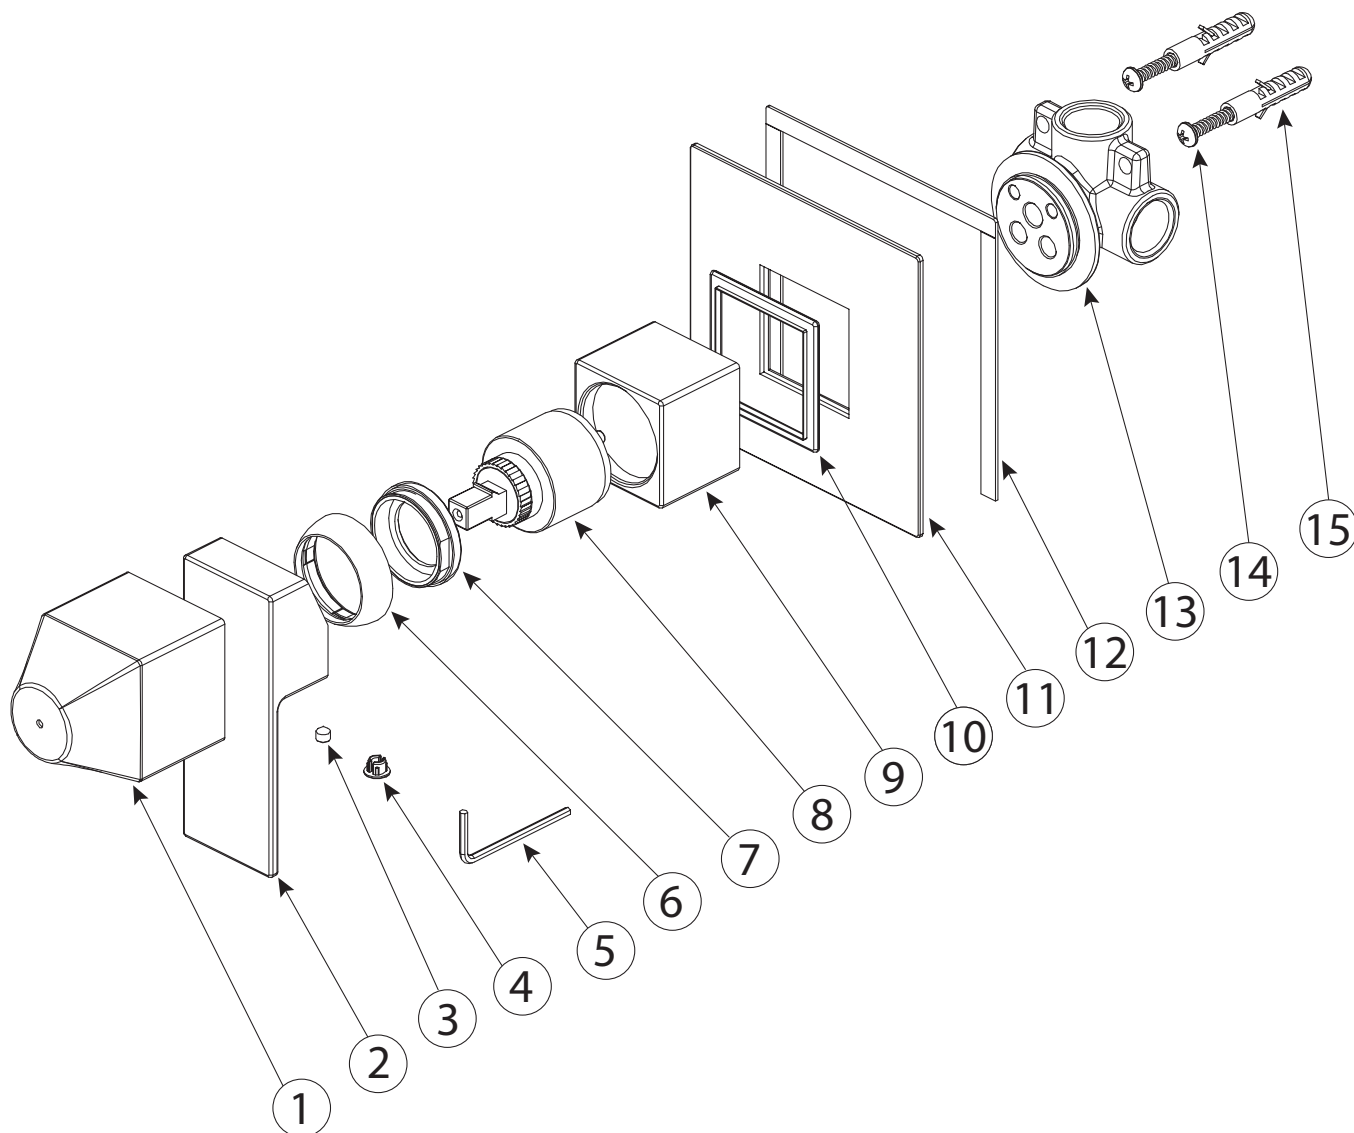

m i z u

Mizu Bloc MK2 Shower Mixer Matte Black

Number	Part	Number	Part
1	Protective Tile Cover	9	Cartridge Sleeve
2-4	Handle Complete	10	Seal
5	Allen Key	11	Cover Plate
6	Cartridge Dome	12	Foam Seal
7	Cartridge Locknut	13	Mixer Body
8	Cartridge	14	Self Tapping Screw
		15	Nylon Anchor