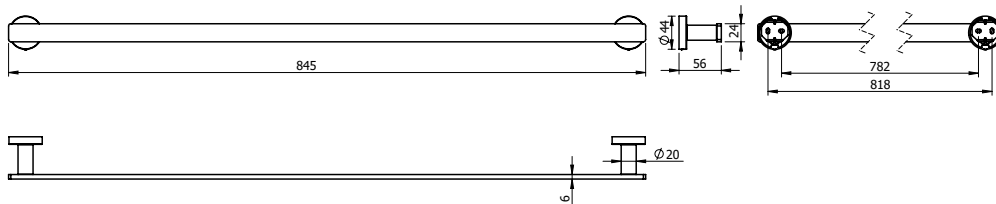

Milli Marle Edit Single Towel Rail 800mm Chrome

9511275

SPECIFICATIONS

Recommended Use	Domestic, Hotel & Commercial
Colour	Chrome
Material	Aluminium

WARRANTY

Replacement Only - Domestic Use 15 Years

Please refer to Warranty Page for full Terms and Conditions

Dimensions are nominal measurements only.

CLEANING RECOMMENDATIONS:

We recommend the use of soapy water or approved cleaners. This product should not be cleaned with abrasive materials. Damage caused by any improper treatment is not covered by the product warranty. Refer to Warranty Conditions

Disclaimer: Products in this specification manual must by regulation be installed by licensed and registered trade people. The manufacturer/distributor reserves the right to vary specifications or delete models from their range without prior notification. Dimensions are nominal measurements only. Dimensions and set-outs listed are correct at time of publication however the manufacturer/distributor takes no responsibility for printing errors.

Published 25/03/2022

To see the complete Milli range go to
www.reece.com.au