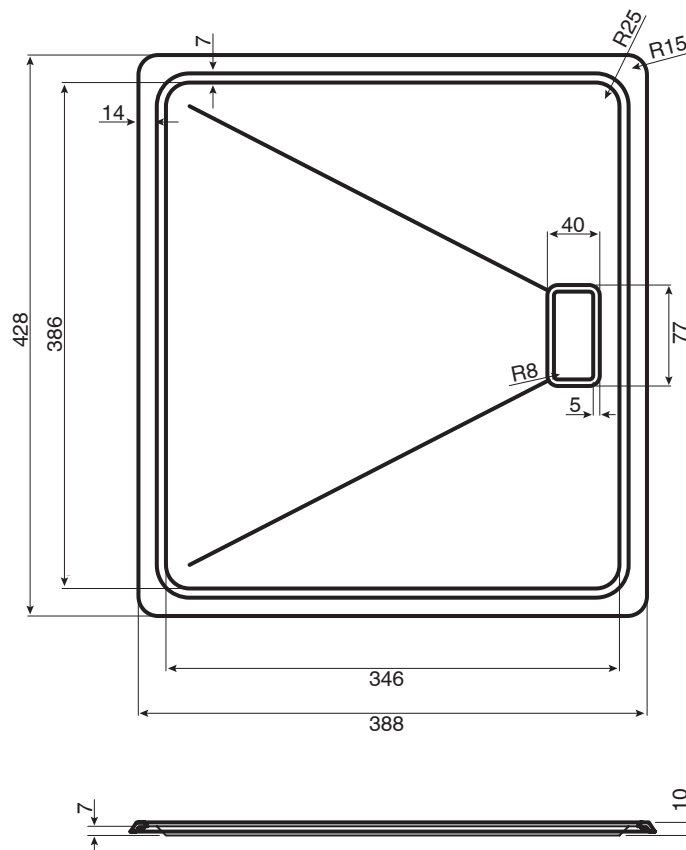

AFA Exact Drain Tray 428 x 388mm Stainless Steel

SPECIFICATIONS

Recommended Use	Domestic, Hotel & Commercial
Material	304 Grade Stainless Steel

WARRANTY

Warranty - Domestic Use	12 Months
Replacement Warranty	12 Months

Please refer to Warranty Page for full Terms and Conditions

Dimensions are nominal measurements only.

Disclaimer: Products in this specification manual must by regulation be installed by licensed and registered trade people. The manufacturer/distributor reserves the right to vary specifications or delete models from their range without prior notification. Dimensions are nominal measurements only. Dimensions and set-outs listed are correct at time of publication however the manufacturer/distributor takes no responsibility for printing errors.