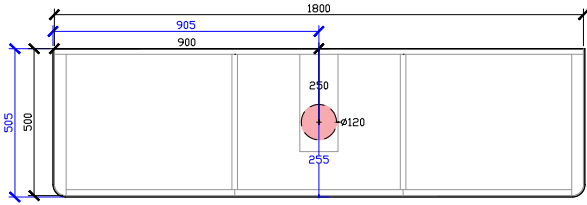

ISSY

Cloud I Vanity with Legs

STANDARD - RECOMMENDED FOR COUNTER BASINS
120DIA CORIAN CUTOUT

*CORIAN TOP EXTENDS 5MM ON LEFT,
RIGHT AND FRONT FOR BULLNOSE
EDGE DETAIL

1800W: CENTRAL & DOUBLE BASIN | OFFSET LEFT & RIGHT