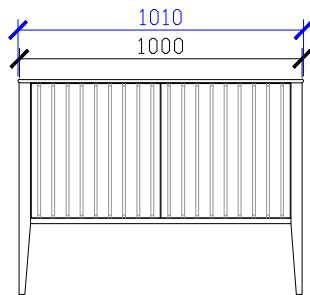

### STANDARD SIZES

600mm

\*\*DOOR WITH INTERNAL FIXED SHELF  
\*\*NOT SUITABLE FOR WALL TO WALL

1000mm

INTERNAL VIEW for all sizes

SIDE VIEW for all sizes

1200mm