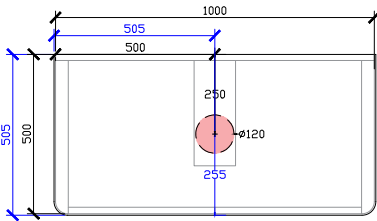

1000W: CENTRAL | OFFSET LEFT & RIGHT