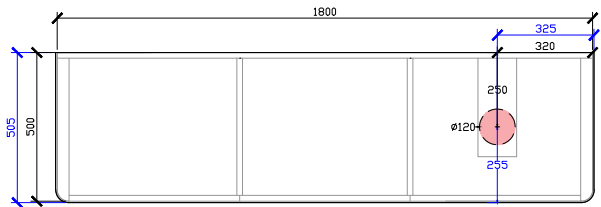

ISSY

Cloud I Vanity with Legs

STANDARD - RECOMMENDED FOR COUNTER BASINS
120DIA CORIAN CUTOUT

*CORIAN TOP EXTENDS 5MM ON LEFT,
RIGHT AND FRONT FOR BULLNOSE
EDGE DETAIL

1800W: CENTRAL & DOUBLE BASIN | OFFSET LEFT & RIGHT