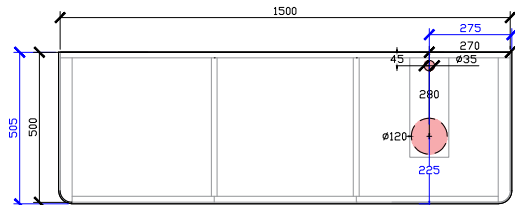

1500W: CENTRAL & DOUBLE BASIN | OFFSET LEFT & RIGHT