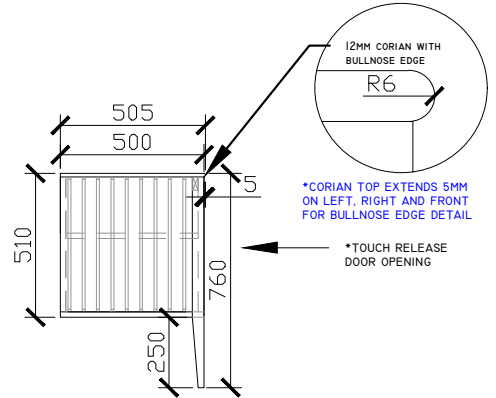

### STANDARD SIZES

600mm

\*\*DOOR WITH INTERNAL FIXED SHELF  
\*\*NOT SUITABLE FOR WALL TO WALL

1000mm

INTERNAL VIEW for all sizes

SIDE VIEW for all sizes

1200mm