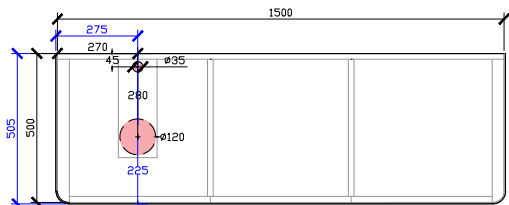

1500W: CENTRAL & DOUBLE BASIN | OFFSET LEFT & RIGHT