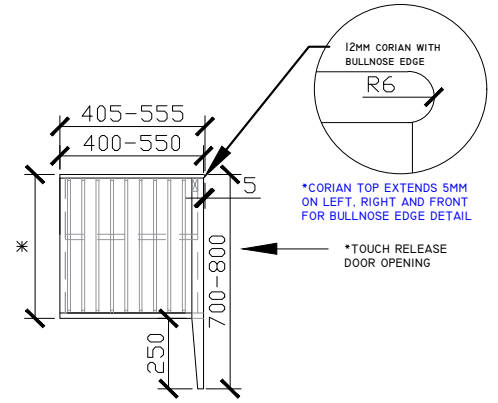

ISSY

Cloud I Vanity with Legs

CUSTOM SIZES

601-800mm