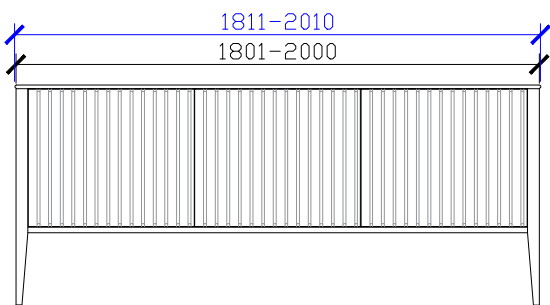

## Cloud I Vanity with Legs

CUSTOM DEPTH

1201-1500mm

1501-1800mm

1801-2000mm