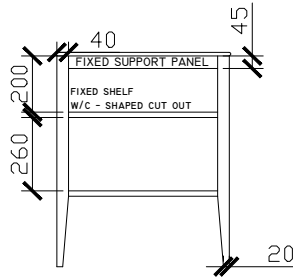

**Disclaimer:** Products in this specification manual must by regulation be installed by licensed and registered trade people. The manufacturer/distributor reserves the right to vary specifications or delete models from their range without prior notification. Dimensions are nominal measurements only. Dimensions and set-outs listed are correct at time of publication however the manufacturer/distributor takes no responsibility for printing errors.

### STANDARD SIZES

600mm

\*\*DOOR WITH INTERNAL FIXED SHELF  
\*\*NOT SUITABLE FOR WALL TO WALL

1000mm

INTERNAL VIEW for all sizes

SIDE VIEW for all sizes

1200mm