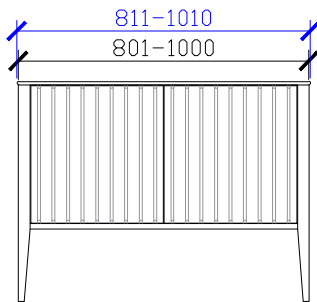

801-1000mm