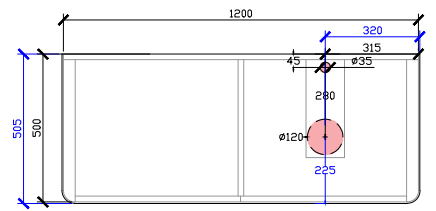

1200W: CENTRAL | OFFSET LEFT & RIGHT