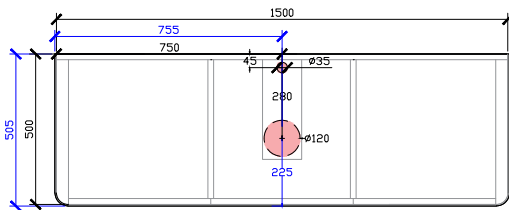

1500W: CENTRAL & DOUBLE BASIN | OFFSET LEFT & RIGHT