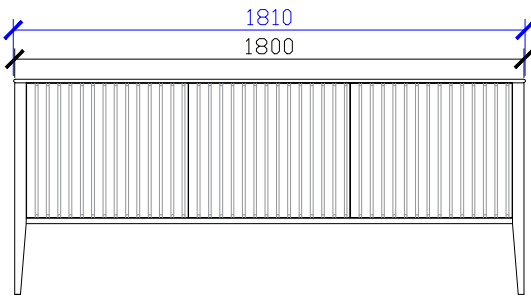

### STANDARD SIZES

600mm

\*\*DOOR WITH INTERNAL FIXED SHELF  
\*\*NOT SUITABLE FOR WALL TO WALL

1000mm

INTERNAL VIEW for all sizes

SIDE VIEW for all sizes

1200mm

## Cloud I Vanity with Legs

STANDARD SIZES

1500mm

1800mm