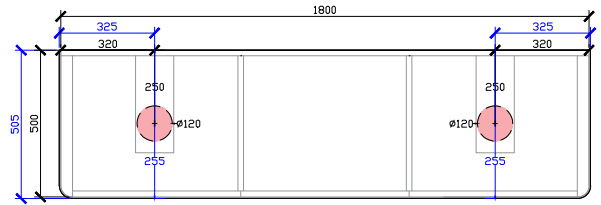

ISSY

Cloud I Vanity with Legs

STANDARD - RECOMMENDED FOR COUNTER BASINS
120DIA CORIAN CUTOUT

*CORIAN TOP EXTENDS 5MM ON LEFT,
RIGHT AND FRONT FOR BULLNOSE
EDGE DETAIL

1800W: CENTRAL & DOUBLE BASIN | OFFSET LEFT & RIGHT