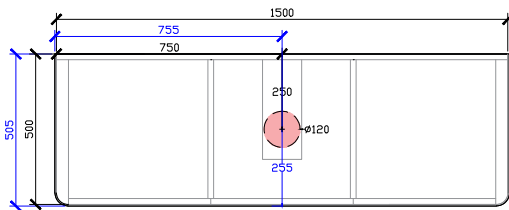

1500W: CENTRAL & DOUBLE BASIN | OFFSET LEFT & RIGHT