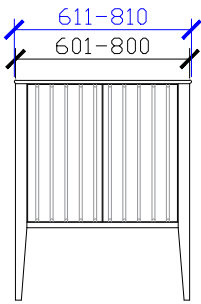

ISSY

Cloud I Vanity with Legs

CUSTOM SIZES

601-800mm