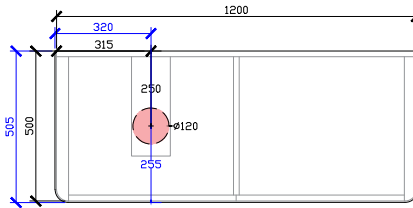

1200W: CENTRAL | OFFSET LEFT & RIGHT