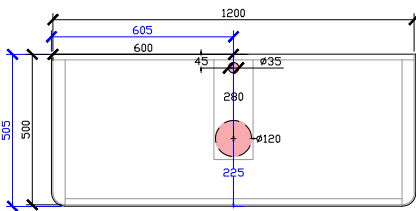

1200W: CENTRAL | OFFSET LEFT & RIGHT