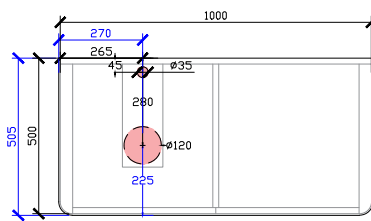

1000W: CENTRAL | OFFSET LEFT & RIGHT