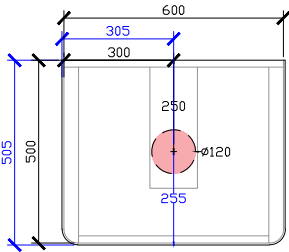

Cloud I Vanity with Legs

STANDARD - RECOMMENDED FOR COUNTER BASINS
120DIA CORIAN CUTOUT

*CORIAN TOP EXTENDS 5MM ON LEFT, RIGHT AND FRONT FOR BULLNOSE EDGE DETAIL.

600W: CENTRAL ONLY