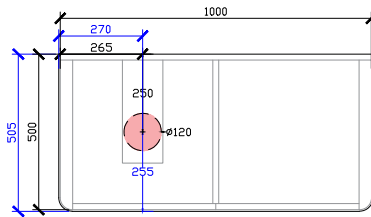

1000W: CENTRAL | OFFSET LEFT & RIGHT