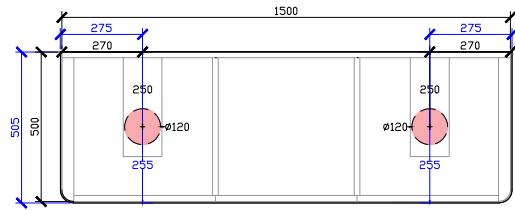

1500W: CENTRAL & DOUBLE BASIN | OFFSET LEFT & RIGHT