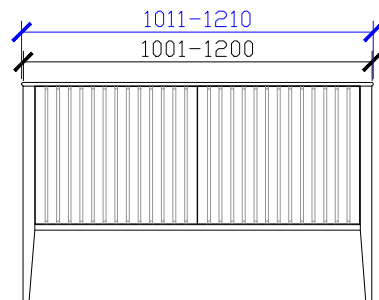

1001-1200mm