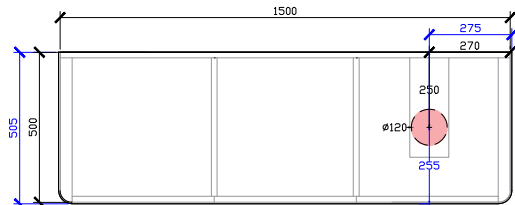

1500W: CENTRAL & DOUBLE BASIN | OFFSET LEFT & RIGHT