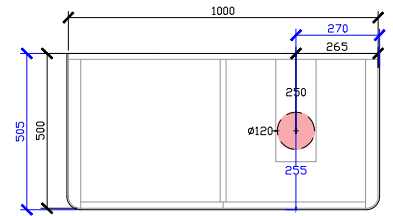

1000W: CENTRAL | OFFSET LEFT & RIGHT