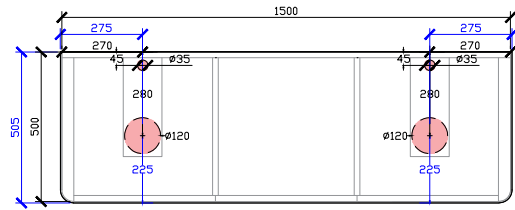

1500W: CENTRAL & DOUBLE BASIN | OFFSET LEFT & RIGHT