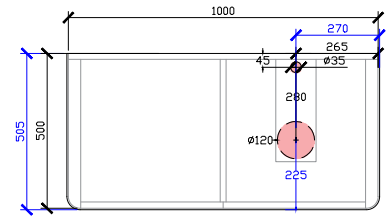

1000W: CENTRAL | OFFSET LEFT & RIGHT