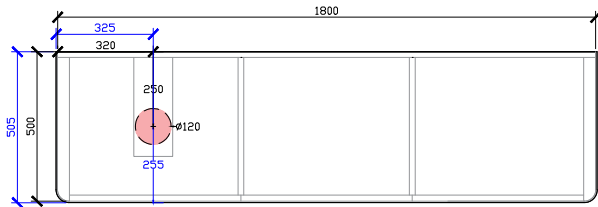

ISSY

Cloud I Vanity with Legs

STANDARD - RECOMMENDED FOR COUNTER BASINS
120DIA CORIAN CUTOUT

*CORIAN TOP EXTENDS 5MM ON LEFT,
RIGHT AND FRONT FOR BULLNOSE
EDGE DETAIL

1800W: CENTRAL & DOUBLE BASIN | OFFSET LEFT & RIGHT