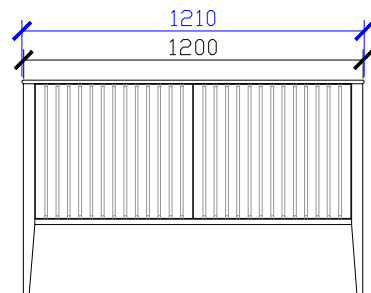

### STANDARD SIZES

600mm

\*\*DOOR WITH INTERNAL FIXED SHELF  
\*\*NOT SUITABLE FOR WALL TO WALL

1000mm

INTERNAL VIEW for all sizes

SIDE VIEW for all sizes

1200mm