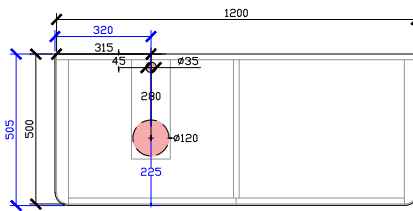

1200W: CENTRAL | OFFSET LEFT & RIGHT