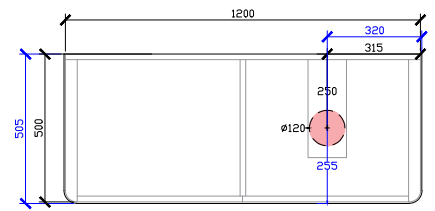

1200W: CENTRAL | OFFSET LEFT & RIGHT