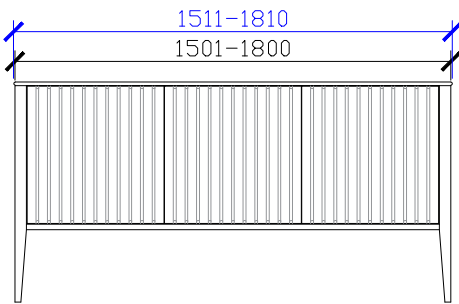

### STANDARD SIZES

600mm

\*\*DOOR WITH INTERNAL FIXED SHELF  
\*\*NOT SUITABLE FOR WALL TO WALL

1000mm

INTERNAL VIEW for all sizes

SIDE VIEW for all sizes

1200mm

### 1001-1200mm

# ISSY

## Cloud I Vanity with Legs

CUSTOM DEPTH

1201-1500mm

1501-1800mm

1801-2000mm