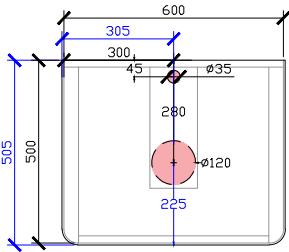

Cloud I Vanity with Legs

STANDARD - RECOMMENDED FOR COUNTER BASINS
120DIA CORIAN CUTOUT + TAPHOLE 35DIA

*CORIAN TOP EXTENDS 5MM ON LEFT, RIGHT AND FRONT FOR BULLNOSE EDGE DETAIL

600W: CENTRAL ONLY