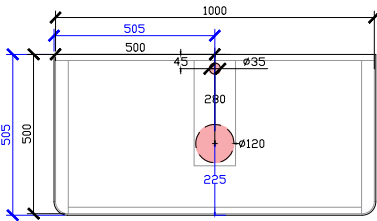

1000W: CENTRAL | OFFSET LEFT & RIGHT