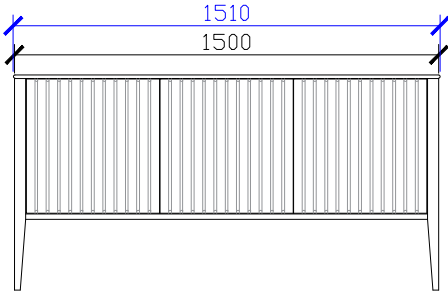

ISSY

Cloud I Vanity with Legs

STANDARD SIZES

1500mm