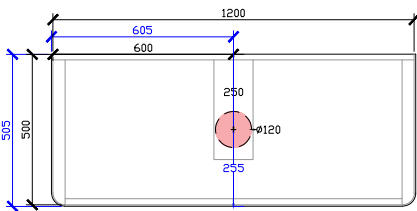

1200W: CENTRAL | OFFSET LEFT & RIGHT