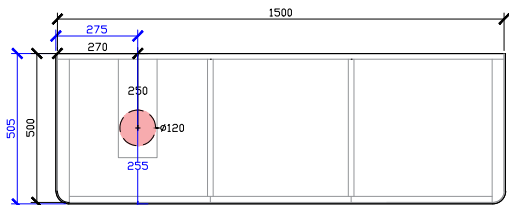

1500W: CENTRAL & DOUBLE BASIN | OFFSET LEFT & RIGHT