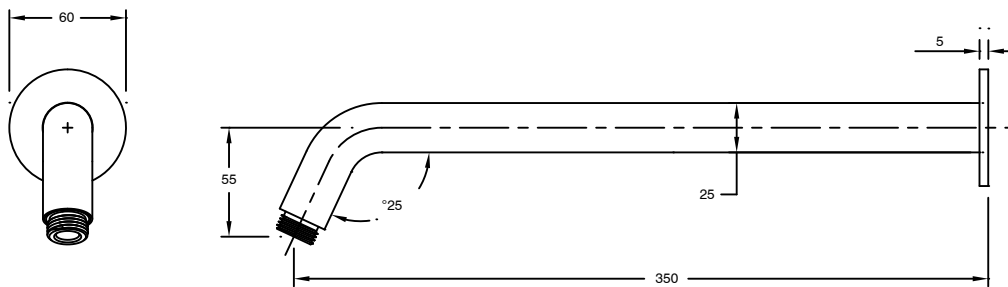

**Milli Mood Edit Horizontal Shower Arm 350mm PVD Brushed Gold**

9510918

SPECIFICATIONS	
Recommended Use	Domestic;Hotel;Commercial
Colour Finish	Brushed Gold
Primary Material	DR Brass
Recommended Pressure Range	150 - 500 kPa as per AS3500
Max Continuous Working Temperature (deg C)	65
Min Continuous Working Temperature (deg C)	5
Hot Water Unit Suitability	Storage Tank;Continuous Flow
WARRANTY	
Warranty - Domestic Use (Years)	15
Spare Parts & Labour (Years)	1
<i>Please refer to Warranty Page for full Terms and Conditions</i>	