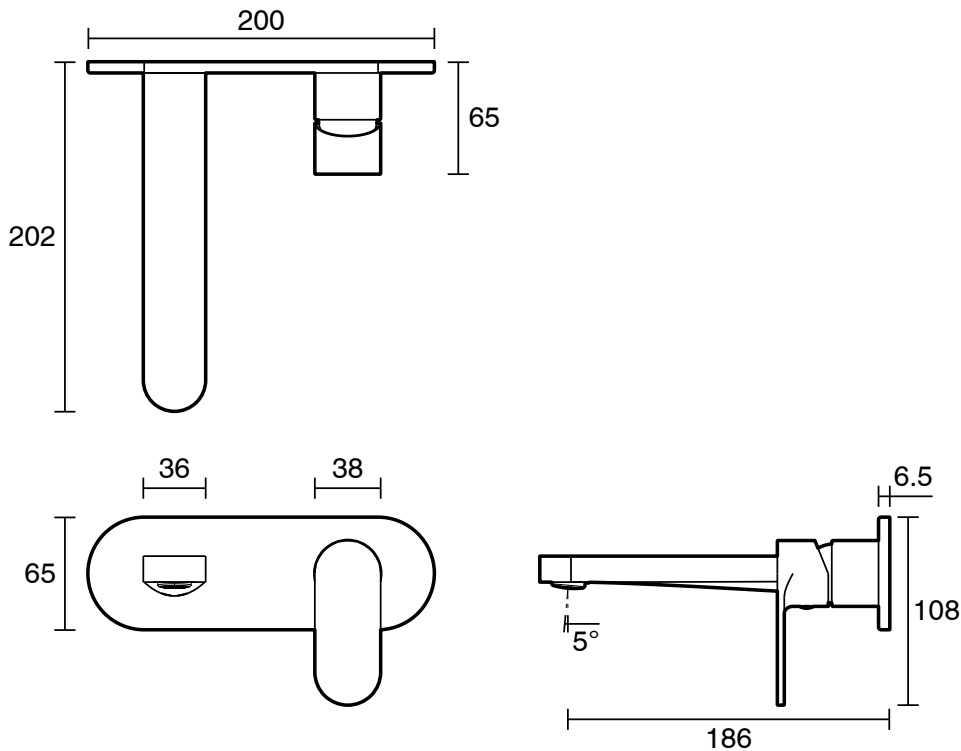

mizu

Mizu Soothe MK2 Wall Basin/Bath Mix Trimset Brushed Gunmetal (6 Star)

2265226

SPECIFICATIONS	
Recommended Use	Domestic;Commercial;Hotel
Colour Category	Gunmetal
Colour Finish	Brushed Gunmetal
Primary Material	Lead Free Brass
Hot Water Unit Suitability	Storage Tank;Continuous Flow
WARRANTY	
Warranty - Domestic Use (Years)	10
Spare Parts & Labour (Years)	1
<i>Please refer to Warranty Page for full Terms and Conditions</i>	

Disclaimer: Products in this specification manual must by regulation be installed by licensed and registered trade people. The manufacturer/distributor reserves the right to vary specifications or delete models from their range without prior notification. Dimensions are nominal measurements only. Dimensions and set-outs listed are correct at time of publication however the manufacturer/distributor takes no responsibility for printing errors.